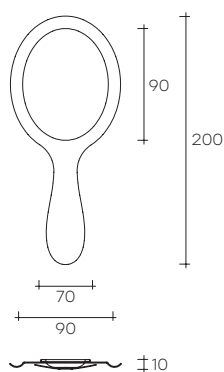

lollipop

Marcel Wanders

modello registrato
registered model

Specchio da terra o da parete in vetro fuso da 8 mm retro argentato, specchio piano da 5 mm.

Hanging or leaning mirror, in 8 mm-thick fused and back-silvered glass; 5 mm-thick flat mirror.

LP200

LP200AC

Con accessori.
With accessories.

FINITURE VETRO GLASS FINISHES

AG
Standard
retroargentato
Back-silvered
Standard

DIMENSIONI _ DIMENSIONS

LP200°

L 90 x P 10 x H 200 cm
L 36 ⁷/₁₆" x W 4" x H 78 ³/₄"

 32
 75
 0,56

LP200AC°

L 90 x P 10 x H 200 cm
L 36 ⁷/₁₆" x W 4" x H 78 ³/₄"

 34
 77
 0,56

° Modelli forniti con piedini smontabili per versione da terra.
° Items provided with removable feet for free standing version.