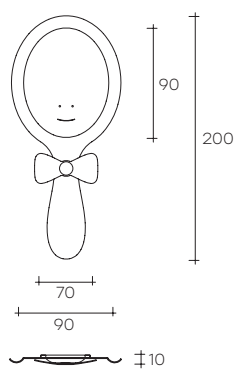

lollipop

Marcel Wanders

modello registrato
registered model

Specchio da terra o da parete in vetro fuso da 8 mm retro argentato, specchio piano da 5 mm.

Hanging or leaning mirror, in 8 mm-thick fused and back-silvered glass; 5 mm-thick flat mirror.

LP200

LP200AC

Con accessori.
With accessories.

FINITURE VETRO GLASS FINISHES

AG
Standard
retroargentato
Back-silvered
Standard

DIMENSIONI _ DIMENSIONS

LP200°

L 90 x P 10 x H 200 cm
L 36 ⁷/₁₆" x W 4" x H 78 ³/₄"

 32
 75
 0,56

LP200AC°

L 90 x P 10 x H 200 cm
L 36 ⁷/₁₆" x W 4" x H 78 ³/₄"

 34
 77
 0,56

° Modelli forniti con piedini smontabili per versione da terra.
° Items provided with removable feet for free standing version.