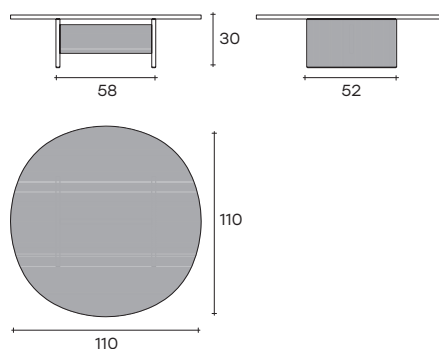

gliss

Ceriani Szostak

Tavolino con piano e base in DV-Glass da 23mm, disponibile nelle finiture fumè, bronzo oppure verde. Bordi in finitura semi-lucida.

Side table with 23 mm thick DV-Glass top and base, in smoke, bronze or green glass finishes. Edges in semi-polished finish.

portata sul piano: 30 kg
load capacity on top: 30 kg

GLI50

GLI80

GLI110

DIMENSIONI _ DIMENSIONS

GLI50

Ø 50 x H 50 cm
Ø 19 11/16" x H 19 11/16"

GLI80

Ø 80 x H 40 cm
Ø 31 1/2" x H 15 3/4"

GLI110

Ø 110 x H 30 cm
Ø 43 5/16" x H 11 13/16"

TAVOLINO IN DV GLASS
DV-GLASS SIDE TABLE

 23 mm

DV-GR_23
DV-Glass a
strisce Fumè
Smoked glass
stripes DV-Glass

DV-BR_23
DV-Glass a
strisce Bronzo
Bronze glass
stripes DV-Glass