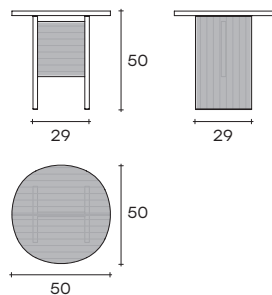

gliss

Ceriani Szostak

Tavolino con piano e base in DV-Glass da 23mm, disponibile nelle finiture fumè, bronzo oppure verde. Bordi in finitura semi-lucida.

Side table with 23 mm thick DV-Glass top and base, in smoke, bronze or green glass finishes. Edges in semi-polished finish.

portata sul piano: 30 kg
load capacity on top: 30 kg

GLI50

GLI80

GLI110

DIMENSIONI _ DIMENSIONS

GLI50

Ø 50 x H 50 cm
Ø 19 11/16" x H 19 11/16"

GLI80

Ø 80 x H 40 cm
Ø 31 1/2" x H 15 3/4"

GLI110

Ø 110 x H 30 cm
Ø 43 5/16" x H 11 13/16"

TAVOLINO IN DV GLASS
DV-GLASS SIDE TABLE

 23 mm

DV-GR_23
DV-Glass a
strisce Fumè
Smoked glass
stripes DV-Glass

DV-BR_23
DV-Glass a
strisce Bronzo
Bronze glass
stripes DV-Glass