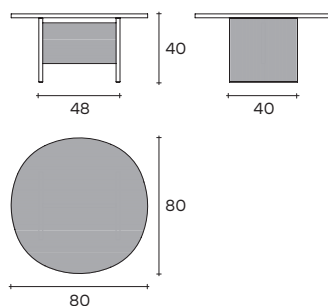

gliss

Ceriani Szostak

Tavolino con piano e base in DV-Glass da 23mm, disponibile nelle finiture fumè, bronzo oppure verde. Bordi in finitura semi-lucida.

Side table with 23 mm thick DV-Glass top and base, in smoke, bronze or green glass finishes. Edges in semi-polished finish.

portata sul piano: 30 kg
load capacity on top: 30 kg

GLI50

GLI80

GLI110

DIMENSIONI _ DIMENSIONS

GLI50

Ø 50 x H 50 cm
Ø 19 11/16" x H 19 11/16"

GLI80

Ø 80 x H 40 cm
Ø 31 1/2" x H 15 3/4"

GLI110

Ø 110 x H 30 cm
Ø 43 5/16" x H 11 13/16"

TAVOLINO IN DV GLASS
DV-GLASS SIDE TABLE

 23 mm

DV-GR_23
DV-Glass a
strisce Fumè
Smoked glass
stripes DV-Glass

DV-BR_23
DV-Glass a
strisce Bronzo
Bronze glass
stripes DV-Glass