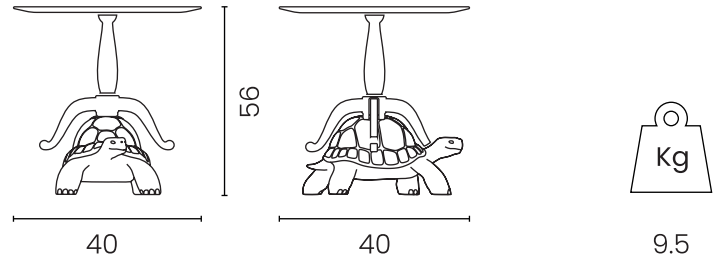

Turtle Carry Table

DESIGN MARCANTONIO

Side table in rotomolded recyclable polyethylene suitable in indoor and outdoor dry and wet locations.

Materials

Base: Batch coloured polyethylene
Table: Wood

Packaging

No. of parcels: 2

Base

Weight (kg): 4
Volume (m³): 0.07
Dimensions (LxWxH): 59 x 40.6 x 31

Product use: Indoor dry locations

Table

Weight (kg): 7.28
Volume (m³): 0.18
Dimensions (LxWxH): 56 x 56 x 59 cm

Made in Italy