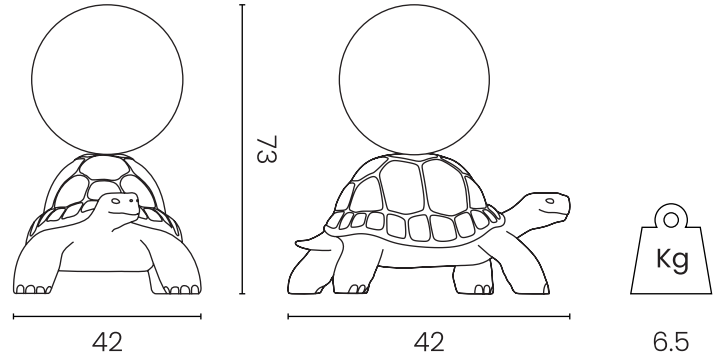

Turtle Carry Lamp

DESIGN MARCANTONIO

Portable lamp in recyclable polyethylene.
Rechargeable ensuring continuous emission for up to 6 hours.
5V 1A charger with EU plug included.

Materials

Base: Batch coloured polyethylene
Shader: Translucent polyethylene

 Black
36006BL

 Dove Grey
36006DG

 White
36006WH

Main specifications

Light source type: 4,5W PCB LED
Temperature (K): 3000
Light emission: Diffused
Control: Remote control
Dimmable: No
Battery: Li-Ion 2.75V 2000mAh
Product use: Indoor and outdoor

Packaging

No. of parcels: 1
Weight (kg): 7.5
Volume (m³): 0.21
Dimensions (LxWxH): 58 x 48 x 77 cm

Made in Italy