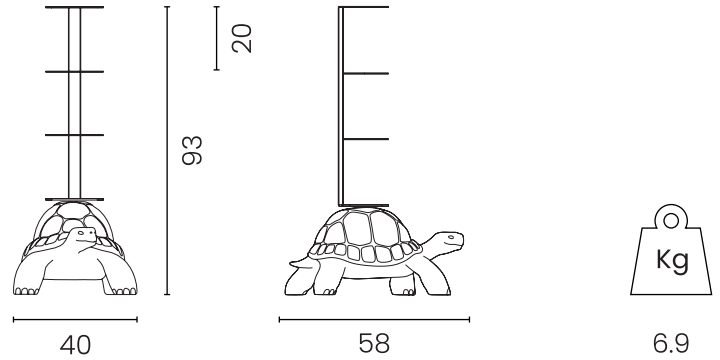

Turtle Carry Bookcase

DESIGN MARCANTONIO

Bookcase in spray-painted steel mounted on a recyclable batch-colored polyethylene base. Suitable for indoor dry locations.

Materials

Base: Batch coloured polyethylene
Table: Wood

- Black
36002BL
- Dove Grey
36002DG
- White
36002WH

Packaging

No. of parcels: 2

Base
Weight (kg): 4
Volume (m³): 0.07
Dimensions (LxWxH): 59 x 40.6 x 31

Product use: Indoor dry locations

Bookcase
Weight (kg): 4.18
Volume (m³): 0.04
Dimensions (LxWxH): 91 x 20 x 25 cm