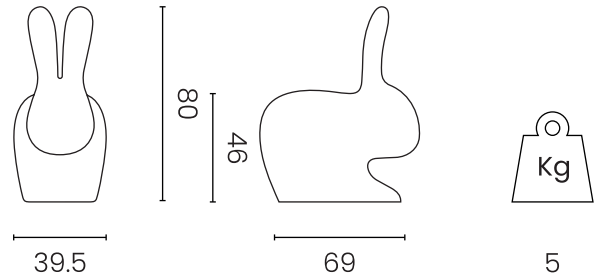

Rabbit Chair

DESIGN STEFANO GIOVANNONI

Rotomolded seat in recyclable polyethylene.
Suitable in indoor and outdoor locations.

Materials

Seat: Recyclable polyethylene

 White 90002WH	 Dark orange 90002DO
 Black 90002BL	 Yellow 90002YE
 Light grey 90002LG	 Red 90002RE
 Dove grey 90002DG	 White mix 90002WH-M
 Blue violet 90002BV	 Grey mix 90002GR-M
 Balsam green 90002GE	 Green mix 90002GE-M
 Light blue 90002LB	 Black mix 90002BL-M
 Lilac 90002VI	 Gold sand mix 90002GS-M
 Pink 90002PI	 Terracotta mix 90002TE-M

Product use: Indoor and outdoor locations

Packaging

No. of parcels: 1

Weight (Kg): 7.5

Volume (m³): 0.2

Dimensions (LxWxH): 70 x 41 x 84 cm

Made in Italy