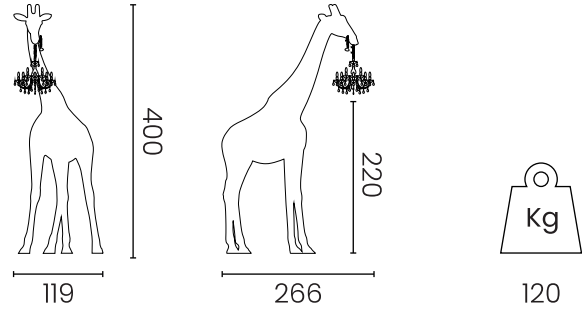

Giraffe In Love Outdoor Lamp

DESIGN MARCANTONIO

Handmade floor Lamp in painted fiberglass with hanging methacrylate Marie-Therese style LED chandelier.

Suitable for indoor and outdoor locations.

Materials

Body:	Painted fiberglass
Chandelier:	PMMA
Shading bulbs:	Etched glass

Main specifications

Lamp category:	18 x PCB LED 39W
Source flux (lm):	5040
Light color (K):	3000
Light emission:	Diffused
Dimmable:	No
Plug type:	EU
Product use:	Indoor and outdoor

Packaging

No. of parcels:	2
Giraffe	
Weight (kg):	400
Volume (m³):	10
Dimensions (LxWxH):	442 x 112 x 215 cm

Chandelier

Weight (kg):	16
Volume (m³):	1
Dimensions (LxWxH):	110 x 110 x 90 cm

Made in Italy