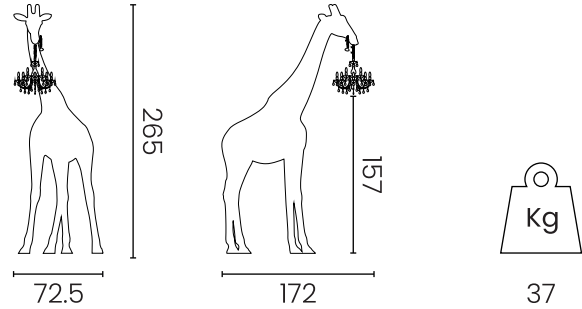

## Giraffe In Love M Outdoor Lamp

DESIGN MARCANTONIO

Outdoor floor Lamp in batch-colored recyclable polyethylene with hanging methacrylate IP65 Marie-Therese style LED chandelier.

### Main specifications

Lamp category:	6 x PCB LED 13W
Source flux (lm):	1600
Light color (K):	3000
Light emission:	Diffused
Dimmable:	No
Plug type:	EU
Product use:	Indoor and outdoor

### Packaging

No. of parcels:	2
<b>Giraffe</b>	
Weight (kg):	30
Volume (m <sup>3</sup> ):	3
Dimensions (LxWxH):	190 x 55 x 60 cm

### Chandelier

Weight (kg):	10
Volume (m <sup>3</sup> ):	0.2
Dimensions (LxWxH):	64 x 64 x 64 cm

Made in Italy