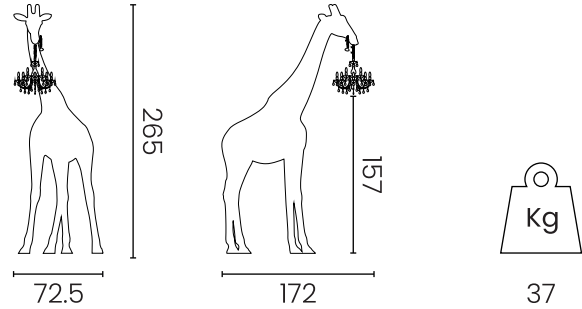

Giraffe In Love M Indoor Lamp

DESIGN MARCANTONIO

Dimmable indoor floor Lamp in batch-colored recyclable polyethylene with hanging polycarbonate Marie-Therese style chandelier. E14 bulbs not included.

Materials

Body: Recyclable polyethylene
Chandelier: Polycarbonate

Main specifications

Lamp category: 12 x E14 bulbs MAX 8W
Voltage (V): 220-240AC
Light color (K): 3000 (recommended)
Light emission: Direct
Control: On/off switch
Dimmable: Yes
Dimmer type: On cable
Plug type: EU
Product use: Indoor dry location

Packaging

No. of parcels: 2

Giraffe
Weight (kg): 30
Volume (m³): 3
Dimensions (LxWxH): 190 x 55 x 60 cm

Chandelier
Weight (kg): 10
Volume (m³): 0,2
Dimensions (LxWxH): 60 x 60 x 57.5 cm

Made in Italy