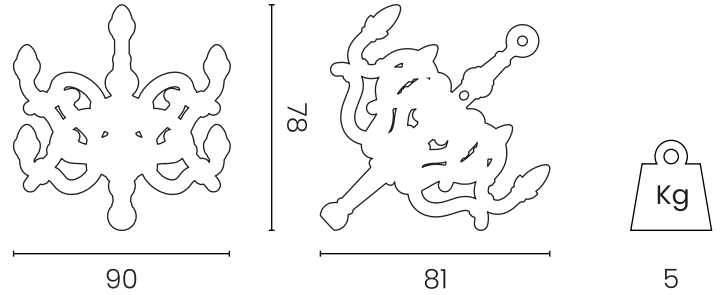

Fallen Chandelier M Lamp

DESIGN STUDIO JOB

Floor lamp in rotomolded recyclable polyethylene. Touch capacitive sensor positioned on the bottom end ensuring a three-step dimming function. Rechargeable with a micro USB cable ensuring continuous emission for up to 6 hours. 5V 1A charger with EU plug included.

Materials

Body: Batch coloured polyethylene
 Shaders: Translucent polyethylene

Main specifications

Light source type: 6x 3W PCB LED
 Light color (K): 3000
 Light emission: Diffused
 Control: Touch capacitive sensor
 Dimmable: Yes
 Dimming type: On board
 Battery: 3 x Li-Ion 3.7V 2600mAh
 Product use: Indoor and outdoor

Packaging

No. of parcels: 1
 Weight (kg): 12
 Volume (m³): 0.77
 Dimensions (LxWxH): 106 x 80 x 91 cm

Made in Italy