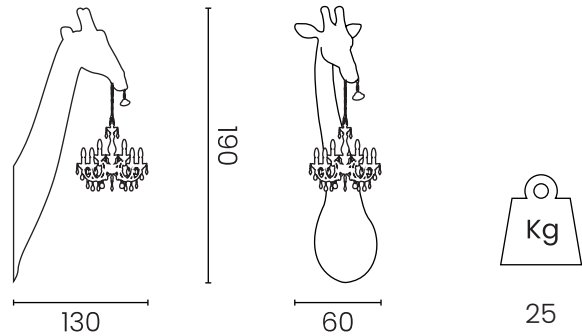

Giraffe In Love Wall Lamp

DESIGN MARCANTONIO

Indoor wall Lamp in batch-colored recyclable polyethylene with methacrylate chandelier. Metal support for wall hanging included. E14 bulbs not included.

Materials

Body: Recyclable polyethylene
Chandelier: PMMA

Main specifications

Lamp category: 12 x E14 MAX 40W-230V~50Hz
Voltage (V): 220-240AC
Light color (K): 3000 (recommended)
Light emission: Direct
Control: On/off switch
Dimmable: No
Plug type: Direct electrical grid wiring
Product use: Indoor dry location

Packaging

No. of parcels: 2
Giraffe
Weight (kg): 10
Volume (m³): 0.63
Dimensions (LxWxH): 190 x 55 x 60 cm

Chandelier
Weight (kg): 10
Volume (m³): 0,2
Dimensions (LxWxH): 60 x 60 x 57.5 cm

Made in Italy