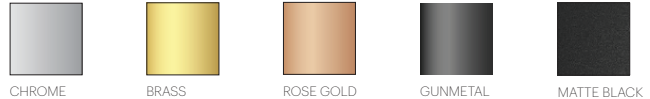

FINISHES

BOLA SPHERE