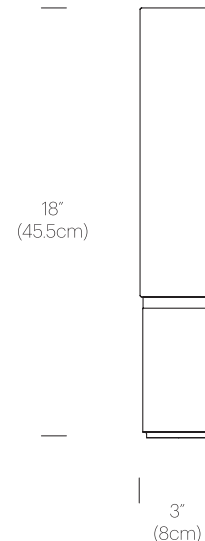

Cable length: 6' (182cm)

Color Rendition Index: 90 CRI

CERTIFICATIONS

UL listed components

FINISHES

ALUMINUM BASE

FROSTED WHITE/
SILVER

FROSTED WHITE/
BRASS

FROSTED WHITE/
BLACK

DIMENSIONS

ELISE 18

PRODUCT CODES

Elise 18 (Black):	ELIS 18 BLK
Elise 18 (Brass):	ELIS 18 BRA
Elise 18 (Silver):	ELIS 18 SLV

PACKAGING WEIGHT AND DIMENSIONS

Elise 18:	3.3LBS	18.5" X 5" X 4"
	1.5KGS	47cm X 13cm X 10cm

Elise 32:	8.95LBS 4.1KGS	32.5" X 6" X 6" 83cm X 15cm X 15cm
Elise 48:	11.05LBS 5KGS	53" X 6" X 6" 135cm X 15cm X 15cm
Elise 60:	12.2LBS 5.5KGS	68" X 6" X 6" 173cm X 15cm X 15cm
Elise 80 Base:	13.1LBS 5.9KGS	20" X 7" X 7" 51cm X 18cm X 18cm
Elise 80 Shade:	7.45LBS 3.4KGS	68" X 6" X 6" 173cm X 15cm X 15cm