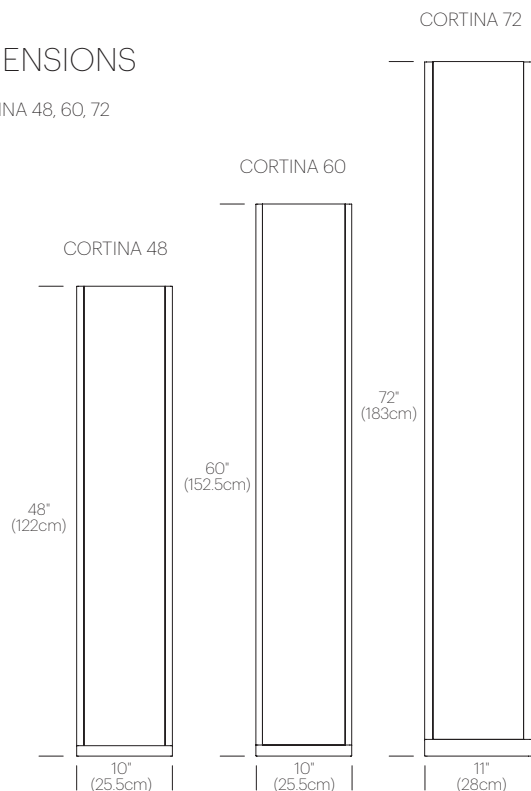

SPECIFICATIONS

Voltage: 120V or 240V

Cable length: 6' (182cm)

CERTIFICATIONS

UL listed components

FINISHES

CLEAR/
WHITE

DIMENSIONS

CORTINA 24

PRODUCT CODES

Cortina 24: CORT 24

PACKAGING WEIGHT AND DIMENSIONS

Cortina 24:	14LBS	13.5" X 10" X 4.5"
	6.4KGS	34cm X 25cm X 11cm

NOTES

Floor mounting solutions available upon request

Custom requests can be considered on volume orders

CORTINA 48, 60, 72

PRODUCT CODES

Cortina 48:	CORT 48
Cortina 60:	CORT 60
Cortina 72:	CORT 72

PACKAGING WEIGHT AND DIMENSIONS

Cortina 48:	24.6LBS	58" X 13" X 6.5"
	11.2KGS	147cm X 33cm X 17cm
Cortina 60:	25LBS	68" X 3" X 6.5"
	11.3KGS	173cm X 8cm X 17cm
Cortina 72:	44LBS	82.5" X 14" X 7.5"
	20KGS	210cm X 36cm X 19cm