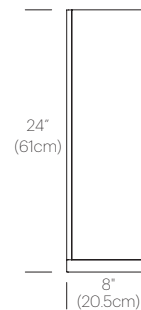

SPECIFICATIONS

Voltage: 120V or 240V

Cable length: 6' (182cm)

CERTIFICATIONS

UL listed components

FINISHES

CLEAR/
WHITE

DIMENSIONS

CORTINA 24

PRODUCT CODES

Cortina 24: CORT 24

PACKAGING WEIGHT AND DIMENSIONS

Cortina 24:	14LBS	13.5" X 10" X 4.5"
	6.4KGS	34cm X 25cm X 11cm

NOTES

Floor mounting solutions available upon request

Custom requests can be considered on volume orders