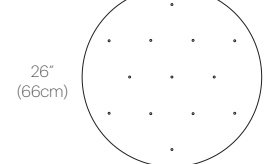

CHANDELIER CANOPY 26"

PRODUCT CODES

17" Chandelier Canopy: CHND CAN 17

26" Chandelier Canopy: CHND CAN 26

PACKAGING WEIGHTS AND DIMENSIONS

Chandelier canopy 17":	15LBS	22" X 22" X 6"
	6.8KGS	56cm X 56cm X 15cm
Chandelier canopy 26":	30LBS	32" X 32" X 6"
	13.6KGS	81cm X 81cm X 15cm

NOTES

Bola 4-16 : Opal glass globe, Bola 24: Ethylene Polymer globe
Custom requests can be considered on volume orders