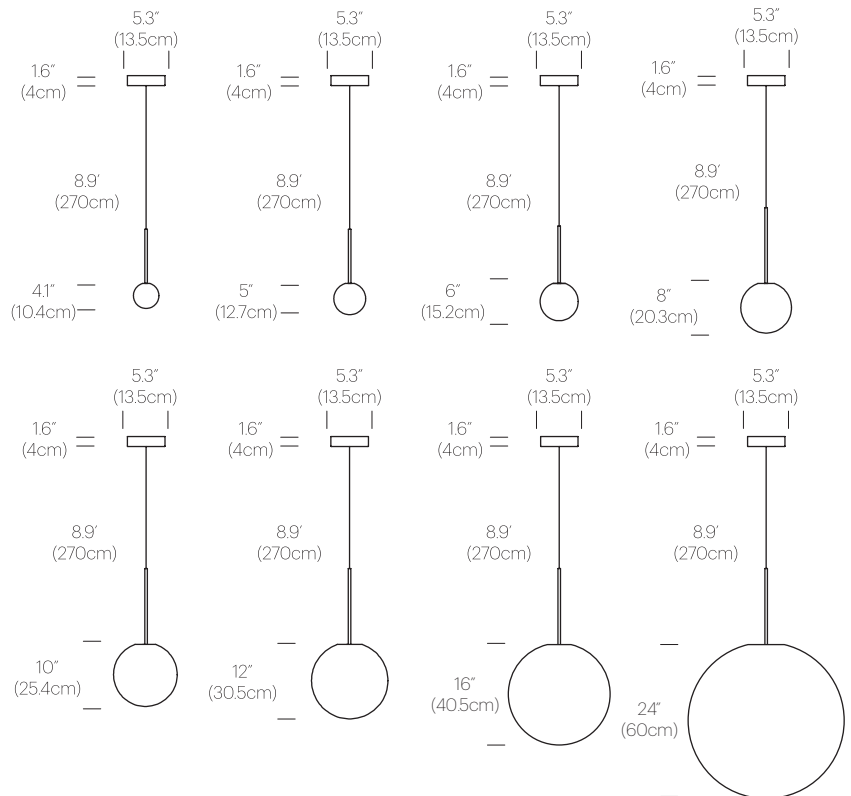

COMING SOON!