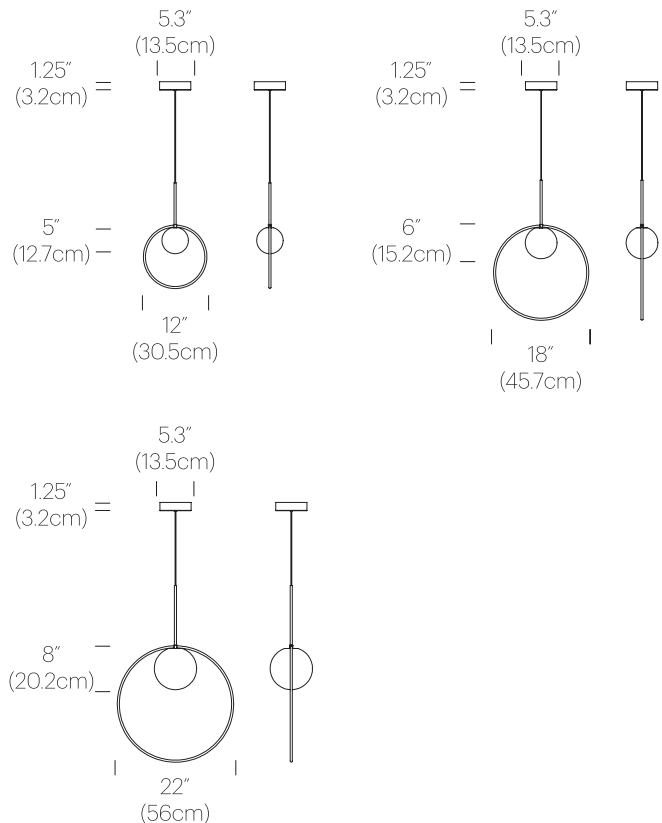

## DIMENSIONS

BOLA HALO 12, 18, 22

## MULTI-LIGHT CANOPY DIMENSIONS

MULTI-LIGHT CANOPY SMALL, LARGE

9"  
(22.8cm)

12"  
(30.5cm)