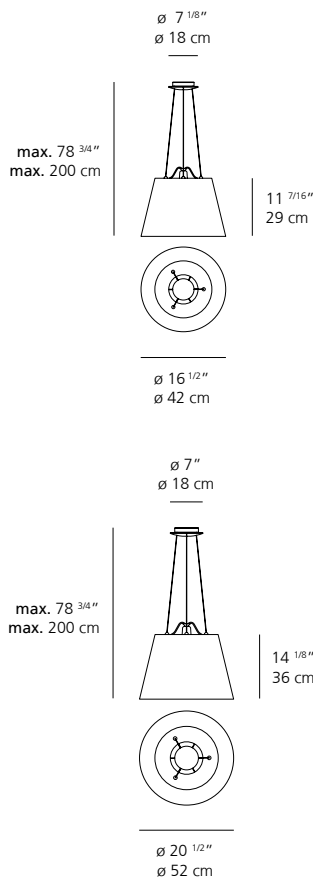

TOLOMEO MEGA

TOLOMEO MEGA SUSPENSION

EMISSION

direct and diffused

LIGHT SOURCE

LED, CFL, INC
max 150W E26/A19

DIMMING FEATURE

dimmable

- aluminum/parchment
- aluminum/fiber
- aluminum/black

CERTIFICATIONS

c.UL.us listed