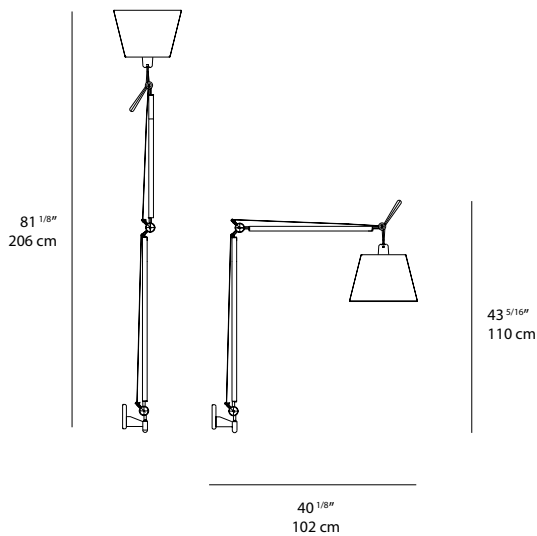

Base

Clamp

Bracket

TOLOMEO OFF CENTER WALL

EMISSION

adjustable direct and indirect diffused

LIGHT SOURCE

LED

31W 3000K >80CRI

or

LED, CFL, INC

max 100W E26/A19

DIMMING FEATURE

dimmer on cord