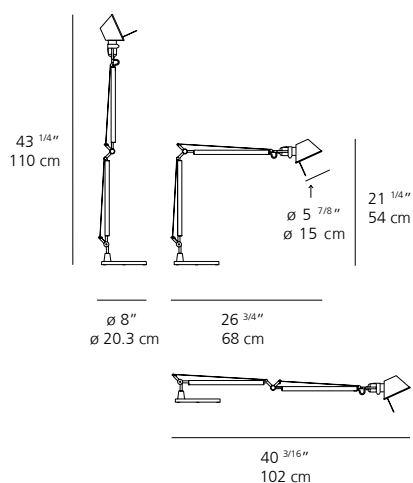

MOTION SENSOR

TOLOMEO MINI WITH MOTION SENSOR

EMISSION

adjustable direct

LIGHT SOURCE

LED
12W 3000K >80 CRI

DIMMING FEATURE

on/off dimmer switch

aluminum

CERTIFICATIONS

c.UL.us listed

TOLOMEO WITH MOTION SENSOR

EMISSION

adjustable direct

LIGHT SOURCE

LED
12W 3000K >80 CRI