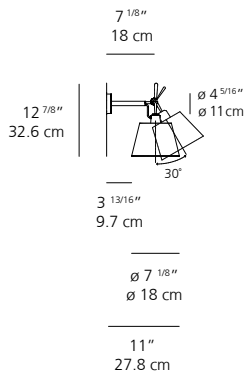

TOLOMEO SHADE WALL

TOLOMEO SHADE 7" WALL

EMISSION

adjustable direct and diffused

LIGHT SOURCE

LED, CFL, INC
max 60W E26/A19

DIMMING FEATURE

on/off switch on lampholder

- aluminum/parchment
- aluminum/fiber

CERTIFICATIONS

c.UL.us listed

TOLOMEO SHADE 10" WALL

EMISSION

adjustable direct and diffused

LIGHT SOURCE

LED, CFL, INC
max 100W E26/A19