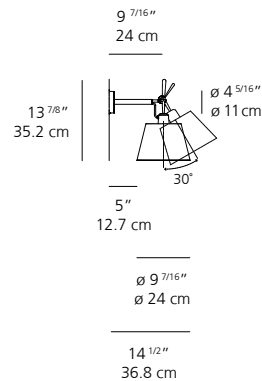

DIMMING FEATURE

on/off switch on lampholder

- aluminum/parchment
- aluminum/fiber

CERTIFICATIONS

c.UL.us listed