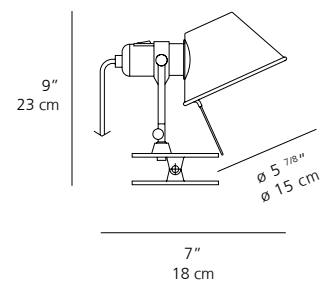

■ aluminum

CERTIFICATIONS

c.UL.us listed