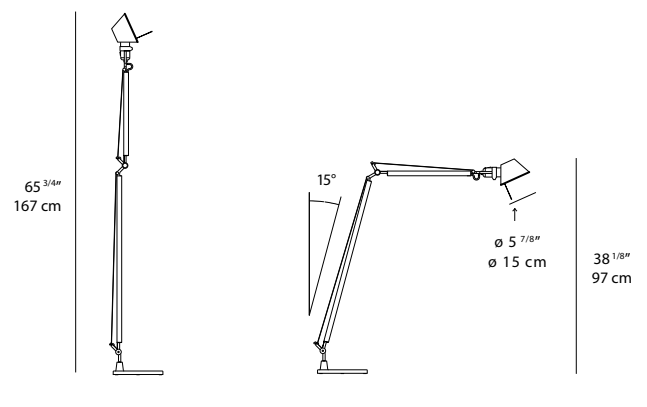

### DIMMING FEATURE

dimmer switch located on head (LED version)  
on/off switch located on head (E26 socket version)

■ aluminum  
■ black (E26 socket only)