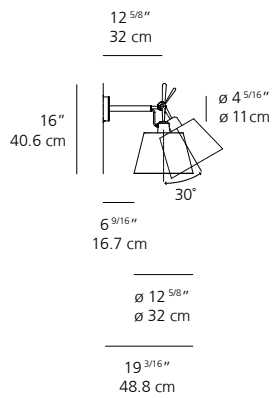

TOLOMEO SHADE 12" WALL

EMISSION

adjustable direct and diffused

LIGHT SOURCE

LED, CFL, INC
max 100W E26/A19

DIMMING FEATURE

on/off switch on lampholder

- aluminum/parchment
- aluminum/fiber

CERTIFICATIONS

c.UL.us listed