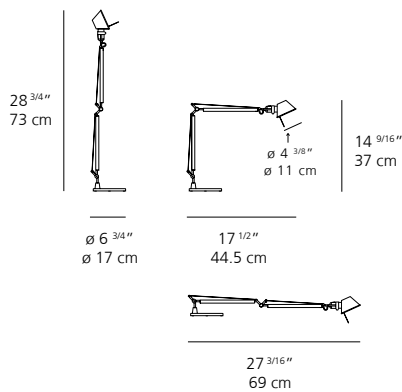

TABLE

TOLOMEO MICRO

EMISSION

adjustable direct

LIGHT SOURCE

LED
10W 3000K >80 CRI
or
LED, INC
max 60W E12/G16.5

DIMMING FEATURE

dimmer switch located on cord for LED version
on/off switch located on cord for E12 socket version

- aluminum
- white (E12 socket only)
- black (E12 socket only)
- gold (E12 socket only)

CERTIFICATIONS

c.UL.us listed

TOLOMEO MIDI

EMISSION

adjustable direct

LIGHT SOURCE

LED
10W 3000K >80 CRI