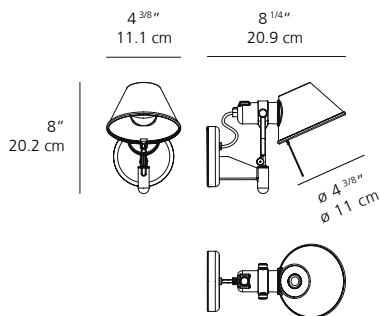

DIMMING FEATURE

E12 version available with on/off switch located on mounting plate or without switch
LED version available w/dimmer switch located on mounting plate or without switch

■ aluminum

CERTIFICATIONS

c.UL.us listed

TOLOMEO WALL SPOT

EMISSION

adjustable direct and indirect

LIGHT SOURCE

LED
10W 3000K >80CRI
or
LED, INC
max 75W E26/A19

DIMMING FEATURE

E12 version available with on/off switch located on mounting plate or without switch
LED version available w/dimmer switch located on mounting plate or without switch