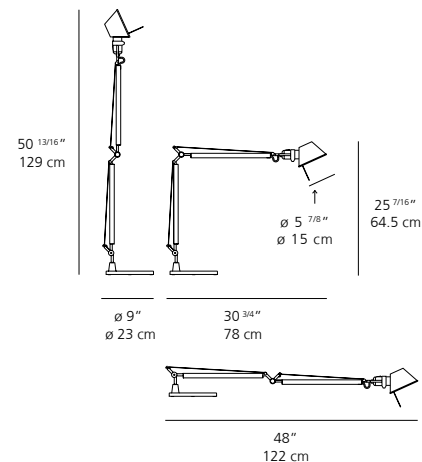

- aluminum
- black (E26 socket only)
- white (E26 socket only)

CERTIFICATIONS

c.UL.us listed