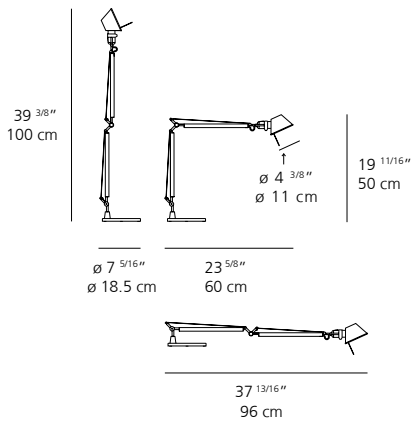

TOLOMEO MIDI TW

EMISSION

adjustable direct

LIGHT SOURCE

LED

12W 2300 - 3000K >80 CRI

DIMMING FEATURE

on/off dimmer switch

■ aluminum

CERTIFICATIONS

c.UL.us listed

TOLOMEO MINI TW

EMISSION

adjustable direct

LIGHT SOURCE

LED

12W 2300 - 3000K >80 CRI