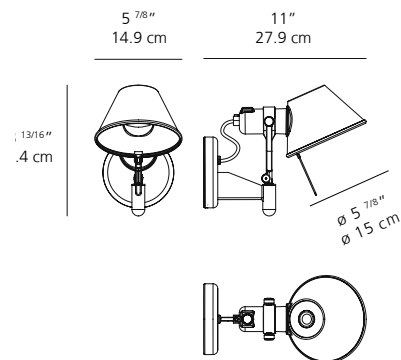

■ aluminum

CERTIFICATIONS

c.UL.us listed