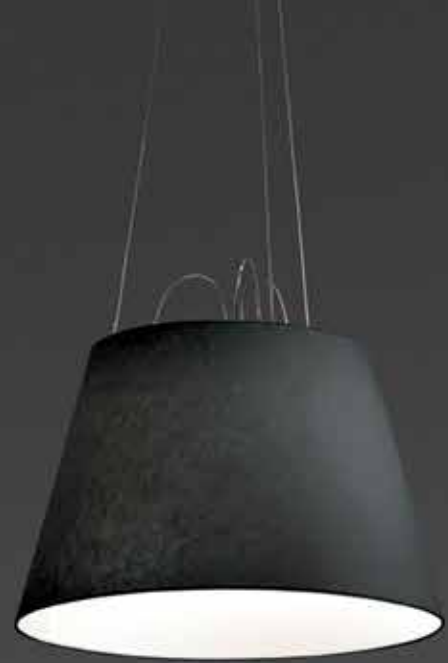

# 4 Size for the task light

Tolomeo Mini LED

Tolomeo Micro LED

Tolomeo Midi LED

Tolomeo LED

Tolomeo Mega Ceiling

Tolomeo with Shade

Tolomeo Mega Suspension

**a whole family  
for each kind  
of available space**

Tolomeo Mega Floor

Tolomeo with Shade

A modern, adjustable outdoor lamp stands in a lush green field under a twilight sky. The lamp has a thin, silver-colored pole that connects to a horizontal arm, which is further extended by a second arm to hold a glowing, glass-enclosed lamp head. The background shows a darkening sky with soft clouds and a distant treeline.