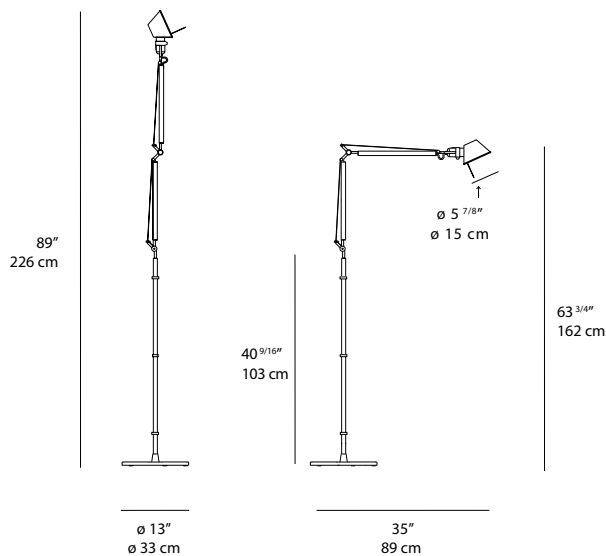

### DIMMING FEATURE

dimmer switch located on head for LED version  
on/off switch located on head for E26 socket version

■ aluminum