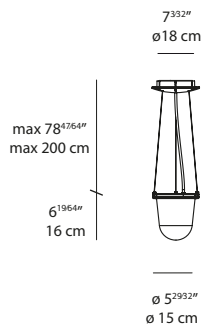

DIMMING FEATURE

dimmer

CERTIFICATIONS

c.UL.us listed

CERTIFICATIONS

c.UL.us listed