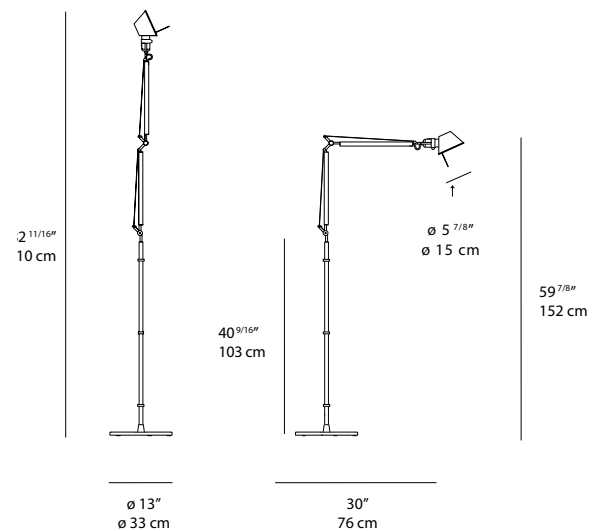

### DIMMING FEATURE

dimmer switch located on head for LED version  
on/off switch located on head for E26 socket  
version

■ aluminum