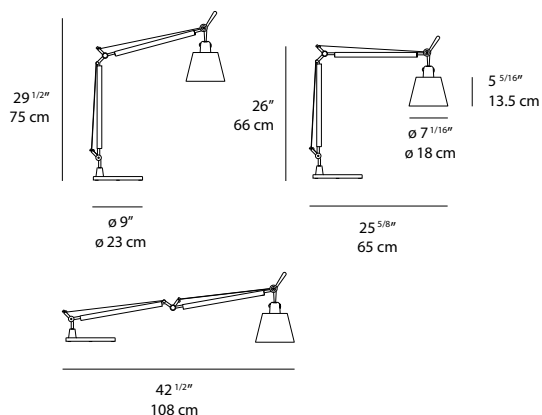

TOLOMEO SHADE

TOLOMEO SHADE TABLE

EMISSION

adjustable direct and diffused

LIGHT SOURCE

LED, CFL, INC
max 75W E26/A19

DIMMING FEATURE

on/off switch

- aluminum/parchment
- aluminum/fiber

CERTIFICATIONS

c.UL.us listed

TOLOMEO SHADE READING

EMISSION

adjustable direct and diffused

LIGHT SOURCE

LED, CFL, INC
max 75W E26/A19