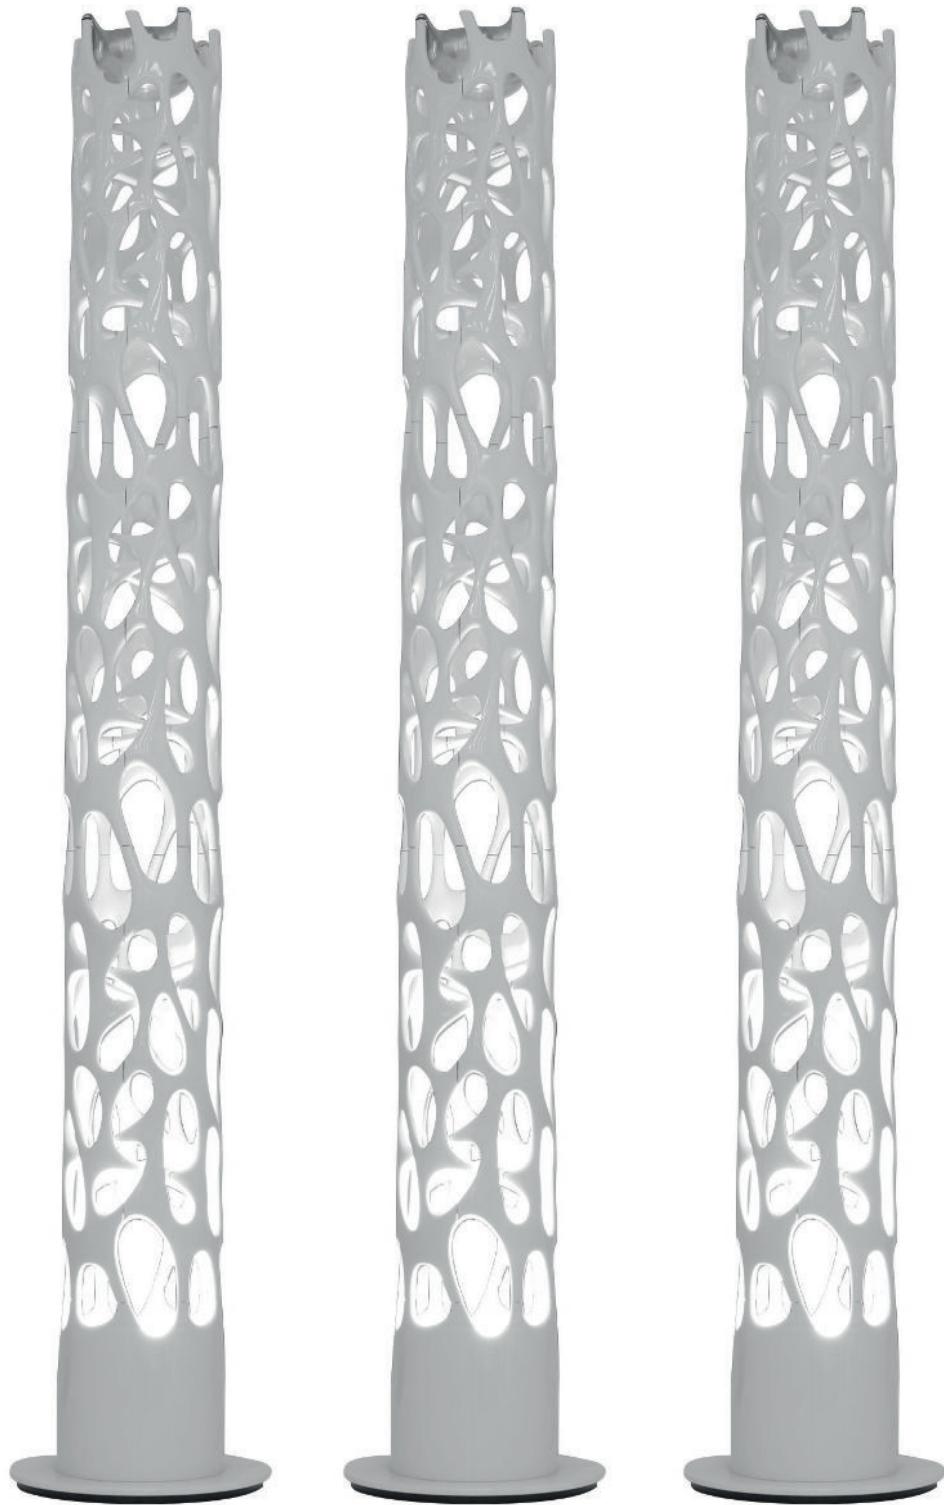

Widely published and award-winning, Lovegrove creates beauty through the marriage of biology and object. His TED talks on the topic of "Fat-Free" organic design have been viewed over 4 million times.

WHIMSICAL

This stylish structure plays with fluid nature-inspired geometries to define a new light condition in space, casting its captivating spell through projected patterns of weaved light and shadow onto walls and other surfaces.

SCULPTURAL

New Nature stands tall as a striking design that becomes a focal point in any room. With a 74 inch height, Ross Lovegrove has created an instantly captivating sculpture.

TECHNOLOGY

New Nature shows a vertical column that is composed of polymer modules fitting together to create a complex structure that harnesses and projects light. The main LED indirect emission is placed on the upper part of the luminaire while the LED diffused emission is located on the base, highlighting the interior of the column and its unique shape. The dual control allows for the independent operation of the two light sources: diffused source is on/off and indirect source is dimmable.