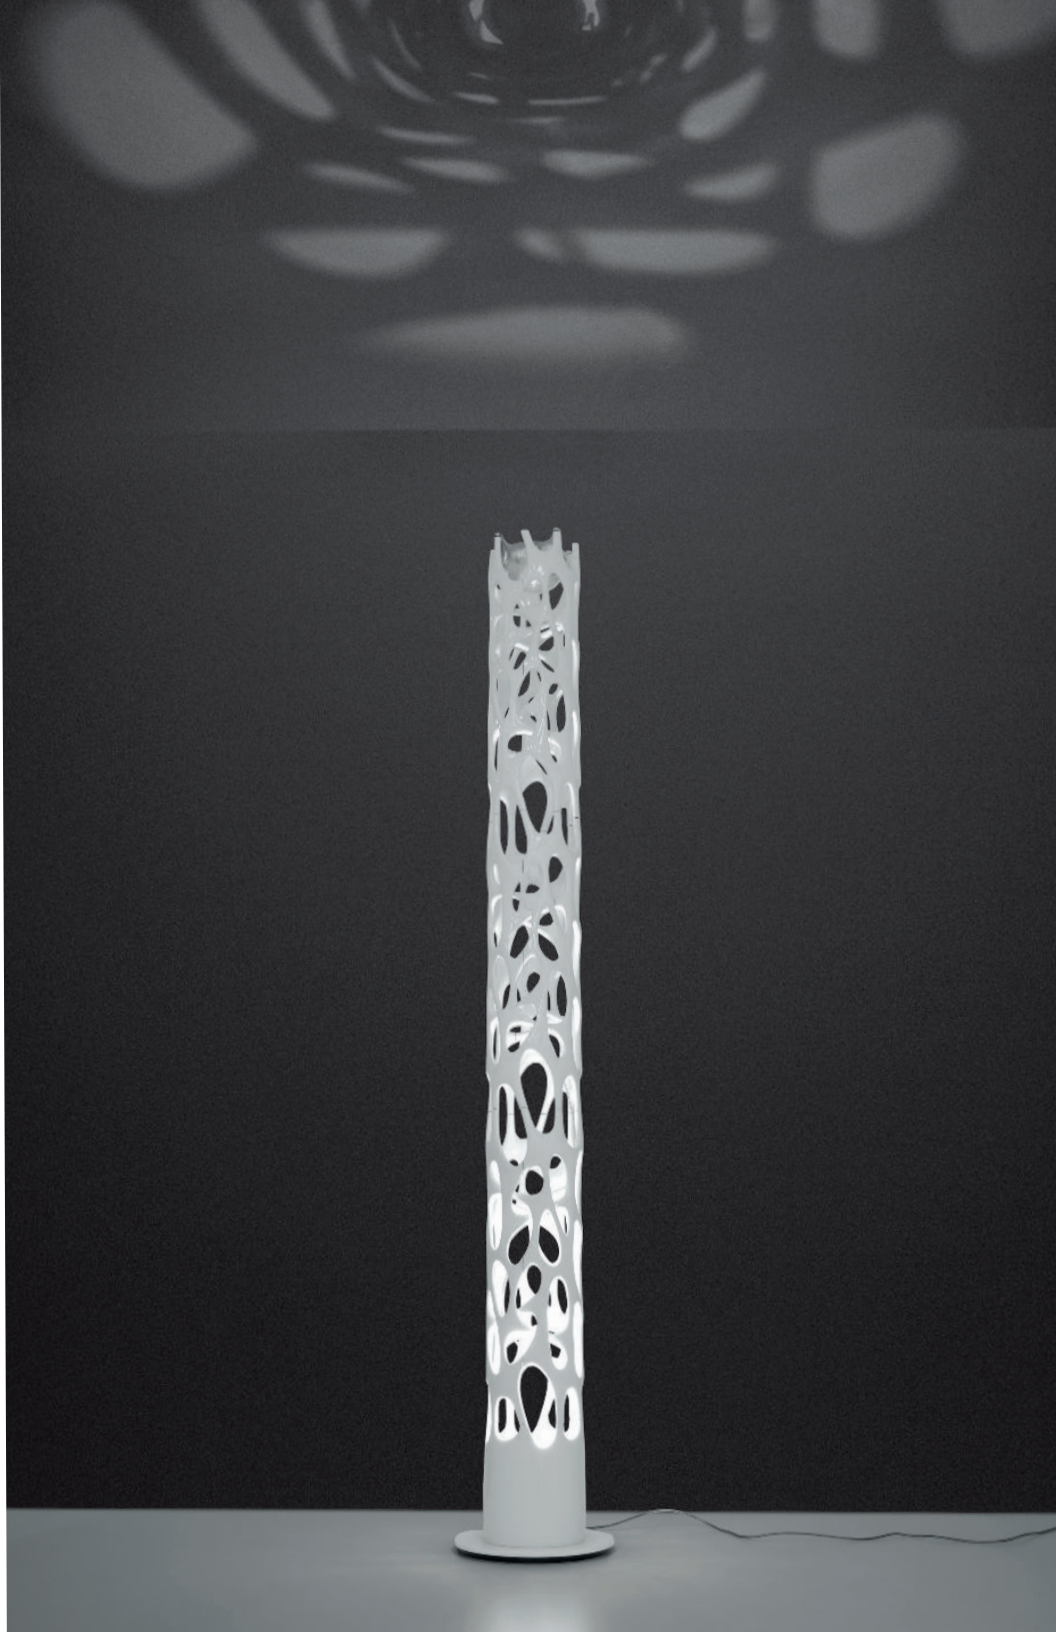

NEW NATURE

BY
ROSS LOVEGROVE

Artemide®

ROSS LOVEGROVE

Born in Wales in 1958, Ross Lovegrove is a visionary industrial designer for whom the inherent logic and beauty of nature are paramount to any man-made object. Having designed everything from modes of transportation to furniture to human-scale electronic devices, minimal organic beauty underlies every concept.

Widely published and award-winning, Lovegrove creates beauty through the marriage of biology and object. His TED talks on the topic of "Fat-Free" organic design have been viewed over 4 million times.

WHIMSICAL

This stylish structure plays with fluid nature-inspired geometries to define a new light condition in space, casting its captivating spell through projected patterns of weaved light and shadow onto walls and other surfaces.

SCULPTURAL

New Nature stands tall as a striking design that becomes a focal point in any room. With a 74 inch height, Ross Lovegrove has created an instantly captivating sculpture.

TECHNOLOGY

New Nature shows a vertical column that is composed of polymer modules fitting together to create a complex structure that harnesses and projects light. The main LED indirect emission is placed on the upper part of the luminaire while the LED diffused emission is located on the base, highlighting the interior of the column and its unique shape. The dual control allows for the independent operation of the two light sources: diffused source is on/off and indirect source is dimmable.