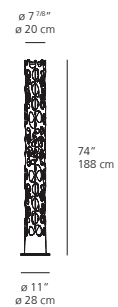

SCULPTURAL

New Nature stands tall as a striking design that becomes a focal point in any room. With a 74 inch height, Ross Lovegrove has created an instantly captivating sculpture.

TECHNOLOGY

New Nature shows a vertical column that is composed of polymer modules fitting together to create a complex structure that harnesses and projects light. The main LED indirect emission is placed on the upper part of the luminaire while the LED diffused emission is located on the base, highlighting the interior of the column and its unique shape. The dual control allows for the independent operation of the two light sources: diffused source is on/off and indirect source is dimmable.

NEW NATURE *floor*

EMISSION

indirect and diffused

LIGHT SOURCE

*LED
41W 2700K >90CRI*

DIMMING FEATURE

*indirect light is dimming and diffused light is
on/off*

DIMENSIONS