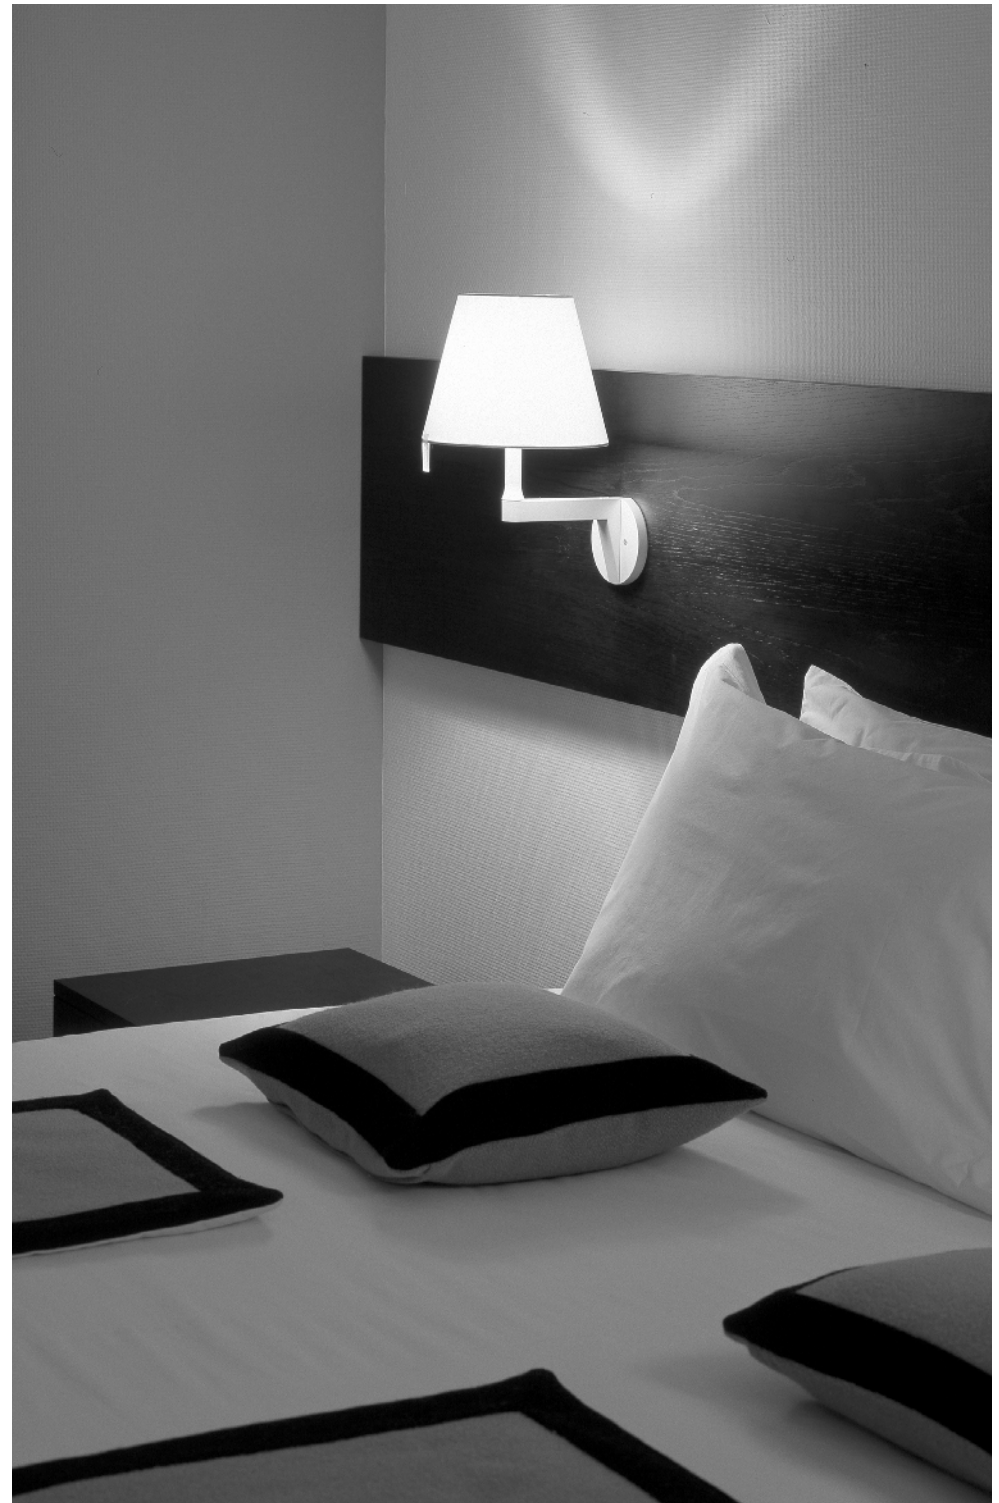

Since 2004, Gardère has served as Artistic Director for visual arts exhibitions held alongside The Kennedy Center's "World Stages" international live performance programming.

TRANSITIONAL

Available in elegant shades of bronze or grey
Melampo complements any modern environment
with its design at a crossroad of classic and modern
lighting - a fixture capable of complementing solid
or patterned backgrounds.

INGENUITY

Melampo's functionality lies in its adaptable and flexible form. Its shade allows a beautiful metamorphosis into three positions to meet the need of any light direction or focus: straight downward light, slanted downward light, or upward light. The mini table and wall versions adjust to two positions: full upward and slanted downward.

TIMELESS

Melampo's shape is reminiscent of the timeless go-to lamp shape. Composed of a zamac base, a matte finish, and a satin polycarbonate lampshade, Melampo transcends time.

MELAMPO table

MELAMPO MINI table