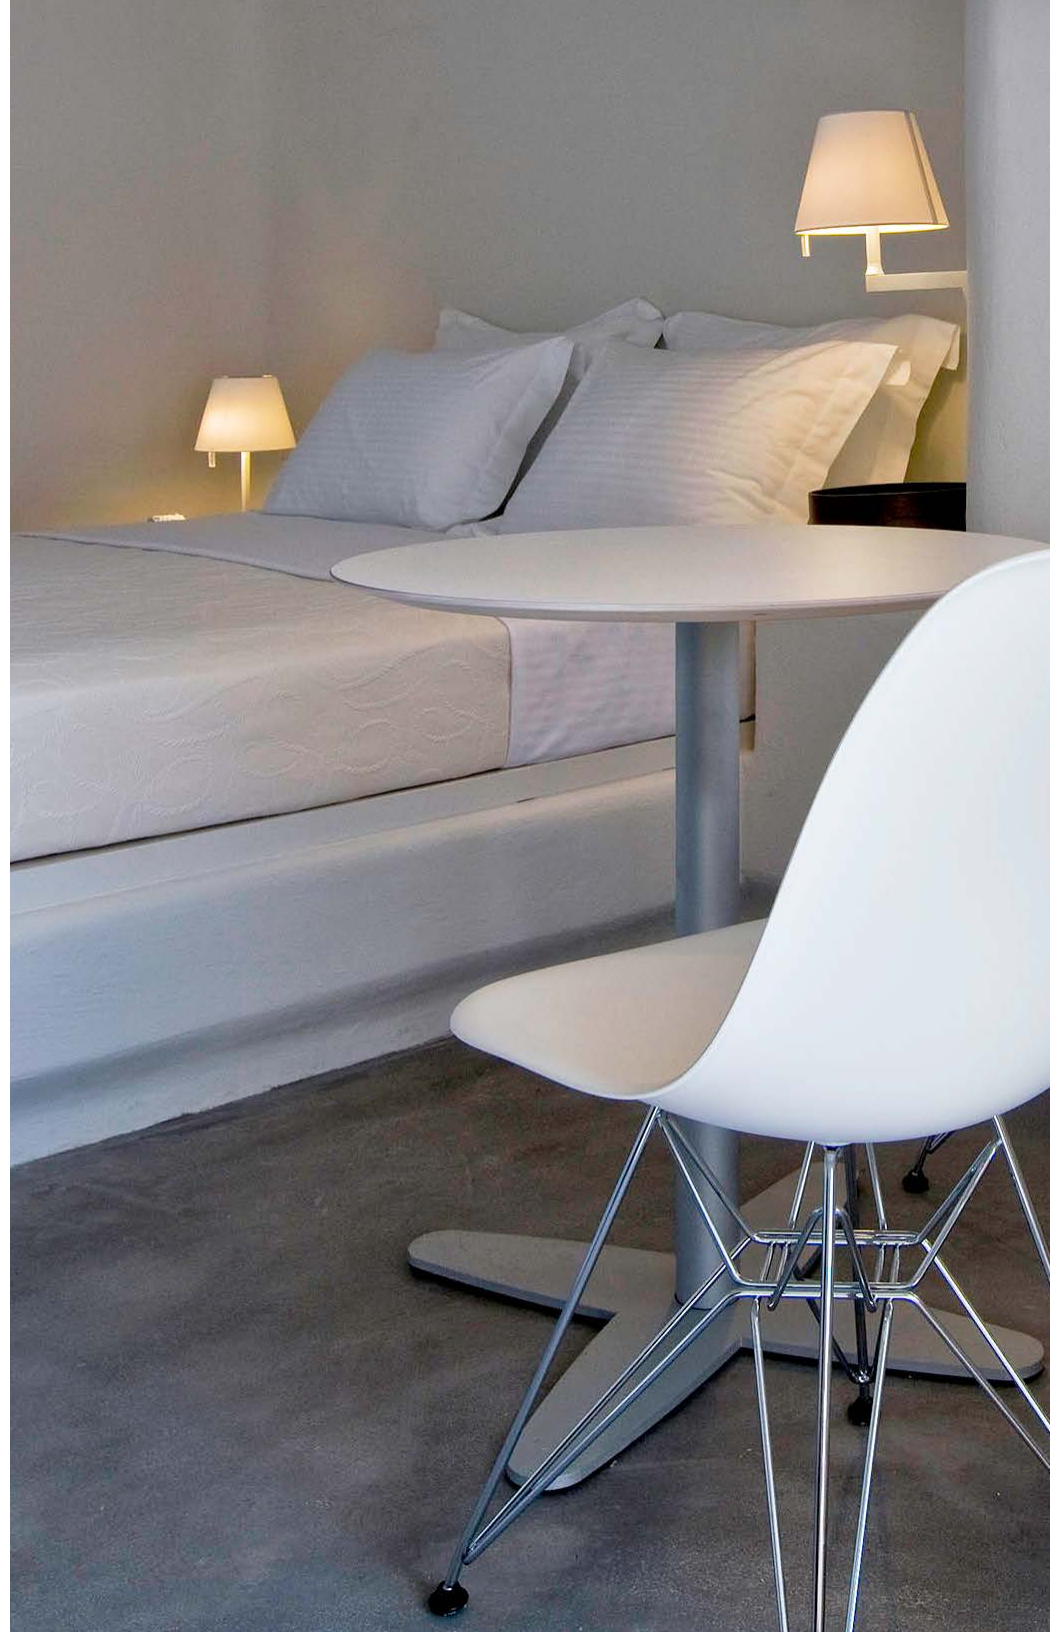

INGENUITY

Melampo's functionality lies in its adaptable and flexible form. Its shade allows a beautiful metamorphosis into three positions to meet the need of any light direction or focus: straight downward light, slanted downward light, or upward light. The mini table and wall versions adjust to two positions: full upward and slanted downward.

TIMELESS

Melampo's shape is reminiscent of the timeless go-to lamp shape. Composed of a zamac base, a matte finish, and a satin polycarbonate lampshade, Melampo transcends time.

MELAMPO table

MELAMPO MINI table