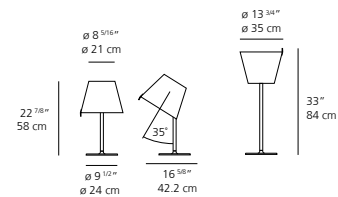

DIMENSIONS

FINISH

grey
bronze

CERTIFICATIONS

c.UL.us listed