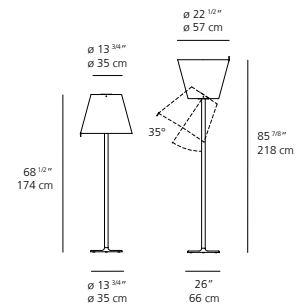

DIMENSIONS

FINISH

grey
bronze

CERTIFICATIONS

c.UL.us listed