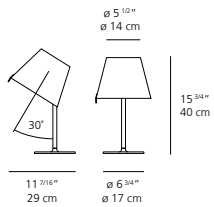

EMISSION

adjustable diffuser for direct or indirect lighting

LIGHT SOURCE

LED, CFL, INC
max 60W E12/G16.5

DIMMING FEATURE

on/off switch on cord

DIMENSIONS

FINISH