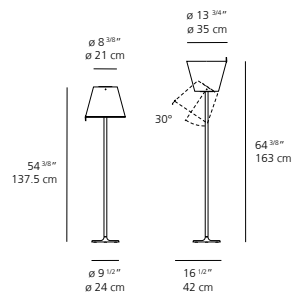

MELAMPO floor

EMISSION

adjustable diffuser for direct or indirect lighting

LIGHT SOURCE

LED, CFL, INC
max 2x75W E26/A19

DIMMING FEATURE

on/off switch on cord

DIMENSIONS