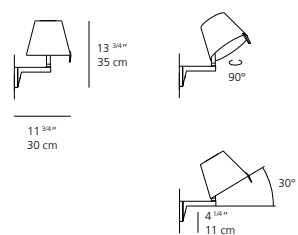

MELAMPO MINI wall

EMISSION

adjustable diffuser for direct and indirect lighting

LIGHT SOURCE

LED, CFL, INC
max 60W E12/G16.5

DIMMING FEATURE

On/off switch on body; dimmable via wall switch

DIMENSIONS