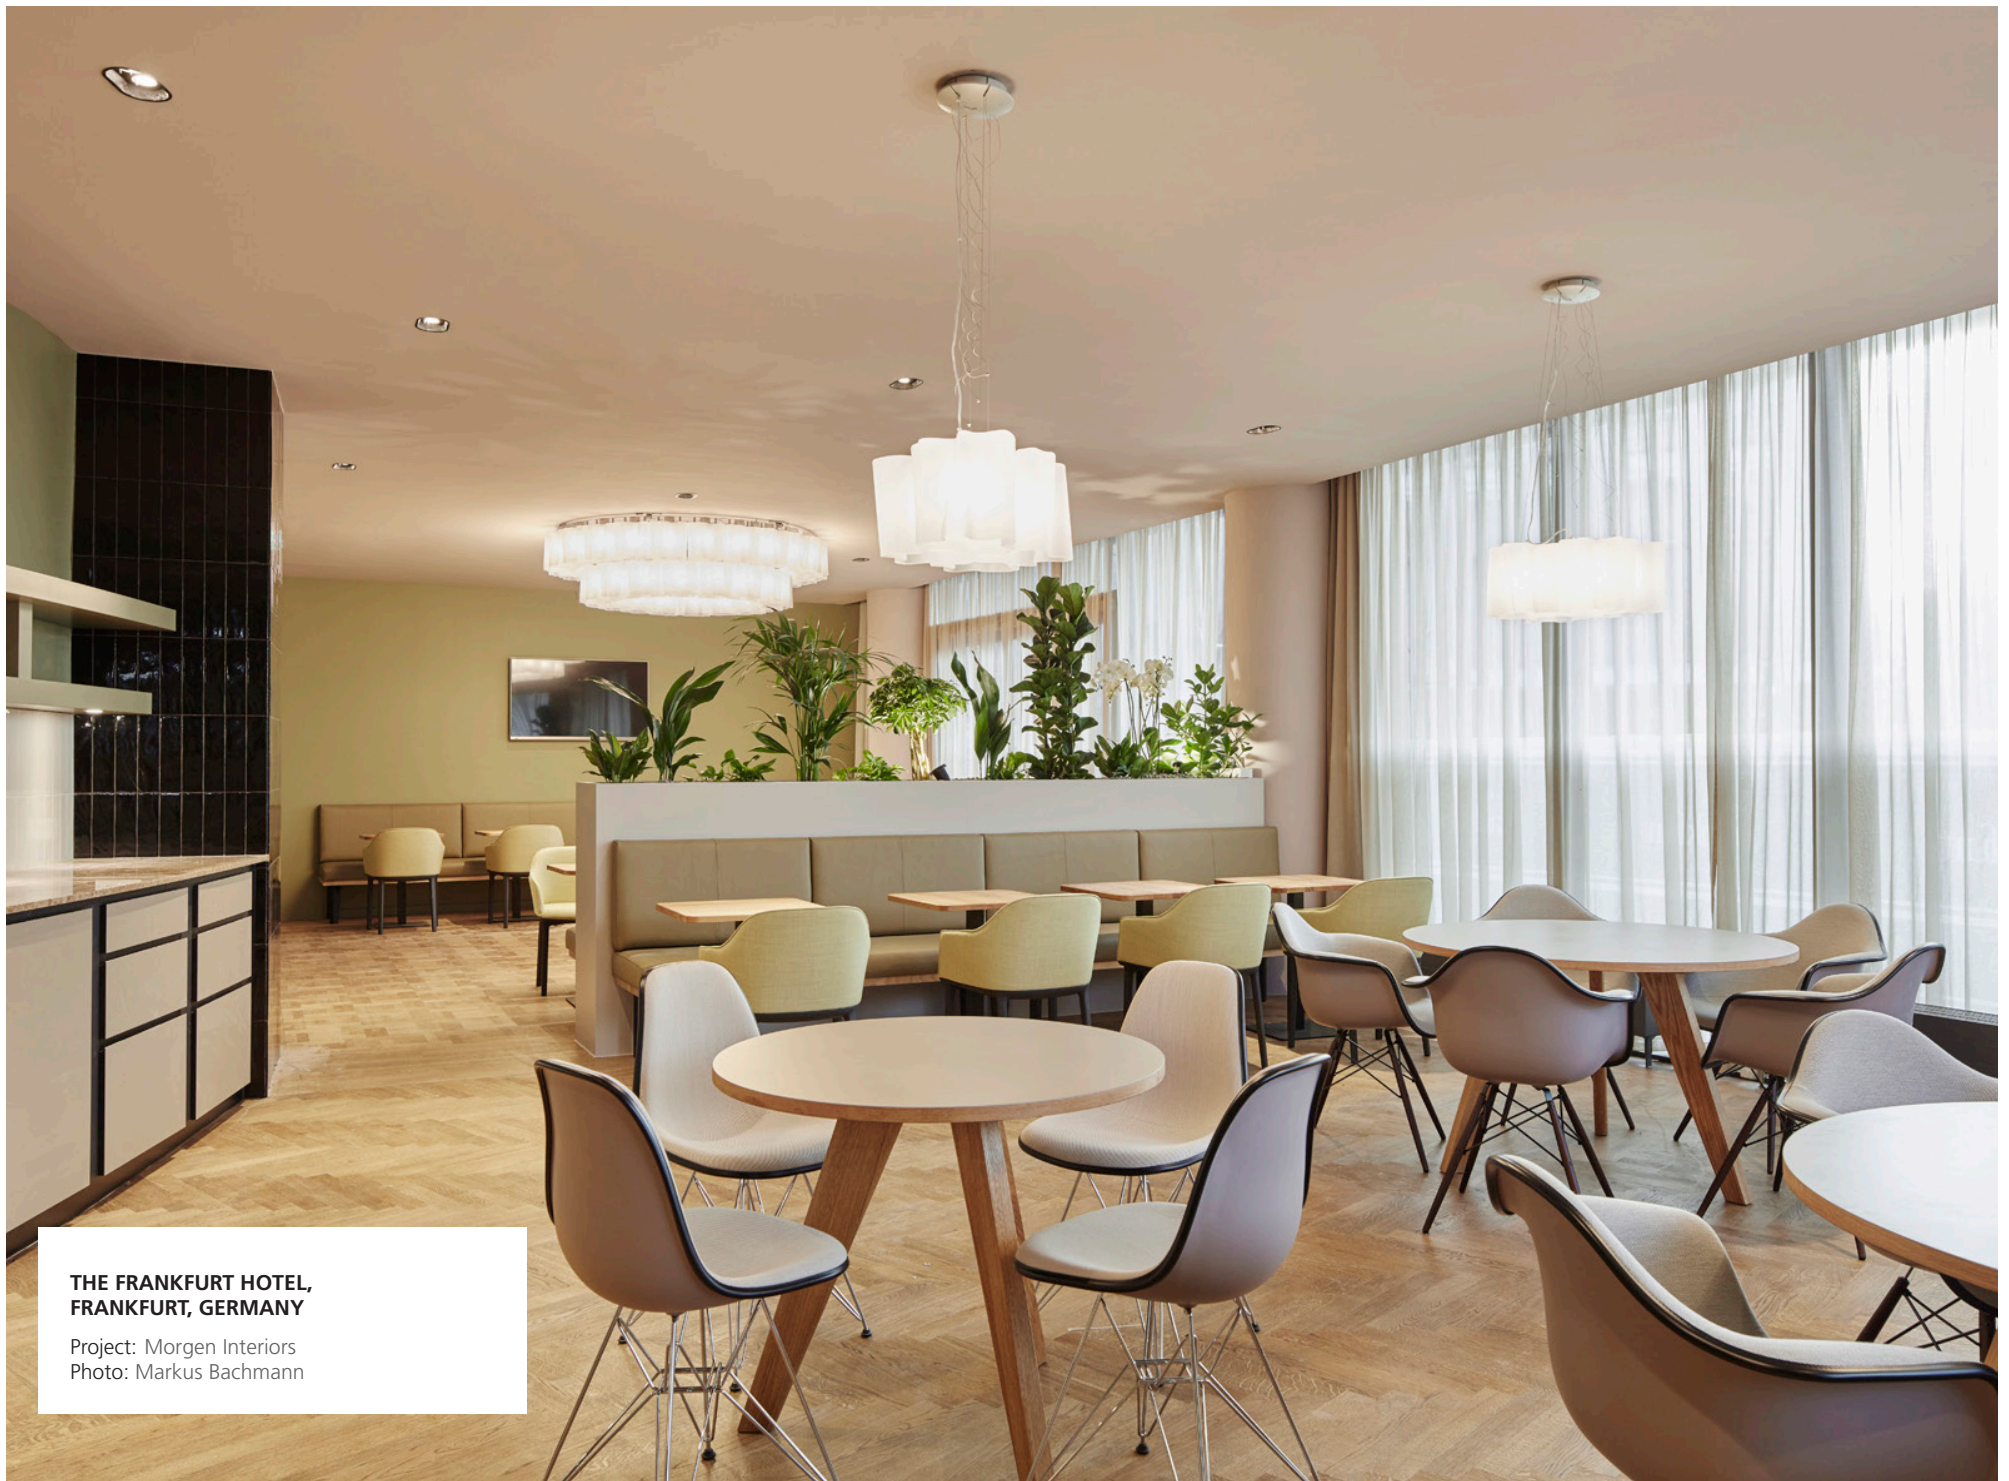

# WHIMSICAL

Logico's whimsical design inspires fantasy. A modern interpretation of a chandelier, its pattern undulates into fluid folds of soft and bright light.

**THE FRANKFURT HOTEL,  
FRANKFURT, GERMANY**