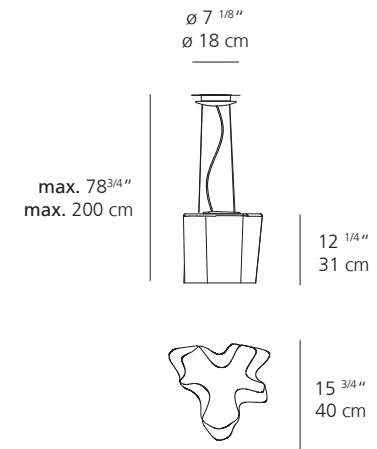

Logico Single Suspension

Technical data

LOGICO MICRO

LOGICO MINI

LOGICO

	LOGICO MICRO	LOGICO MINI	LOGICO
EMISSION	Diffused	Diffused	Diffused
LIGHT SOURCE	LED, CFL, INC Max 60W E12/G16.5	LED, INC Max 100W E26/A19	LED, INC Max 150W E26/A19
DIMMING FEATURE	Dimmable 2-Wire	Dimmable 2-Wire	Dimmable 2-Wire
DIFFUSER	○ Milky white	○ Milky white ● Tobacco^{New} ● Grey smoke^{New}	○ Milky white ● Tobacco^{New} ● Grey smoke^{New}
CERTIFICATIONS	c.UL.us listed, IP20	c.UL.us listed, IP20	c.UL.us listed, IP20
EXTENDED VERSION	X	X	X