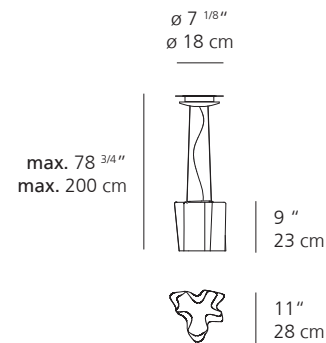

Logico Single Suspension

Technical data

LOGICO MICRO

LOGICO MINI

LOGICO

	LOGICO MICRO	LOGICO MINI	LOGICO
EMISSION	Diffused	Diffused	Diffused
LIGHT SOURCE	LED, CFL, INC Max 60W E12/G16.5	LED, INC Max 100W E26/A19	LED, INC Max 150W E26/A19
DIMMING FEATURE	Dimmable 2-Wire	Dimmable 2-Wire	Dimmable 2-Wire
DIFFUSER	○ Milky white	○ Milky white ● Tobacco^{New} ● Grey smoke^{New}	○ Milky white ● Tobacco^{New} ● Grey smoke^{New}
CERTIFICATIONS	c.UL.us listed, IP20	c.UL.us listed, IP20	c.UL.us listed, IP20
EXTENDED VERSION	X	X	X