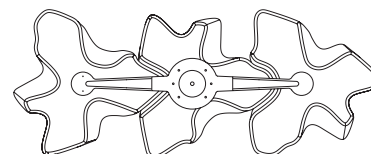

Logico Triple Linear Ceiling

Technical data

8 1/4"
21 cm

10 3/8"
26 cm

13 3/4"
35 cm

7"
18 cm

11"
28 cm

15 3/4"
40 cm

19 1/4"
49 cm

26"
66 cm

39 1/4"
100 cm

LOGICO MICRO

LOGICO MINI

LOGICO

EMISSION	Diffused	Diffused	Diffused
LIGHT SOURCE	LED, INC Max 3x60W E12/G16.5	LED, INC Max 3x100W E26/A19	LED, INC Max 3x150W E26/A19
DIMMING FEATURE	Dimmable 2-Wire	Dimmable 2-Wire	Dimmable 2-Wire
DIFFUSER	○ Milky white	○ Milky white	○ Milky white ● Tobacco ^{New} ● Grey smoke ^{New}
CERTIFICATIONS	c.UL.us listed, IP20	c.UL.us listed, IP20	c.UL.us listed, IP20