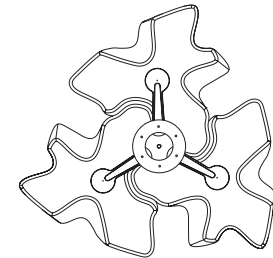

Logico Triple Nested Ceiling

Technical data

8 1/4"
21 cm

10 3/8"
26 cm

13 3/4"
35 cm

13"
33 cm

17 3/4"
45 cm

26"
66 cm