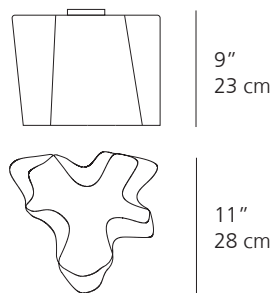

Logico Single Ceiling

Technical data

5"
13 cm

4 1/4"
11 cm

7 1/2"
19 cm

7"
18 cm

9"
23 cm

11"
28 cm

12 3/4"
32.5 cm

15 3/4"
40 cm

LOGICO NANO

LOGICO MICRO

LOGICO MINI

LOGICO

EMISSION	Diffused	Diffused	Diffused	Diffused
LIGHT SOURCE	LED, INC Max 60W E12/G16.5	LED, INC Max 60W E12/G16.5	LED, INC Max 100W E26/A19	LED, INC Max 150W E26/A19
DIMMING FEATURE	Dimmable 2-Wire	Dimmable 2-Wire	Dimmable 2-Wire	Dimmable 2-Wire
DIFFUSER	○ Milky white	○ Milky white	○ Milky white ● Tobacco ^{New} ● Grey smoke ^{New}	○ Milky white ● Tobacco ^{New} ● Grey smoke ^{New}
CERTIFICATIONS	c.UL.us listed, IP20	c.UL.us listed, IP20	c.UL.us listed, IP20	c.UL.us listed, IP20

Logico Triple Linear Ceiling

Technical data

8 1/4"
21 cm

10 3/8"
26 cm

13 3/4"
35 cm

7"
18 cm

11"
28 cm

15 3/4"
40 cm