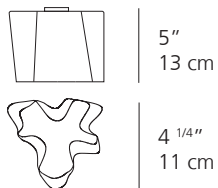

Logico Single Ceiling

Technical data

5"
13 cm

4 1/4"
11 cm

7 1/2"
19 cm

7"
18 cm

9"
23 cm

11"
28 cm