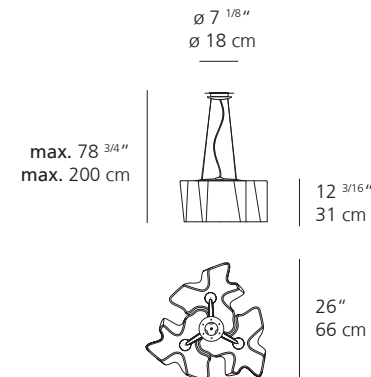

Logico Triple Nested Suspension

Technical data

LOGICO MICRO

LOGICO MINI

LOGICO

	LOGICO MICRO	LOGICO MINI	LOGICO
EMISSION	Diffused	Diffused	Diffused
LIGHT SOURCE	LED, CFL, INC Max 3x60W E12/G16.5	LED, INC Max 3x100W E26/A19	LED, INC Max 3x100W E26/A19
DIMMING FEATURE	Dimmable 2-Wire	Dimmable 2-Wire	Dimmable 2-Wire
DIFFUSER	○ Milky white	○ Milky white ● Tobacco^{New} ● Grey smoke^{New}	○ Milky white ● Tobacco^{New} ● Grey smoke^{New}
CERTIFICATIONS	c.UL.us listed, IP20	c.UL.us listed, IP20	c.UL.us listed, IP20
EXTENDED VERSION	X	X	X