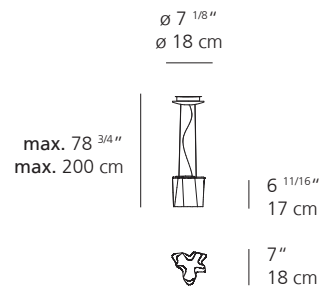

Logico Single Suspension

Technical data

LOGICO MICRO

LOGICO MINI

LOGICO

	LOGICO MICRO	LOGICO MINI	LOGICO
EMISSION	Diffused	Diffused	Diffused
LIGHT SOURCE	LED, CFL, INC Max 60W E12/G16.5	LED, INC Max 100W E26/A19	LED, INC Max 150W E26/A19
DIMMING FEATURE	Dimmable 2-Wire	Dimmable 2-Wire	Dimmable 2-Wire
DIFFUSER	○ Milky white	○ Milky white ● Tobacco^{New} ● Grey smoke^{New}	○ Milky white ● Tobacco^{New} ● Grey smoke^{New}
CERTIFICATIONS	c.UL.us listed, IP20	c.UL.us listed, IP20	c.UL.us listed, IP20
EXTENDED VERSION	X	X	X