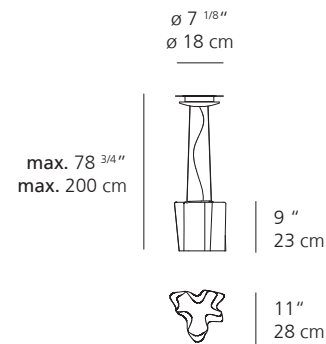

Logico Single Suspension

Technical data

LOGICO MICRO

LOGICO MINI

LOGICO

	LOGICO MICRO	LOGICO MINI	LOGICO
EMISSION	Diffused	Diffused	Diffused
LIGHT SOURCE	LED, CFL, INC Max 60W E12/G16.5	LED, INC Max 100W E26/A19	LED, INC Max 150W E26/A19
DIMMING FEATURE	Dimmable 2-Wire	Dimmable 2-Wire	Dimmable 2-Wire
DIFFUSER	○ Milky white	○ Milky white ● Tobacco^{New} ● Grey smoke^{New}	○ Milky white ● Tobacco^{New} ● Grey smoke^{New}
CERTIFICATIONS	c.UL.us listed, IP20	c.UL.us listed, IP20	c.UL.us listed, IP20
EXTENDED VERSION	X	X	X