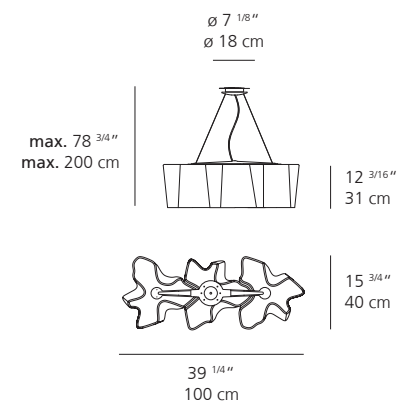

Logico Triple Linear Suspension

Technical data

LOGICO MICRO

LOGICO MINI

LOGICO

	LOGICO MICRO	LOGICO MINI	LOGICO
EMISSION	Diffused	Diffused	Diffused
LIGHT SOURCE	LED, CFL, INC Max 3x60W E12/G16.5	LED, INC Max 3x100W E26/A19	LED, INC Max 3x100W E26/A19
DIMMING FEATURE	Dimmable 2-Wire	Dimmable 2-Wire	Dimmable 2-Wire
DIFFUSER	○ Milky white	○ Milky white ● Tobacco^{New} ● Grey smoke^{New}	○ Milky white ● Tobacco^{New} ● Grey smoke^{New}
CERTIFICATIONS	c.UL.us listed, IP20	c.UL.us listed, IP20	c.UL.us listed, IP20
EXTENDED VERSION	X	X	X