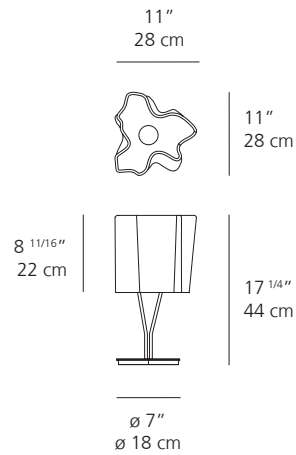

Logico Single Table