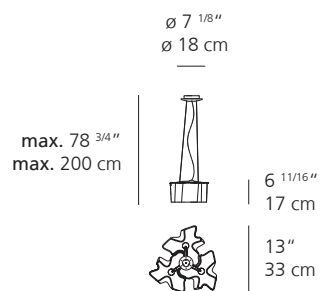

Logico Triple Nested Suspension

Technical data

LOGICO MICRO

LOGICO MINI

LOGICO

	LOGICO MICRO	LOGICO MINI	LOGICO
EMISSION	Diffused	Diffused	Diffused
LIGHT SOURCE	LED, CFL, INC Max 3x60W E12/G16.5	LED, INC Max 3x100W E26/A19	LED, INC Max 3x100W E26/A19
DIMMING FEATURE	Dimmable 2-Wire	Dimmable 2-Wire	Dimmable 2-Wire
DIFFUSER	○ Milky white	○ Milky white ● Tobacco^{New} ● Grey smoke^{New}	○ Milky white ● Tobacco^{New} ● Grey smoke^{New}
CERTIFICATIONS	c.UL.us listed, IP20	c.UL.us listed, IP20	c.UL.us listed, IP20
EXTENDED VERSION	X	X	X