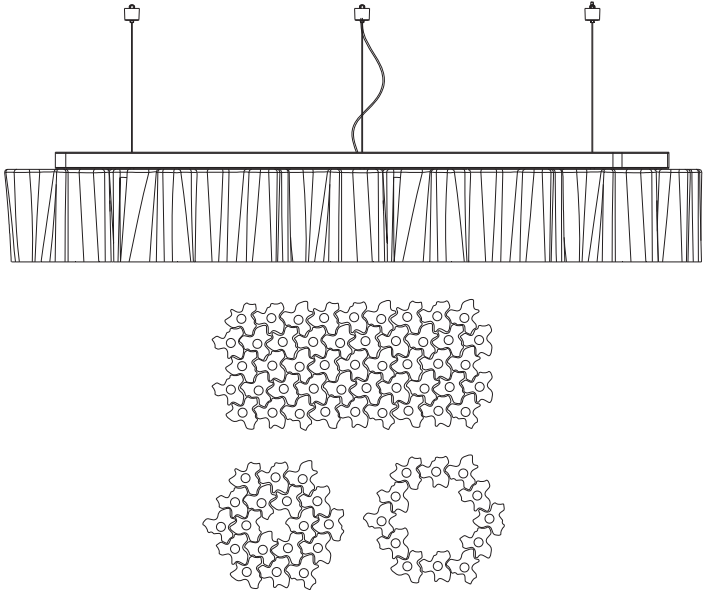

Technical data

NOTE

Designed according to customer needs, requirements and imagination