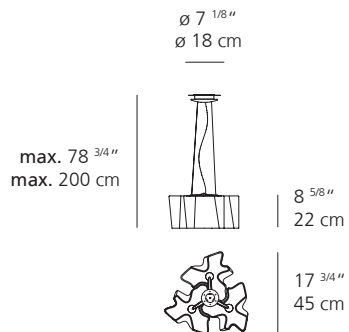

Logico Triple Nested Suspension

Technical data

LOGICO MICRO

LOGICO MINI

LOGICO

	LOGICO MICRO	LOGICO MINI	LOGICO
EMISSION	Diffused	Diffused	Diffused
LIGHT SOURCE	LED, CFL, INC Max 3x60W E12/G16.5	LED, INC Max 3x100W E26/A19	LED, INC Max 3x100W E26/A19
DIMMING FEATURE	Dimmable 2-Wire	Dimmable 2-Wire	Dimmable 2-Wire
DIFFUSER	○ Milky white	○ Milky white ● Tobacco^{New} ● Grey smoke^{New}	○ Milky white ● Tobacco^{New} ● Grey smoke^{New}
CERTIFICATIONS	c.UL.us listed, IP20	c.UL.us listed, IP20	c.UL.us listed, IP20
EXTENDED VERSION	X	X	X