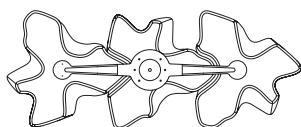

Logico Triple Linear Ceiling

Technical data

8 1/4"
21 cm

10 3/8"
26 cm

13 3/4"
35 cm

7"
18 cm

11"
28 cm

15 3/4"
40 cm

19 1/4"
49 cm

26"
66 cm

39 1/4"
100 cm

LOGICO MICRO

LOGICO MINI

LOGICO

EMISSION	Diffused	Diffused	Diffused
LIGHT SOURCE	LED, INC Max 3x60W E12/G16.5	LED, INC Max 3x100W E26/A19	LED, INC Max 3x150W E26/A19
DIMMING FEATURE	Dimmable 2-Wire	Dimmable 2-Wire	Dimmable 2-Wire
DIFFUSER	○ Milky white	○ Milky white	○ Milky white ● Tobacco ^{New} ● Grey smoke ^{New}
CERTIFICATIONS	c.UL.us listed, IP20	c.UL.us listed, IP20	c.UL.us listed, IP20