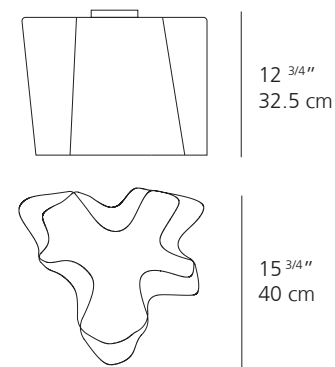

Logico Single Ceiling

Technical data

5"
13 cm

4 1/4"
11 cm

7 1/2"
19 cm

7"
18 cm

9"
23 cm

11"
28 cm

12 3/4"
32.5 cm

15 3/4"
40 cm

LOGICO NANO

LOGICO MICRO

LOGICO MINI

LOGICO

EMISSION	Diffused	Diffused	Diffused	Diffused
LIGHT SOURCE	LED, INC Max 60W E12/G16.5	LED, INC Max 60W E12/G16.5	LED, INC Max 100W E26/A19	LED, INC Max 150W E26/A19
DIMMING FEATURE	Dimmable 2-Wire	Dimmable 2-Wire	Dimmable 2-Wire	Dimmable 2-Wire
DIFFUSER	○ Milky white	○ Milky white	○ Milky white ● Tobacco ^{New} ● Grey smoke ^{New}	○ Milky white ● Tobacco ^{New} ● Grey smoke ^{New}
CERTIFICATIONS	c.UL.us listed, IP20	c.UL.us listed, IP20	c.UL.us listed, IP20	c.UL.us listed, IP20

Logico Triple Linear Ceiling

Technical data

8 1/4"
21 cm

10 3/8"
26 cm

13 3/4"
35 cm

7"
18 cm

11"
28 cm

15 3/4"
40 cm