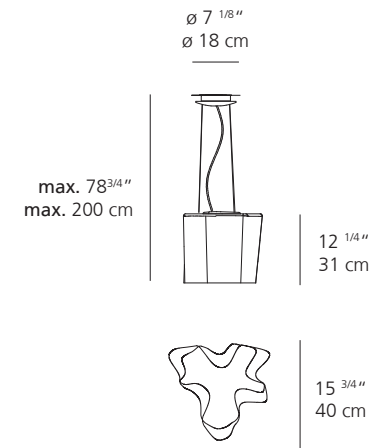

Logico Single Suspension

Technical data

LOGICO MICRO

LOGICO MINI

LOGICO

	LOGICO MICRO	LOGICO MINI	LOGICO
EMISSION	Diffused	Diffused	Diffused
LIGHT SOURCE	LED, CFL, INC Max 60W E12/G16.5	LED, INC Max 100W E26/A19	LED, INC Max 150W E26/A19
DIMMING FEATURE	Dimmable 2-Wire	Dimmable 2-Wire	Dimmable 2-Wire
DIFFUSER	○ Milky white	○ Milky white ● Tobacco^{New} ● Grey smoke^{New}	○ Milky white ● Tobacco^{New} ● Grey smoke^{New}
CERTIFICATIONS	c.UL.us listed, IP20	c.UL.us listed, IP20	c.UL.us listed, IP20
EXTENDED VERSION	X	X	X