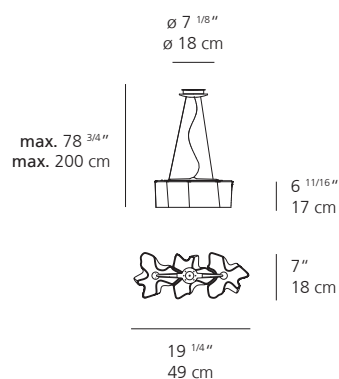

Logico Triple Linear Suspension

Technical data

LOGICO MICRO

LOGICO MINI

LOGICO

	LOGICO MICRO	LOGICO MINI	LOGICO
EMISSION	Diffused	Diffused	Diffused
LIGHT SOURCE	LED, CFL, INC Max 3x60W E12/G16.5	LED, INC Max 3x100W E26/A19	LED, INC Max 3x100W E26/A19
DIMMING FEATURE	Dimmable 2-Wire	Dimmable 2-Wire	Dimmable 2-Wire
DIFFUSER	○ Milky white	○ Milky white ● Tobacco^{New} ● Grey smoke^{New}	○ Milky white ● Tobacco^{New} ● Grey smoke^{New}
CERTIFICATIONS	c.UL.us listed, IP20	c.UL.us listed, IP20	c.UL.us listed, IP20
EXTENDED VERSION	X	X	X