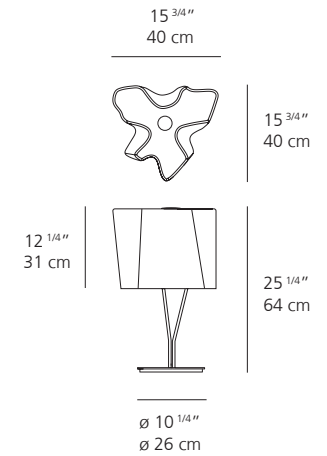

● Tobacco^{New}

● Grey smoke^{New}

Logico Single Table

Technical data

LOGICO MINI

LOGICO

EMISSION	Diffused	Diffused
LIGHT SOURCE	LED, CFL, INC Max 3x40W E12/G16.5	LED, CFL, INC Max 3x60W E12/G16.5
DIMMING FEATURE	Dimmable (on frame)	Dimmable (on frame)
DIFFUSER	<input type="radio"/> Milky white <input checked="" type="radio"/> Tobacco ^{New} <input checked="" type="radio"/> Grey smoke ^{New}	<input type="radio"/> Milky white <input checked="" type="radio"/> Tobacco ^{New} <input checked="" type="radio"/> Grey smoke ^{New}
STEM AND BASE	<input type="radio"/> Pale Grey <input checked="" type="radio"/> Chrome ^{New}	<input type="radio"/> Pale Grey <input checked="" type="radio"/> Chrome ^{New}
CERTIFICATIONS	c.UL.us listed, IP20	c.UL.us listed, IP20

Logico Single Ceiling

Technical data

5"
13 cm

4 1/4"
11 cm

7 1/2"
19 cm

7"
18 cm

9"
23 cm

11"
28 cm

12 3/4"
32.5 cm

15 3/4"
40 cm

LOGICO NANO

LOGICO MICRO

LOGICO MINI

LOGICO

EMISSION	Diffused	Diffused	Diffused	Diffused
LIGHT SOURCE	LED, INC Max 60W E12/G16.5	LED, INC Max 60W E12/G16.5	LED, INC Max 100W E26/A19	LED, INC Max 150W E26/A19
DIMMING FEATURE	Dimmable 2-Wire	Dimmable 2-Wire	Dimmable 2-Wire	Dimmable 2-Wire
DIFFUSER	○ Milky white	○ Milky white	○ Milky white ● Tobacco ^{New} ● Grey smoke ^{New}	○ Milky white ● Tobacco ^{New} ● Grey smoke ^{New}
CERTIFICATIONS	c.UL.us listed, IP20	c.UL.us listed, IP20	c.UL.us listed, IP20	c.UL.us listed, IP20

Logico Triple Linear Ceiling

Technical data

8 1/4"
21 cm

10 3/8"
26 cm

13 3/4"
35 cm

7"
18 cm

11"
28 cm

15 3/4"
40 cm