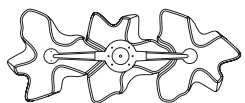

Logico Triple Linear Ceiling

Technical data

8 1/4"
21 cm

10 3/8"
26 cm

13 3/4"
35 cm

7"
18 cm

11"
28 cm

15 3/4"
40 cm