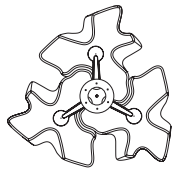

Logico Triple Nested Ceiling

Technical data

8 1/4"
21 cm

10 3/8"
26 cm

13 3/4"
35 cm

13"
33 cm

17 3/4"
45 cm

26"
66 cm