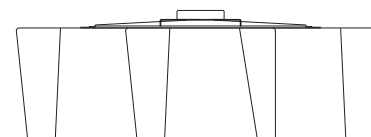

Logico Triple Linear Ceiling

Technical data

8 1/4"
21 cm

10 3/8"
26 cm

13 3/4"
35 cm

7"
18 cm

11"
28 cm

15 3/4"
40 cm