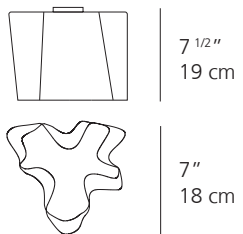

● Tobacco^{New}

● Grey smoke^{New}

Logico Single Table

Technical data

LOGICO MINI

LOGICO

EMISSION	Diffused	Diffused
LIGHT SOURCE	LED, CFL, INC Max 3x40W E12/G16.5	LED, CFL, INC Max 3x60W E12/G16.5
DIMMING FEATURE	Dimmable (on frame)	Dimmable (on frame)
DIFFUSER	<input type="radio"/> Milky white <input checked="" type="radio"/> Tobacco ^{New} <input checked="" type="radio"/> Grey smoke ^{New}	<input type="radio"/> Milky white <input checked="" type="radio"/> Tobacco ^{New} <input checked="" type="radio"/> Grey smoke ^{New}
STEM AND BASE	<input type="radio"/> Pale Grey <input checked="" type="radio"/> Chrome ^{New}	<input type="radio"/> Pale Grey <input checked="" type="radio"/> Chrome ^{New}
CERTIFICATIONS	c.UL.us listed, IP20	c.UL.us listed, IP20

Logico Single Ceiling

Technical data

5"
13 cm

4 1/4"
11 cm

7 1/2"
19 cm

7"
18 cm

9"
23 cm

11"
28 cm