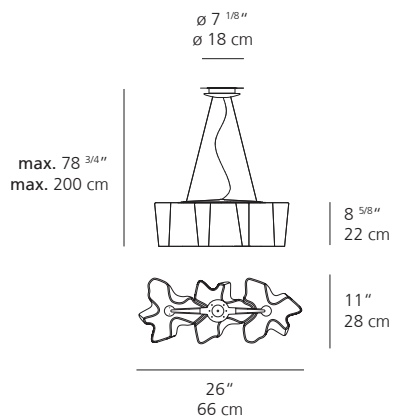

Logico Triple Linear Suspension

Technical data

LOGICO MICRO

LOGICO MINI

LOGICO

	LOGICO MICRO	LOGICO MINI	LOGICO
EMISSION	Diffused	Diffused	Diffused
LIGHT SOURCE	LED, CFL, INC Max 3x60W E12/G16.5	LED, INC Max 3x100W E26/A19	LED, INC Max 3x100W E26/A19
DIMMING FEATURE	Dimmable 2-Wire	Dimmable 2-Wire	Dimmable 2-Wire
DIFFUSER	○ Milky white	○ Milky white ● Tobacco^{New} ● Grey smoke^{New}	○ Milky white ● Tobacco^{New} ● Grey smoke^{New}
CERTIFICATIONS	c.UL.us listed, IP20	c.UL.us listed, IP20	c.UL.us listed, IP20
EXTENDED VERSION	X	X	X