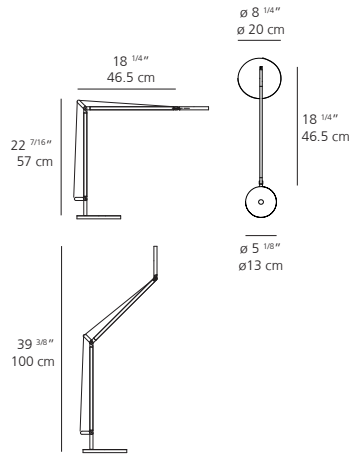

**NOVOTEL LONDON CANARY WHARF,
LONDON, UK**

NOVOTEL LONDON CANARY WHARF,
LONDON, UK

Demetra Table

Technical data

DEMETRA WITH BASE

DEMETRA WITH CLAMP

DEMETRA WITH INSET PIVOT

	DEMETRA WITH BASE	DEMETRA WITH CLAMP	DEMETRA WITH INSET PIVOT
MATERIALS	Fully adjustable arms and head in painted aluminum.	Fully adjustable arms and head in painted aluminum.	Fully adjustable arms and head in painted aluminum.
EMISSION	Direct	Direct	Direct
LIGHT SOURCE	LED 9W 2700K>90CRI	LED 9W 2700K>90CRI	LED 9W 2700K>90CRI
DIMMING FEATURE	Dimmable. Available with or without sensor (for anthracite grey and white finishes only).	Dimmable. Available with or without sensor (for anthracite grey and white finishes only).	Dimmable. Available with or without sensor (for anthracite grey and white finishes only).
FINISH	<ul style="list-style-type: none"> ● Anthracite Grey ○ White ● Matte Black 	<ul style="list-style-type: none"> ● Anthracite Grey ○ White ● Matte Black 	<ul style="list-style-type: none"> ● Anthracite Grey ○ White ● Matte Black
CERTIFICATIONS	c.UL.us listed	c.UL.us listed	c.UL.us listed