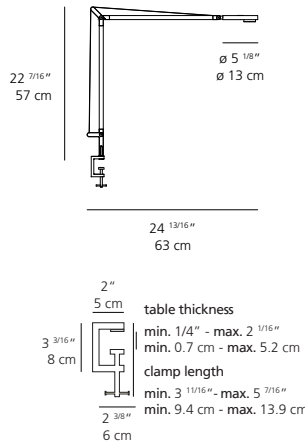

**NOVOTEL LONDON CANARY WHARF,
LONDON, UK**

NOVOTEL LONDON CANARY WHARF,
LONDON, UK

Demetra Table

Technical data

DEMETRA WITH BASE

DEMETRA WITH CLAMP

DEMETRA WITH INSET PIVOT

	DEMETRA WITH BASE	DEMETRA WITH CLAMP	DEMETRA WITH INSET PIVOT
MATERIALS	Fully adjustable arms and head in painted aluminum.	Fully adjustable arms and head in painted aluminum.	Fully adjustable arms and head in painted aluminum.
EMISSION	Direct	Direct	Direct
LIGHT SOURCE	LED 9W 2700K>90CRI	LED 9W 2700K>90CRI	LED 9W 2700K>90CRI
DIMMING FEATURE	Dimmable. Available with or without sensor (for anthracite grey and white finishes only).	Dimmable. Available with or without sensor (for anthracite grey and white finishes only).	Dimmable. Available with or without sensor (for anthracite grey and white finishes only).
FINISH	<ul style="list-style-type: none"> ● Anthracite Grey ○ White ● Matte Black 	<ul style="list-style-type: none"> ● Anthracite Grey ○ White ● Matte Black 	<ul style="list-style-type: none"> ● Anthracite Grey ○ White ● Matte Black
CERTIFICATIONS	c.UL.us listed	c.UL.us listed	c.UL.us listed

Demetra Professional Table

Technical data

DEMETRA WITH BASE

DEMETRA WITH CLAMP

DEMETRA WITH INSET PIVOT

MATERIALS	Fully adjustable arms and head in painted aluminum.	Fully adjustable arms and head in painted aluminum.	Fully adjustable arms and head in painted aluminum.
EMISSION	Direct	Direct	Direct
LIGHT SOURCE	LED 9W 2700K>90CRI	LED 12W 3000K>90CRI	LED 12W 3000K>90CRI
DIMMING FEATURE	Dimmable. Available with or without sensor (for anthracite grey and white finishes only).	Dimmable.	Dimmable.
FINISH	● Matte Black	● Matte Black	● Matte Black
CERTIFICATIONS	c.UL.us listed	c.UL.us listed	c.UL.us listed