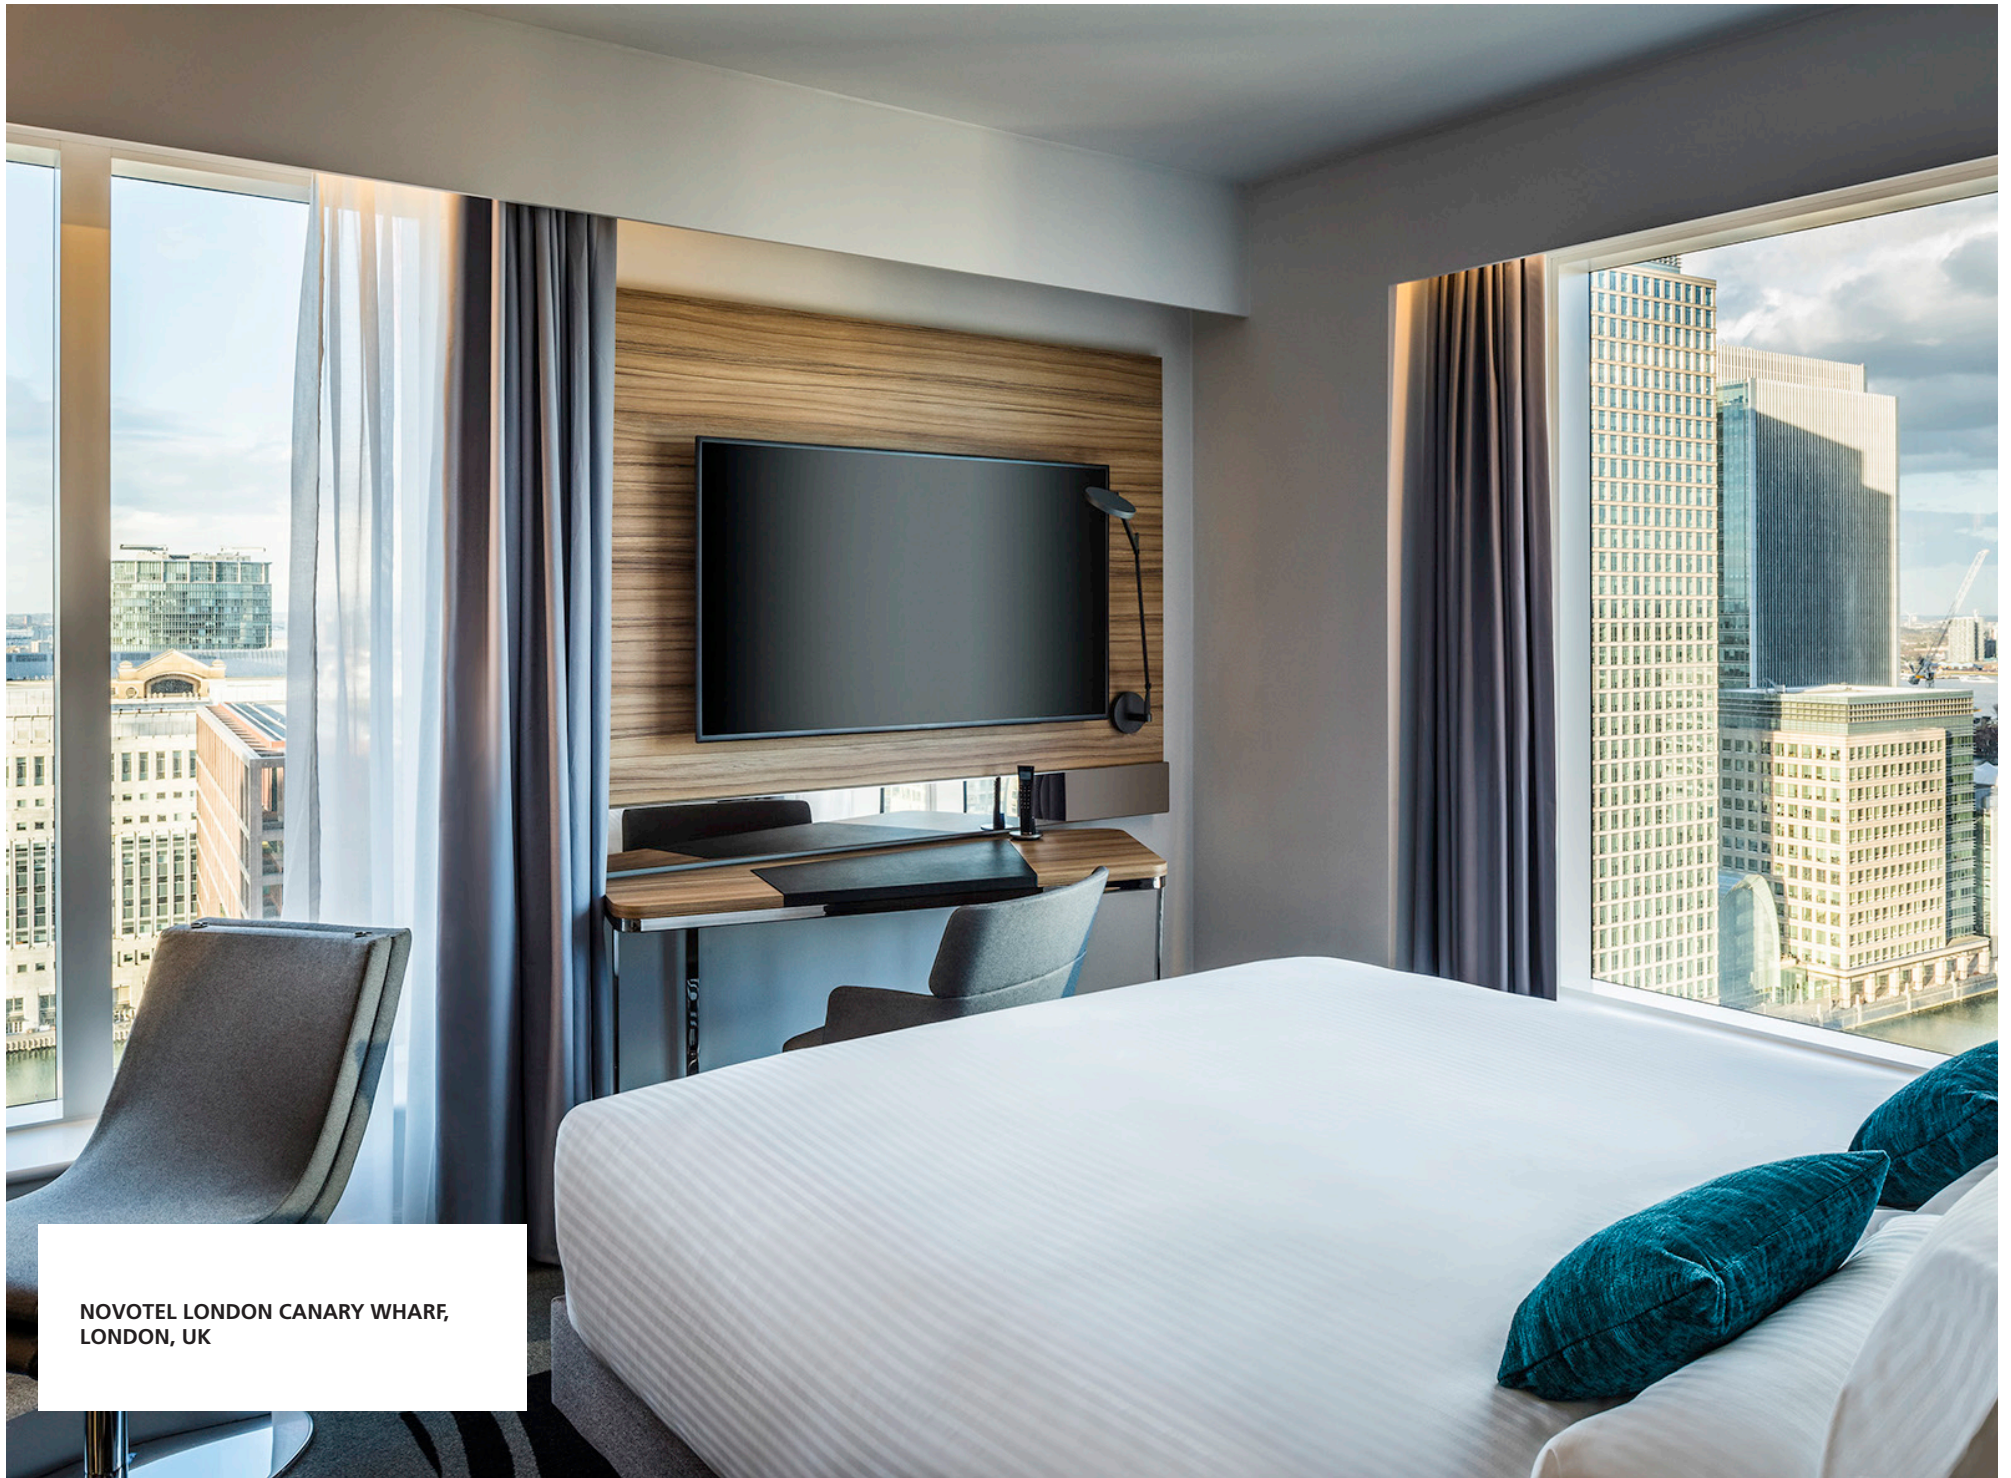

**NOVOTEL LONDON CANARY WHARF,
LONDON, UK**

NOVOTEL LONDON CANARY WHARF,
LONDON, UK

Demetra Table

Technical data

DEMETRA WITH BASE

DEMETRA WITH CLAMP

DEMETRA WITH INSET PIVOT

	DEMETRA WITH BASE	DEMETRA WITH CLAMP	DEMETRA WITH INSET PIVOT
MATERIALS	Fully adjustable arms and head in painted aluminum.	Fully adjustable arms and head in painted aluminum.	Fully adjustable arms and head in painted aluminum.
EMISSION	Direct	Direct	Direct
LIGHT SOURCE	LED 9W 2700K>90CRI	LED 9W 2700K>90CRI	LED 9W 2700K>90CRI
DIMMING FEATURE	Dimmable. Available with or without sensor (for anthracite grey and white finishes only).	Dimmable. Available with or without sensor (for anthracite grey and white finishes only).	Dimmable. Available with or without sensor (for anthracite grey and white finishes only).
FINISH	<ul style="list-style-type: none"> ● Anthracite Grey ○ White ● Matte Black 	<ul style="list-style-type: none"> ● Anthracite Grey ○ White ● Matte Black 	<ul style="list-style-type: none"> ● Anthracite Grey ○ White ● Matte Black
CERTIFICATIONS	c.UL.us listed	c.UL.us listed	c.UL.us listed