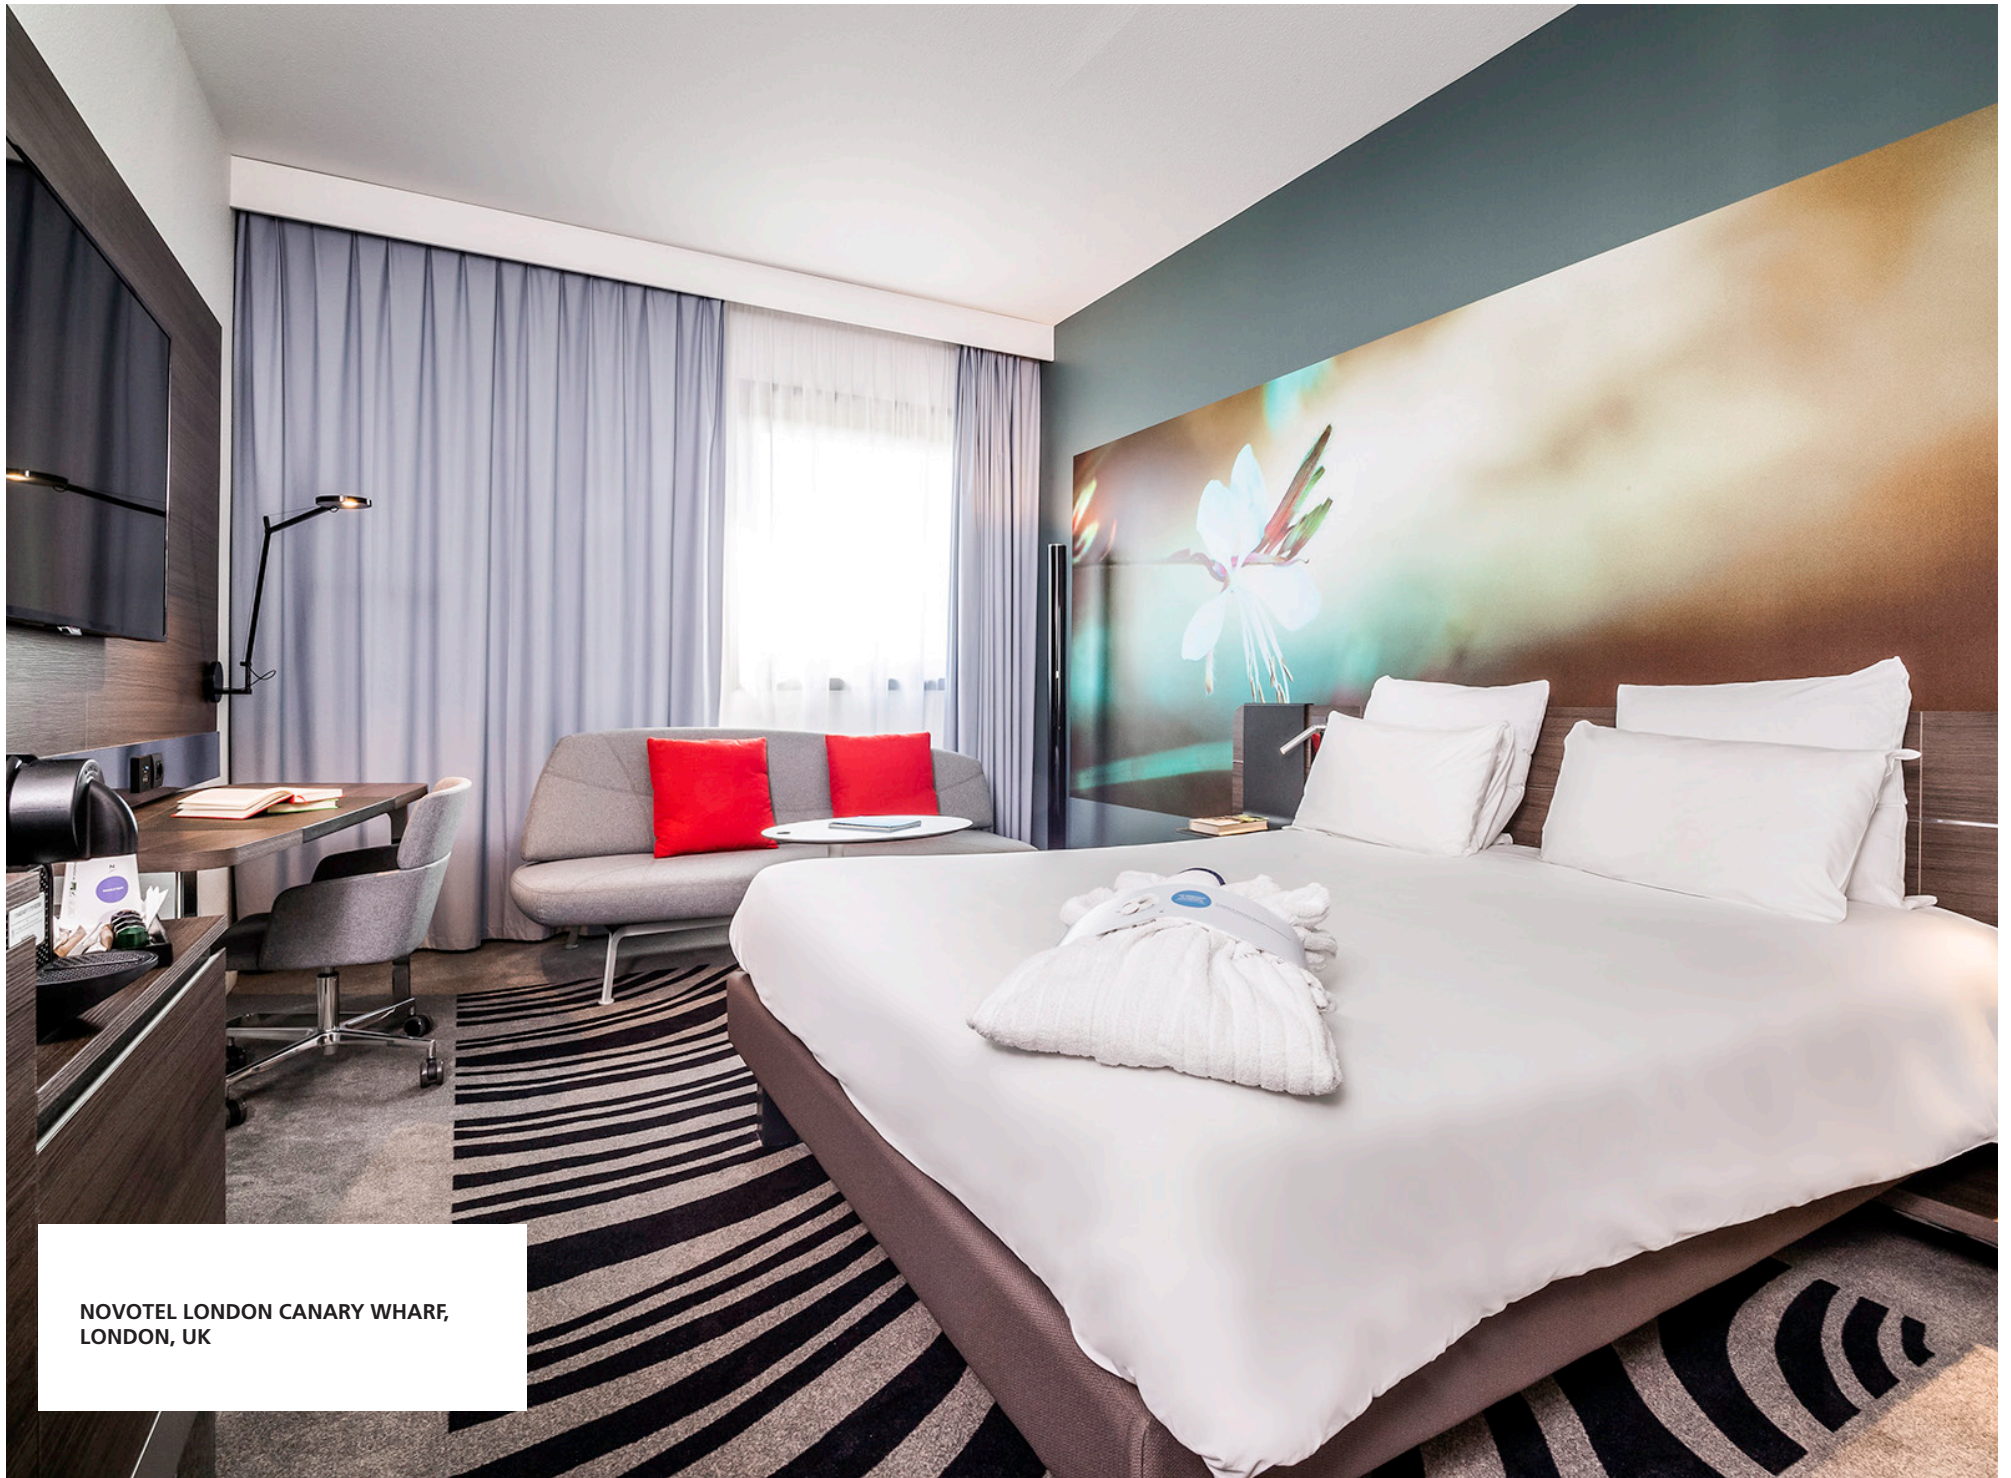

NOVOTEL LONDON CANARY WHARF,
LONDON, UK