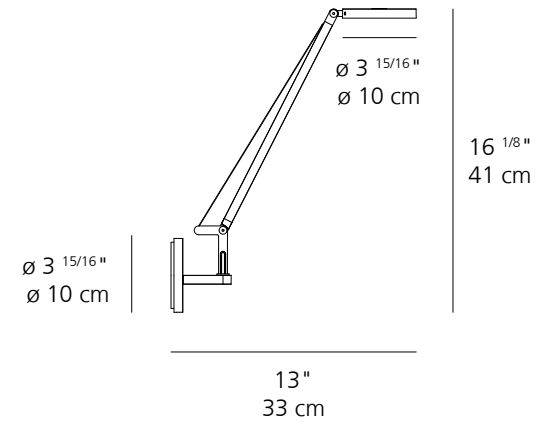

Tension cables, internal tension springs and external tension control cables in aluminum.

Tilttable and rotatable diffuser with incorporated dimmer switch.

Wall bracket Ø 5 1/8" (13 cm) in anthracite grey, white or titanium grey.

CERTIFICATIONS

c.UL.us listed

Demetra Micro Wall

Technical data

MATERIALS	Fully adjustable body and head in painted aluminum. Tension cables, internal tension springs and external tension control cables in aluminum. Tiltable and rotatable diffuser with incorporated dimmer switch. Wall bracket \varnothing 5 1/8" (13 cm) in anthracite grey, white or titanium grey.
EMISSION	Direct
LIGHT SOURCE	LED 7W 3000K >90CRI or 7W 2700K >90CRI
DIMMING FEATURE	Dimmable.
FINISH	● Anthracite Grey ○ White ● Matte Black
CERTIFICATIONS	c.UL.us listed