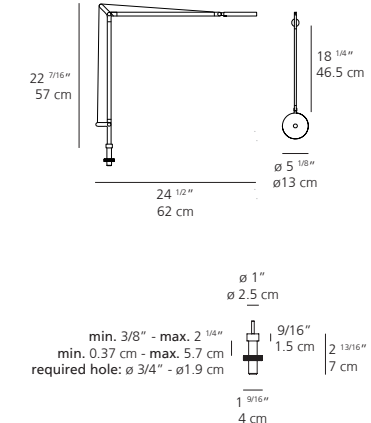

**NOVOTEL LONDON CANARY WHARF,
LONDON, UK**

NOVOTEL LONDON CANARY WHARF,
LONDON, UK

Demetra Table

Technical data

DEMETRA WITH BASE

DEMETRA WITH CLAMP

DEMETRA WITH INSET PIVOT

	DEMETRA WITH BASE	DEMETRA WITH CLAMP	DEMETRA WITH INSET PIVOT
MATERIALS	Fully adjustable arms and head in painted aluminum.	Fully adjustable arms and head in painted aluminum.	Fully adjustable arms and head in painted aluminum.
EMISSION	Direct	Direct	Direct
LIGHT SOURCE	LED 9W 2700K>90CRI	LED 9W 2700K>90CRI	LED 9W 2700K>90CRI
DIMMING FEATURE	Dimmable. Available with or without sensor (for anthracite grey and white finishes only).	Dimmable. Available with or without sensor (for anthracite grey and white finishes only).	Dimmable. Available with or without sensor (for anthracite grey and white finishes only).
FINISH	<ul style="list-style-type: none"> ● Anthracite Grey ○ White ● Matte Black 	<ul style="list-style-type: none"> ● Anthracite Grey ○ White ● Matte Black 	<ul style="list-style-type: none"> ● Anthracite Grey ○ White ● Matte Black
CERTIFICATIONS	c.UL.us listed	c.UL.us listed	c.UL.us listed