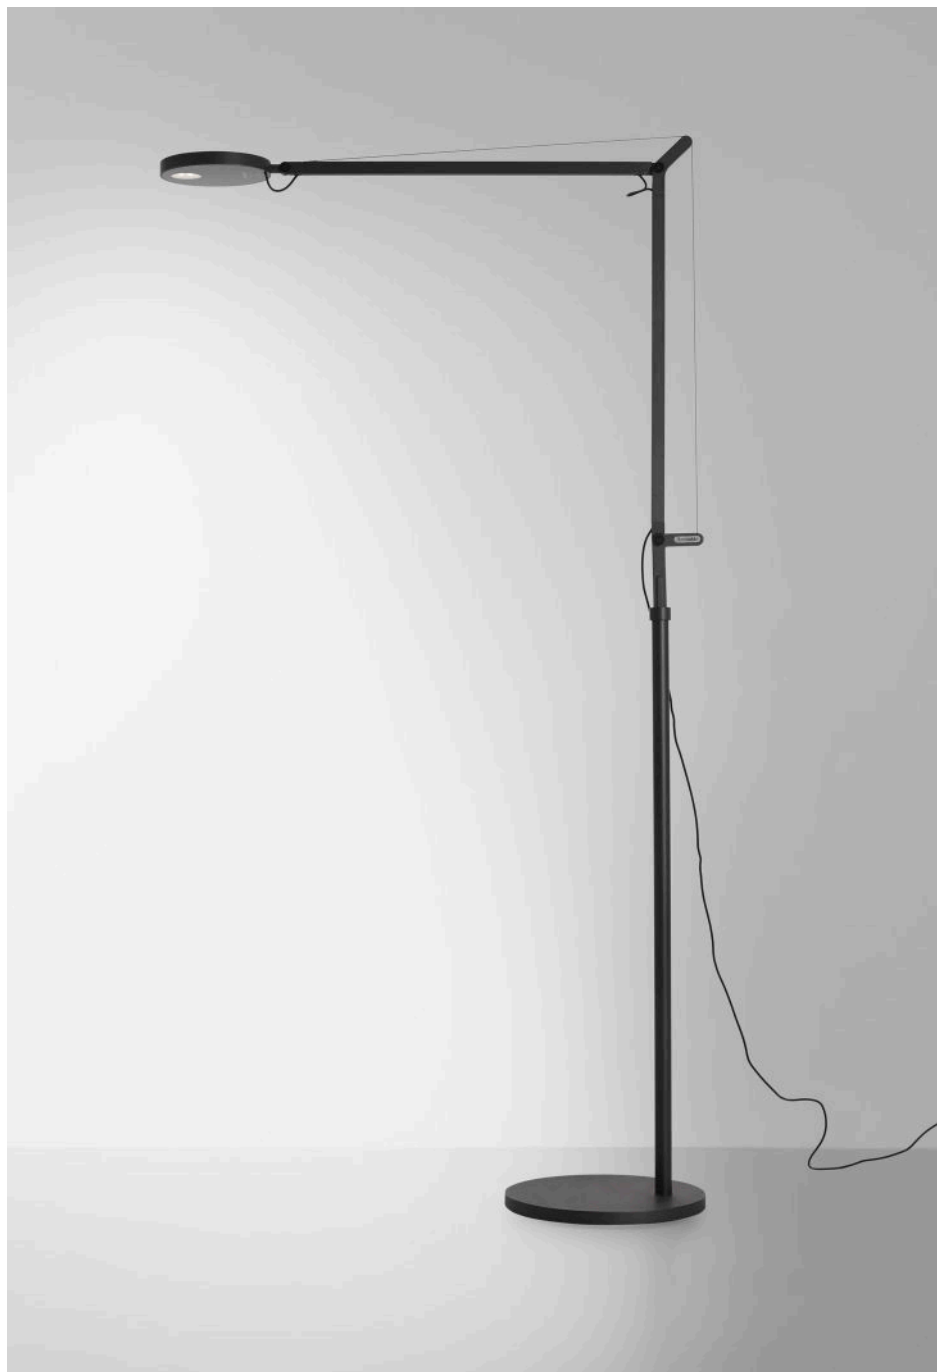

Demetra Professional Table

Technical data

DEMETRA WITH BASE

DEMETRA WITH CLAMP

DEMETRA WITH INSET PIVOT

MATERIALS	Fully adjustable arms and head in painted aluminum.	Fully adjustable arms and head in painted aluminum.	Fully adjustable arms and head in painted aluminum.
EMISSION	Direct	Direct	Direct
LIGHT SOURCE	LED 9W 2700K>90CRI	LED 12W 3000K>90CRI	LED 12W 3000K>90CRI
DIMMING FEATURE	Dimmable. Available with or without sensor (for anthracite grey and white finishes only).	Dimmable.	Dimmable.
FINISH	● Matte Black	● Matte Black	● Matte Black
CERTIFICATIONS	c.UL.us listed	c.UL.us listed	c.UL.us listed

Demetra Micro Table

Technical data

MATERIALS	Fully adjustable arms and head in painted aluminum.
EMISSION	Direct
LIGHT SOURCE	LED 7W 3000K>90CRI or 7W 2700K>90CRI
DIMMING FEATURE	Dimmable
FINISH	<ul style="list-style-type: none"> ● Anthracite Grey ○ White ● Matte Black
CERTIFICATIONS	c.UL.us listed

Demetra Floor

Technical data

MATERIALS	Fully adjustable arms and head in painted aluminum. Floor base in anthracite grey, white or titanium grey.
EMISSION	Direct
LIGHT SOURCE	LED 9W 2700K>90CRI
DIMMING FEATURE	Dimmable. Available with or without sensor (for anthracite grey and white finishes only).
FINISH	● Anthracite Grey ○ White ● Matte Black
CERTIFICATIONS	c.UL.us listed

Demetra Wall

Technical data

MATERIALS

Fully adjustable body and head in painted aluminum.

Tension cables, internal tension springs and external tension control cables in aluminum.

Tiltable and rotatable diffuser with incorporated dimmer switch.