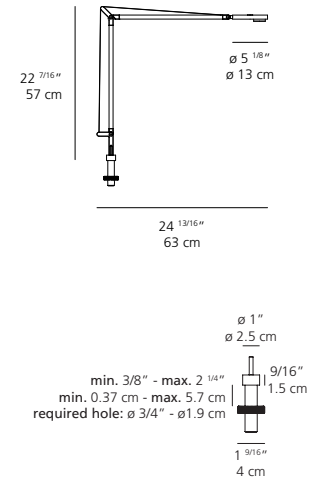

**NOVOTEL LONDON CANARY WHARF,
LONDON, UK**

NOVOTEL LONDON CANARY WHARF,
LONDON, UK

Demetra Table

Technical data

DEMETRA WITH BASE

DEMETRA WITH CLAMP

DEMETRA WITH INSET PIVOT

	DEMETRA WITH BASE	DEMETRA WITH CLAMP	DEMETRA WITH INSET PIVOT
MATERIALS	Fully adjustable arms and head in painted aluminum.	Fully adjustable arms and head in painted aluminum.	Fully adjustable arms and head in painted aluminum.
EMISSION	Direct	Direct	Direct
LIGHT SOURCE	LED 9W 2700K>90CRI	LED 9W 2700K>90CRI	LED 9W 2700K>90CRI
DIMMING FEATURE	Dimmable. Available with or without sensor (for anthracite grey and white finishes only).	Dimmable. Available with or without sensor (for anthracite grey and white finishes only).	Dimmable. Available with or without sensor (for anthracite grey and white finishes only).
FINISH	<ul style="list-style-type: none"> ● Anthracite Grey ○ White ● Matte Black 	<ul style="list-style-type: none"> ● Anthracite Grey ○ White ● Matte Black 	<ul style="list-style-type: none"> ● Anthracite Grey ○ White ● Matte Black
CERTIFICATIONS	c.UL.us listed	c.UL.us listed	c.UL.us listed

Demetra Professional Table

Technical data

DEMETRA WITH BASE

DEMETRA WITH CLAMP

DEMETRA WITH INSET PIVOT

MATERIALS	Fully adjustable arms and head in painted aluminum.	Fully adjustable arms and head in painted aluminum.	Fully adjustable arms and head in painted aluminum.
EMISSION	Direct	Direct	Direct
LIGHT SOURCE	LED 9W 2700K>90CRI	LED 12W 3000K>90CRI	LED 12W 3000K>90CRI
DIMMING FEATURE	Dimmable. Available with or without sensor (for anthracite grey and white finishes only).	Dimmable.	Dimmable.
FINISH	● Matte Black	● Matte Black	● Matte Black
CERTIFICATIONS	c.UL.us listed	c.UL.us listed	c.UL.us listed