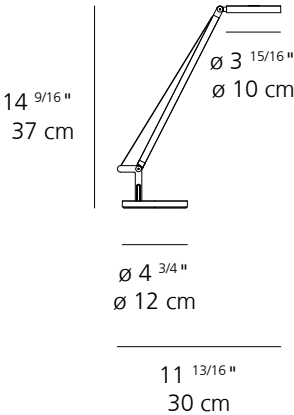

Technical data

MATERIALS	Fully adjustable arms and head in painted aluminum.
EMISSION	Direct
LIGHT SOURCE	LED 7W 3000K>90CRI or 7W 2700K>90CRI
DIMMING FEATURE	Dimmable
FINISH	● Anthracite Grey ○ White ● Matte Black
CERTIFICATIONS	c.UL.us listed