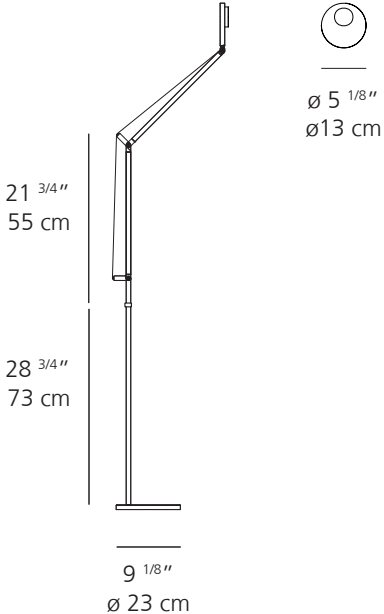

Technical data

MATERIALS	Fully adjustable arms and head in painted aluminum. Floor base in anthracite grey, white or titanium grey.
EMISSION	Direct
LIGHT SOURCE	LED 12W 3000K >90CRI Features anti-glare reflector
DIMMING FEATURE	Dimmable.
FINISH	● Matte Black
CERTIFICATIONS	c.UL.us listed