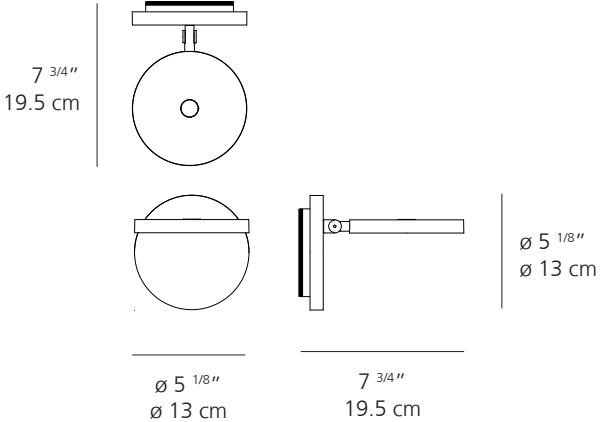

Tension cables, internal tension springs and external tension control cables in aluminum.

Tilttable and rotatable diffuser with incorporated dimmer switch.

Wall bracket Ø 5 1/8" (13 cm) in anthracite grey, white or titanium grey.

CERTIFICATIONS

c.UL.us listed

Demetra Micro Wall

Technical data

MATERIALS	Fully adjustable body and head in painted aluminum. Tension cables, internal tension springs and external tension control cables in aluminum. Tiltable and rotatable diffuser with incorporated dimmer switch. Wall bracket \varnothing 5 1/8" (13 cm) in anthracite grey, white or titanium grey.
EMISSION	Direct
LIGHT SOURCE	LED 7W 3000K >90CRI or 7W 2700K >90CRI
DIMMING FEATURE	Dimmable.
FINISH	● Anthracite Grey ○ White ● Matte Black
CERTIFICATIONS	c.UL.us listed

Demetra Spot Wall

Technical data

MATERIALS	Fully adjustable head in painted aluminum.
EMISSION	Direct and indirect
LIGHT SOURCE	LED 10.6W 2700K >90CRI
DIMMING FEATURE	Available with or without switch. Dimmable when with switch on/off when without switch
FINISH	<ul style="list-style-type: none"> ● Anthracite Grey ○ White ● Matte Black
CERTIFICATIONS	c.UL.us listed