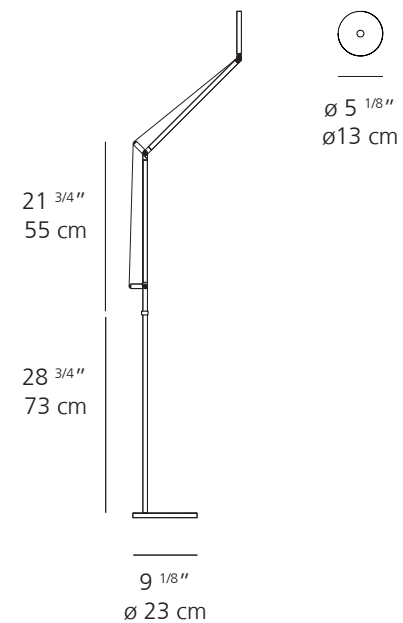

Technical data

MATERIALS	Fully adjustable arms and head in painted aluminum. Floor base in anthracite grey, white or titanium grey.
EMISSION	Direct
LIGHT SOURCE	LED 9W 2700K>90CRI
DIMMING FEATURE	Dimmable. Available with or without sensor (for anthracite grey and white finishes only).
FINISH	● Anthracite Grey ○ White ● Matte Black
CERTIFICATIONS	c.UL.us listed