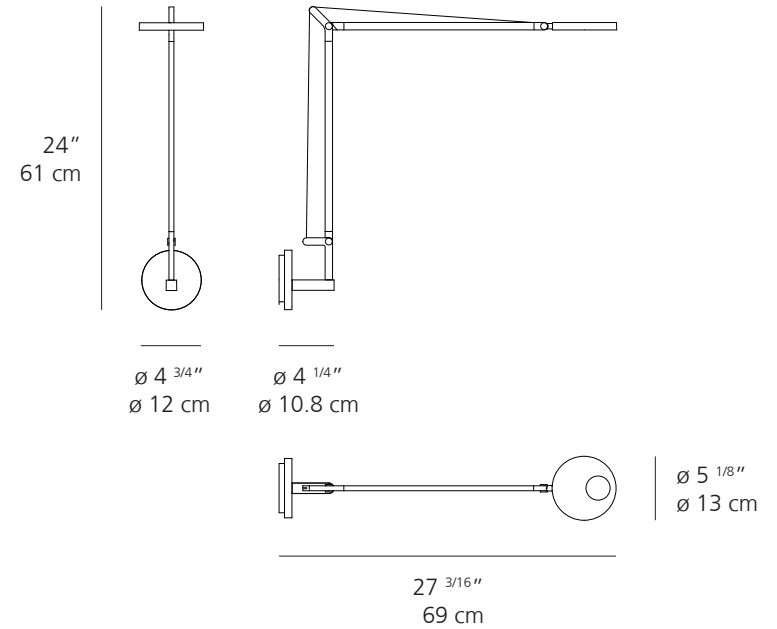

Demetra Micro Table

Technical data

MATERIALS	Fully adjustable arms and head in painted aluminum.
EMISSION	Direct
LIGHT SOURCE	LED 7W 3000K>90CRI or 7W 2700K>90CRI
DIMMING FEATURE	Dimmable
FINISH	<ul style="list-style-type: none"> ● Anthracite Grey ○ White ● Matte Black
CERTIFICATIONS	c.UL.us listed

Demetra Wall

Technical data

MATERIALS

Fully adjustable body and head in painted aluminum.

Tension cables, internal tension springs and external tension control cables in aluminum.

Tiltable and rotatable diffuser with incorporated dimmer switch.