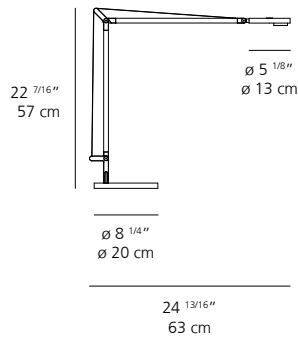

**NOVOTEL LONDON CANARY WHARF,
LONDON, UK**

NOVOTEL LONDON CANARY WHARF,
LONDON, UK

Demetra Table

Technical data

DEMETRA WITH BASE

DEMETRA WITH CLAMP

DEMETRA WITH INSET PIVOT

	DEMETRA WITH BASE	DEMETRA WITH CLAMP	DEMETRA WITH INSET PIVOT
MATERIALS	Fully adjustable arms and head in painted aluminum.	Fully adjustable arms and head in painted aluminum.	Fully adjustable arms and head in painted aluminum.
EMISSION	Direct	Direct	Direct
LIGHT SOURCE	LED 9W 2700K>90CRI	LED 9W 2700K>90CRI	LED 9W 2700K>90CRI
DIMMING FEATURE	Dimmable. Available with or without sensor (for anthracite grey and white finishes only).	Dimmable. Available with or without sensor (for anthracite grey and white finishes only).	Dimmable. Available with or without sensor (for anthracite grey and white finishes only).
FINISH	<ul style="list-style-type: none"> ● Anthracite Grey ○ White ● Matte Black 	<ul style="list-style-type: none"> ● Anthracite Grey ○ White ● Matte Black 	<ul style="list-style-type: none"> ● Anthracite Grey ○ White ● Matte Black
CERTIFICATIONS	c.UL.us listed	c.UL.us listed	c.UL.us listed

Demetra Professional Table

Technical data

DEMETRA WITH BASE

DEMETRA WITH CLAMP

DEMETRA WITH INSET PIVOT

MATERIALS	Fully adjustable arms and head in painted aluminum.	Fully adjustable arms and head in painted aluminum.	Fully adjustable arms and head in painted aluminum.
EMISSION	Direct	Direct	Direct
LIGHT SOURCE	LED 9W 2700K>90CRI	LED 12W 3000K>90CRI	LED 12W 3000K>90CRI
DIMMING FEATURE	Dimmable. Available with or without sensor (for anthracite grey and white finishes only).	Dimmable.	Dimmable.
FINISH	● Matte Black	● Matte Black	● Matte Black
CERTIFICATIONS	c.UL.us listed	c.UL.us listed	c.UL.us listed