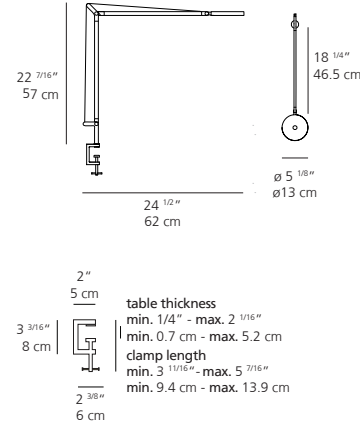

**NOVOTEL LONDON CANARY WHARF,
LONDON, UK**

NOVOTEL LONDON CANARY WHARF,
LONDON, UK

Demetra Table

Technical data

DEMETRA WITH BASE

DEMETRA WITH CLAMP

DEMETRA WITH INSET PIVOT

	DEMETRA WITH BASE	DEMETRA WITH CLAMP	DEMETRA WITH INSET PIVOT
MATERIALS	Fully adjustable arms and head in painted aluminum.	Fully adjustable arms and head in painted aluminum.	Fully adjustable arms and head in painted aluminum.
EMISSION	Direct	Direct	Direct
LIGHT SOURCE	LED 9W 2700K>90CRI	LED 9W 2700K>90CRI	LED 9W 2700K>90CRI
DIMMING FEATURE	Dimmable. Available with or without sensor (for anthracite grey and white finishes only).	Dimmable. Available with or without sensor (for anthracite grey and white finishes only).	Dimmable. Available with or without sensor (for anthracite grey and white finishes only).
FINISH	<ul style="list-style-type: none"> ● Anthracite Grey ○ White ● Matte Black 	<ul style="list-style-type: none"> ● Anthracite Grey ○ White ● Matte Black 	<ul style="list-style-type: none"> ● Anthracite Grey ○ White ● Matte Black
CERTIFICATIONS	c.UL.us listed	c.UL.us listed	c.UL.us listed

Demetra Professional Table

Technical data

DEMETRA WITH BASE

DEMETRA WITH CLAMP

DEMETRA WITH INSET PIVOT

MATERIALS	Fully adjustable arms and head in painted aluminum.	Fully adjustable arms and head in painted aluminum.	Fully adjustable arms and head in painted aluminum.
EMISSION	Direct	Direct	Direct
LIGHT SOURCE	LED 9W 2700K>90CRI	LED 12W 3000K>90CRI	LED 12W 3000K>90CRI
DIMMING FEATURE	Dimmable. Available with or without sensor (for anthracite grey and white finishes only).	Dimmable.	Dimmable.
FINISH	● Matte Black	● Matte Black	● Matte Black
CERTIFICATIONS	c.UL.us listed	c.UL.us listed	c.UL.us listed