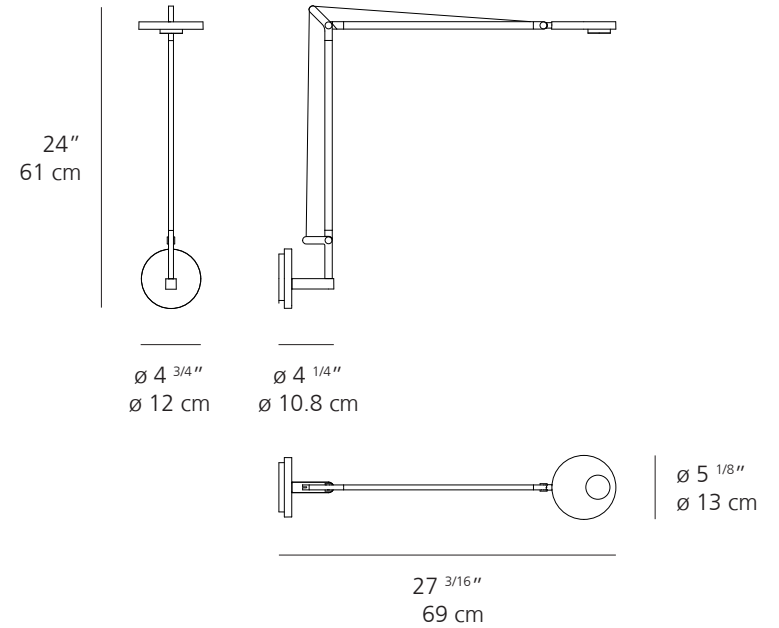

Technical data

MATERIALS

Fully adjustable body and head in painted aluminum.

Tension cables, internal tension springs and external tension control cables in aluminum.

Tilttable and rotatable diffuser with incorporated dimmer switch.

Wall bracket Ø 5 1/8" (13 cm) in anthracite grey, white or titanium grey.

EMISSION

Direct

LIGHT SOURCE

LED 12W 3000K >90CRI
Features anti-glare reflector

DIMMING FEATURE

Dimmable.

FINISH

● Matte Black

CERTIFICATIONS

c.UL.us listed