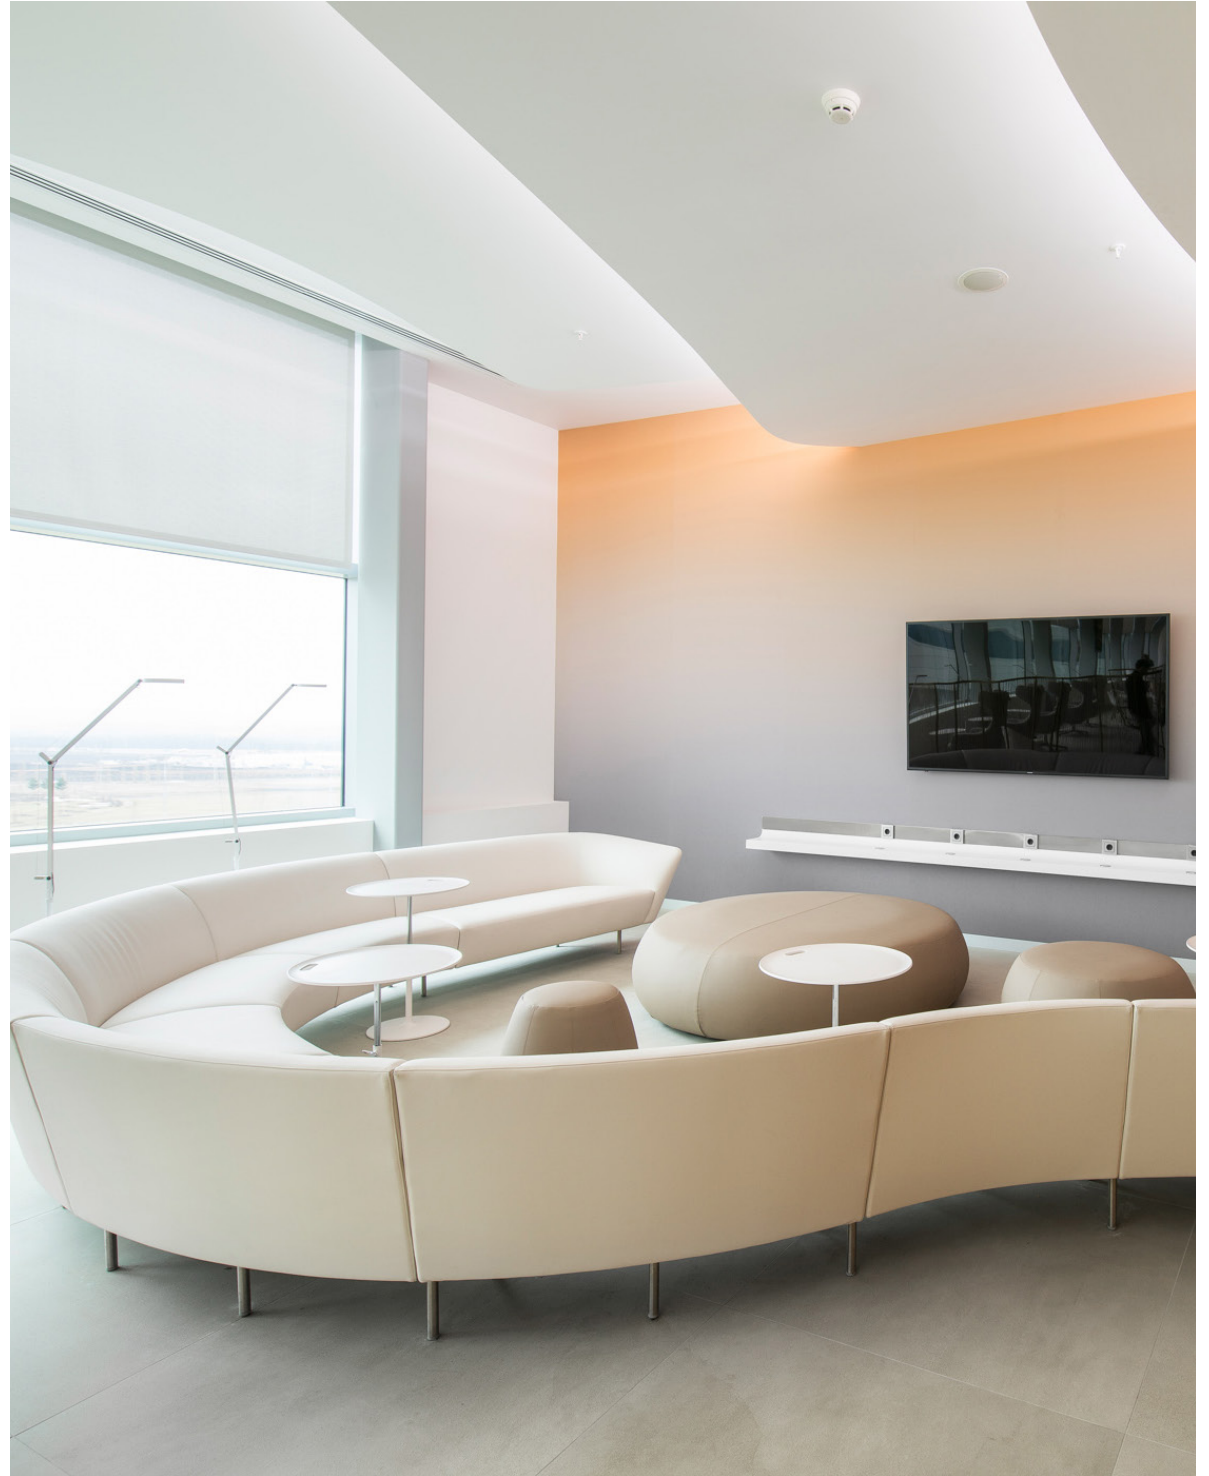

**BUSINESS LOUNGE, PLATOV AIRPORT
ROSTOV ON DON, RUSSIA**

Project: VOX Architects
Photo: Mamuka Khelashvili