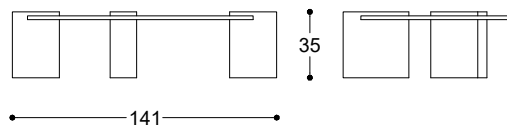

Coffee tables in two sizes with legs Ash moka solid wood. Top in matt Calacatta Vagli Oro marble, Blue Roma glossy quartzite, in open pore Travertino Romano or in glossy Breccia Lunare marble.

Tavolini in due dimensioni con gambe in Frassino massiccio tinto moka. Top in marmo Calacatta Vaglio Oro opaco, quarzite Blue Roma lucido, in Travertino Romano a poro aperto o in marmo Breccia Lunare lucido.

Article: Coffee table top in matt Calacatta Vagli oro marble
Code: BAMO70FC
Article: Coffee table top in glossy Blue Roma quartzite
Code: BAMO70FB
Article: Coffee table top in open pore Travertino Romano
Code: BAMO70FT
Article: Coffee table top in open pore Breccia Lunare
Code: BAMO70FL