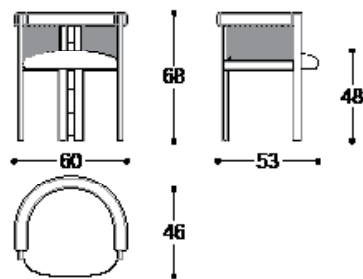

Dining chair with or without Vienna straw with solid ash structure, moka lacquered. Seat and back padding in expanded polyurethane. Brass rods. Non-removable cover.

Sedia con o senza paglia di Vienna con struttura in Frassino massiccio, tinto moka. Imbottitura seduta e schienale in poliuretano espanso. Tondini in ottone. Non sfoderabile.

Article: Dining chair
Code: BKUM21

Article: Dining chair with Vienna straw
Code: BKUM21PV