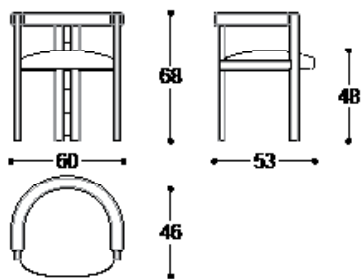

Dining chair with or without Vienna straw with solid ash structure, moka lacquered. Seat and back padding in expanded polyurethane. Brass rods. Non-removable cover.

Sedia con o senza paglia di Vienna con struttura in Frassino massiccio, tinto moka. Imbottitura seduta e schienale in poliuretano espanso. Tondini in ottone. Non sfoderabile.

Article: Dining chair
Code: BKUM21

Article: Dining chair with Vienna straw
Code: BKUM21PV