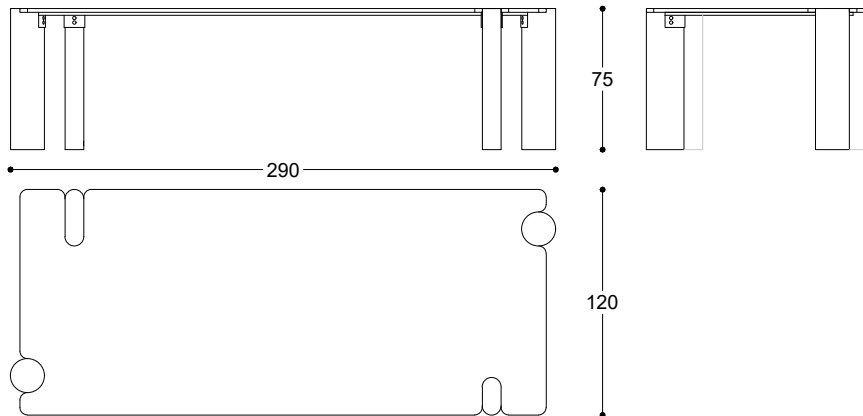

Black Tie studio + Artefatto, 2024

Table in three sizes with legs Ash moka solid wood. Top in glossy Breccia Lunare marble or Blue Roma glossy quartzite.

Tavolo in tre dimensioni con gambe in Frassino massiccio tinto moka. Top in marmo Breccia Lunare lucido o quarzite Blue Roma lucido.

Article: Dining tables in Ash moka wood 250 x 120
Code: BAMO250

Black Tie studio + Artefatto, 2024

Article: Dining tables in Ash moka wood 290 x 120
Code: BAMO290

Article: Dining tables in Ash moka wood diam. 180
Code: BAMO180