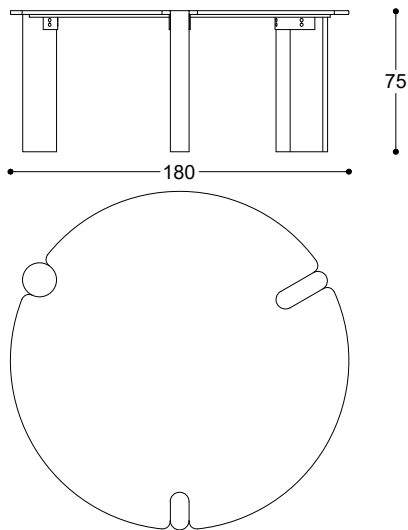

Black Tie studio + Artefatto, 2024

Table in three sizes with legs Ash moka solid wood. Top in glossy Breccia Lunare marble or Blue Roma glossy quartzite.

Tavolo in tre dimensioni con gambe in Frassino massiccio tinto moka. Top in marmo Breccia Lunare lucido o quarzite Blue Roma lucido.

Article: Dining tables in Ash moka wood 250 x 120
Code: BAMO250

Black Tie studio + Artefatto, 2024

Article: Dining tables in Ash moka wood 290 x 120
Code: BAMO290

Article: Dining tables in Ash moka wood diam. 180
Code: BAMO180