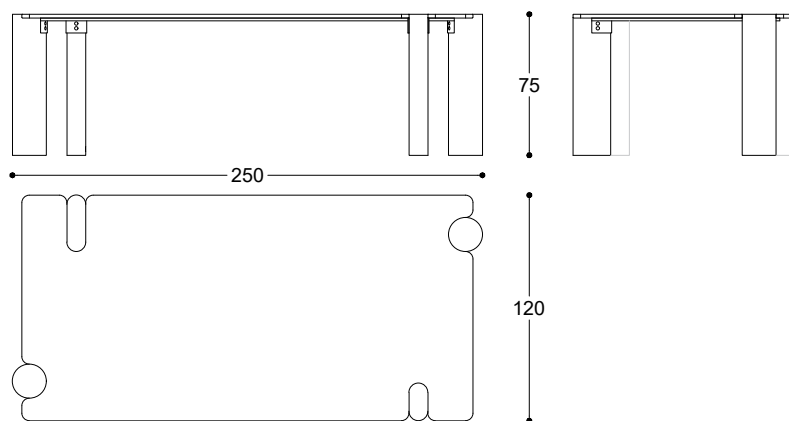

Black Tie studio + Artefatto, 2024

Table in three sizes with legs Ash moka solid wood. Top in glossy Breccia Lunare marble or Blue Roma glossy quartzite.

Tavolo in tre dimensioni con gambe in Frassino massiccio tinto moka. Top in marmo Breccia Lunare lucido o quarzite Blue Roma lucido.

Article: Dining tables in Ash moka wood 250 x 120
Code: BAMO250

Black Tie studio + Artefatto, 2024

Article: Dining tables in Ash moka wood 290 x 120
Code: BAMO290

Article: Dining tables in Ash moka wood diam. 180
Code: BAMO180