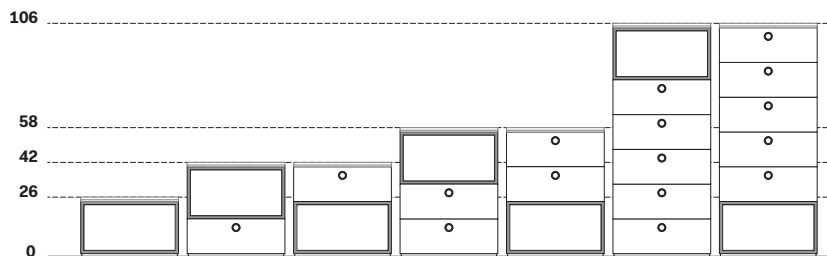

MODULARITÀ / MODULE SIZE

ALTEZZA / HEIGHT

CONTENITORI SQUARE - P. 44,1 / SQUARE UNITS - D 44,1