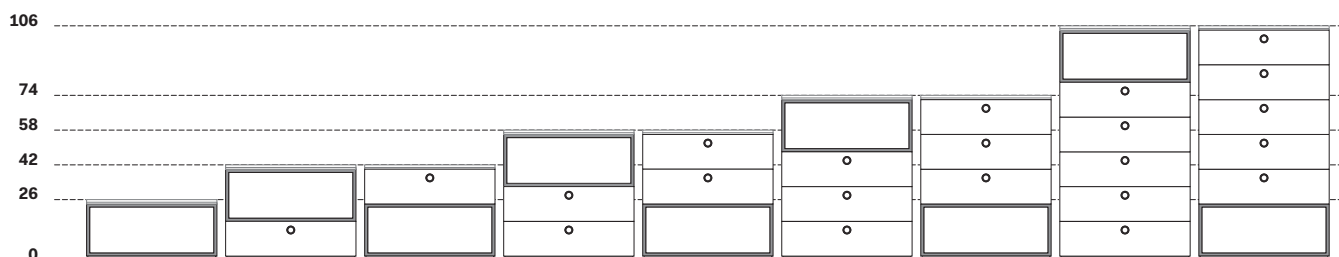

CONTENITORI SQUARE - P. 50,4 / SQUARE UNITS - D 50,4