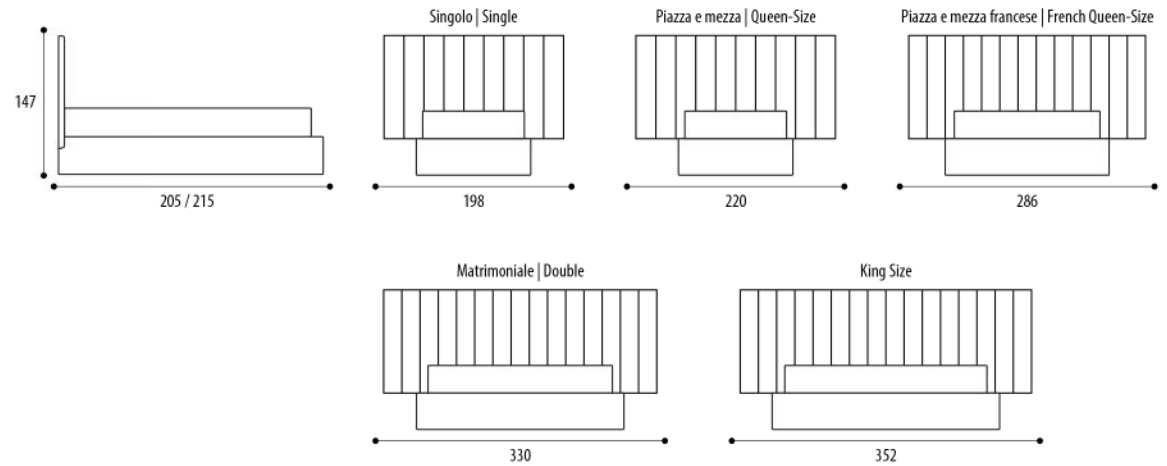

Michelangelo

Struttura: testata ancorata al muro in legno multistrato
Imbottitura: in poliuretano espanso
Rivestimento: in tessuto o pelle

Structure: headboard anchored to the wall in plywood
Padding: polyurethane foam
Covering: in fabric or leather

Misure Europee/European Sizes

Misure Americane/American Sizes