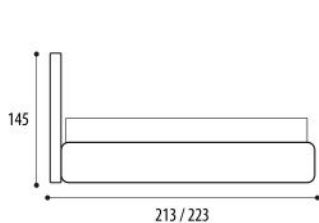

Ivonne

Struttura: Legno multistrato

Imbottitura: In poliuretano espanso

Rivestimento: in tessuto o pelle, parzialmente sfoderabile

Structure: plywood

Padding: in polyurethane foam

Covering: in fabric or leather, partially removable

Misure Europee/European Sizes

Matrimoniale | Double

King Size

Misure Americane/American Sizes

Full

American Queen

California King

American King