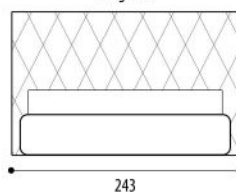

Ivonne

Struttura: Legno multistrato

Imbottitura: In poliuretano espanso

Rivestimento: in tessuto o pelle, parzialmente sfoderabile

Structure: plywood

Padding: in polyurethane foam

Covering: in fabric or leather, partially removable

Misure Europee/European Sizes

Matrimoniale | Double

King Size

Misure Americane/American Sizes

Full

American Queen

California King

American King