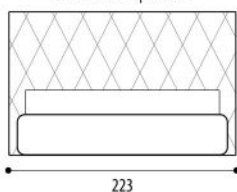

Ivonne

Struttura: Legno multistrato

Imbottitura: In poliuretano espanso

Rivestimento: in tessuto o pelle, parzialmente sfoderabile

Structure: plywood

Padding: in polyurethane foam

Covering: in fabric or leather, partially removable

Misure Europee/European Sizes

Matrimoniale | Double

King Size

Misure Americane/American Sizes

Full

American Queen

California King

American King