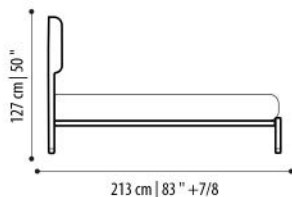

Structure: in brass and solid wood Canaletto walnut or Brown, Black or Grey painted ash

Padding: polyurethane foam

Covering: Headboard in quilted fabric or leather - not removable

Misure Europee/European Sizes

Matrimoniale | Double

King Size

Misure Americane/American Sizes

American Queen

American King

California King