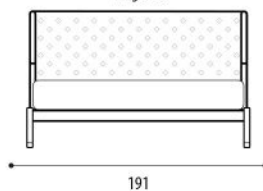

Structure: in brass and solid wood Canaletto walnut or Brown, Black or Grey painted ash

Padding: polyurethane foam

Covering: Headboard in quilted fabric or leather - not removable

Misure Europee/European Sizes

Matrimoniale | Double

King Size

Misure Americane/American Sizes

American Queen

American King

California King