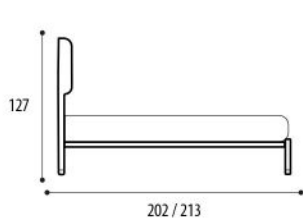

Structure: in brass and solid wood Canaletto walnut or Brown, Black or Grey painted ash

Padding: polyurethane foam

Covering: Headboard in quilted fabric or leather - not removable

Misure Europee/European Sizes

Matrimoniale | Double

King Size

Misure Americane/American Sizes

American Queen

American King

California King