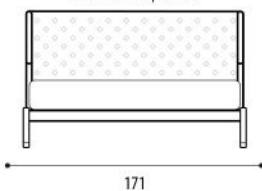

Structure: in brass and solid wood Canaletto walnut or Brown, Black or Grey painted ash

Padding: polyurethane foam

Covering: Headboard in quilted fabric or leather - not removable

Misure Europee/European Sizes

Matrimoniale | Double

King Size

Misure Americane/American Sizes

American Queen

American King

California King