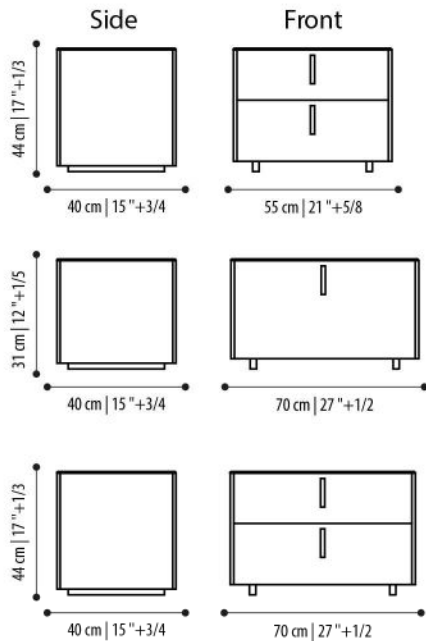

Nuage

design Joe Garzone

Struttura: in legno impiallacciato in diverse essenze interno cassetti impiallacciato

Montanti: in legno in diverse essenze

Piano: in legno, vetro o marmo in diverse finiture

Maniglie: in ottone o metallo verniciato in diverse finiture

Structure: in wood veneered in different essences or glossy or matt lacquered wood interior drawers leather effect

Struts: in wood in different finishes

Top: in wood, glass or marble in different finishes

Handles: in brass or painted metal in different finishes

Comodino / Nightstand