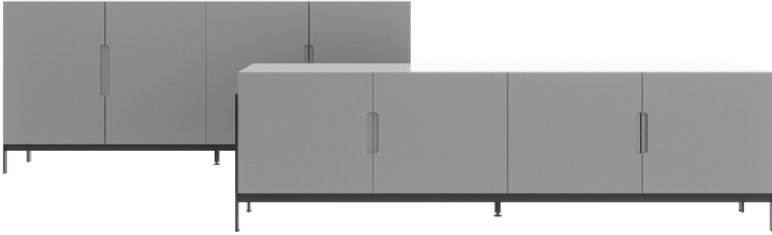

The Float sideboard plays with the concept of support and storage: the base becomes a design element to be shown off to full effect, putting its function in clear view. The sideboard comes in three widths and in any of the matt or oxidized lacquered colours; the base also comes in the metal lacquered finish.

NOVAMOBILI

MADIA FLOAT / FLOAT SIDEBOARD

Madia L. 103,2

103,2cm-wide sideboard

Attrezzabile con staffe portabicchieri / Can be fitted with wine glass racks

Larghezza Width	Profondità Depth	Altezza Height	Peso Weight
103,2 cm	52 cm	60 cm	44,1 kg
		85 cm	55,7 kg
		111 cm	67,4 kg

Madia L. 153,2

153,2cm-wide sideboard

Attrezzabile con staffe portabicchieri / Can be fitted with wine glass racks

Larghezza Width	Profondità Depth	Altezza Height	Peso Weight
153,2 cm	52 cm	60 cm	71,5 kg
		85 cm	91,1 kg

NOVAMOBILI

MADIA FLOAT / FLOAT SIDEBOARD

Madia L. 203,2

203,2cm-wide sideboard

Attrezzabile con staffe portabicchieri / Can be fitted with wine glass racks

Larghezza Width	Profondità Depth	Altezza Height	Peso Weight
<u>203,2 cm</u>	<u>52 cm</u>	<u>60 cm</u>	<u>84,7 kg</u>
		<u>85 cm</u>	<u>108 kg</u>