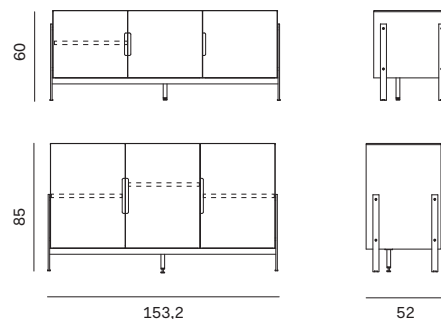

The Float sideboard plays with the concept of support and storage: the base becomes a design element to be shown off to full effect, putting its function in clear view. The sideboard comes in three widths and in any of the matt or oxidized lacquered colours; the base also comes in the metal lacquered finish.

NOVAMOBILI

MADIA FLOAT / FLOAT SIDEBOARD

Madia L. 103,2

103,2cm-wide sideboard

Attrezzabile con staffe portabicchieri / Can be fitted with wine glass racks

Larghezza Width	Profondità Depth	Altezza Height	Peso Weight
103,2 cm	52 cm	60 cm	44,1 kg
		85 cm	55,7 kg
		111 cm	67,4 kg

Madia L. 153,2

153,2cm-wide sideboard

Attrezzabile con staffe portabicchieri / Can be fitted with wine glass racks

Larghezza Width	Profondità Depth	Altezza Height	Peso Weight
153,2 cm	52 cm	60 cm	71,5 kg
		85 cm	91,1 kg

NOVAMOBILI

MADIA FLOAT / FLOAT SIDEBOARD

Madia L. 203,2

203,2cm-wide sideboard

Attrezzabile con staffe portabicchieri / Can be fitted with wine glass racks

Larghezza Width	Profondità Depth	Altezza Height	Peso Weight
<u>203,2 cm</u>	<u>52 cm</u>	<u>60 cm</u>	<u>84,7 kg</u>
		<u>85 cm</u>	<u>108 kg</u>