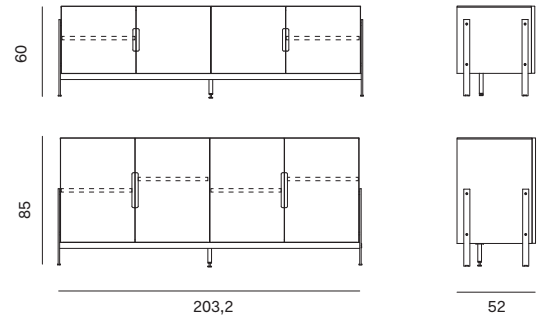

The Float sideboard plays with the concept of support and storage: the base becomes a design element to be shown off to full effect, putting its function in clear view. The sideboard comes in three widths and in any of the matt or oxidized lacquered colours; the base also comes in the metal lacquered finish.

NOVAMOBILI

MADIA FLOAT / FLOAT SIDEBOARD

Madia L. 103,2

103,2cm-wide sideboard

Attrezzabile con staffe portabicchieri / Can be fitted with wine glass racks

Larghezza Width	Profondità Depth	Altezza Height	Peso Weight
103,2 cm	52 cm	60 cm	44,1 kg
		85 cm	55,7 kg
		111 cm	67,4 kg

Madia L. 153,2

153,2cm-wide sideboard

Attrezzabile con staffe portabicchieri / Can be fitted with wine glass racks

Larghezza Width	Profondità Depth	Altezza Height	Peso Weight
153,2 cm	52 cm	60 cm	71,5 kg
		85 cm	91,1 kg

NOVAMOBILI

MADIA FLOAT / FLOAT SIDEBOARD

Madia L. 203,2

203,2cm-wide sideboard

Attrezzabile con staffe portabicchieri / Can be fitted with wine glass racks

Larghezza Width	Profondità Depth	Altezza Height	Peso Weight
<u>203,2 cm</u>	<u>52 cm</u>	<u>60 cm</u>	<u>84,7 kg</u>
		<u>85 cm</u>	<u>108 kg</u>