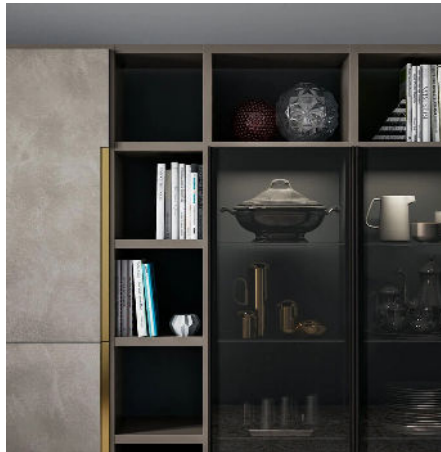

Wall systems

Speed Up

A double-sided shoulder-mounted day system for use in the center of the room or to be fixed to the wall, suspended, floor-standing or corner, Speed Up offers maximum design freedom. Customizable in finish, size, modules, even shape, it loves "tailor-made" in double-height spaces, attics, under-floor spaces: there it is at its best.

SPEED UP AND ITS MANY MODULES

In this composition, suitable for a living room, study or relaxation area, the floor-supported structure houses several combined modules: display cabinets, leather-effect drawers, the specially designed backrest for the TV, the sliding ladder system, which is practical for reaching even the highest points, a storage unit with a drop-down opening, and a protruding shelf that interrupts the depth measurement chosen.

MODERN LIVING SYSTEM AND CLASSIC ENVIRONMENT

The Speed Up program also finds its perfect fit in places steeped in history

Its rational, modern style becomes more refined and refined with careful selection of the modules to be used, such as the display cabinets with gray clear glass doors and brown metal frame with side grip. Finishes, such as the partial antiqued brass groove of the protruding cabinets with hinged doors, also contribute to the elegance.