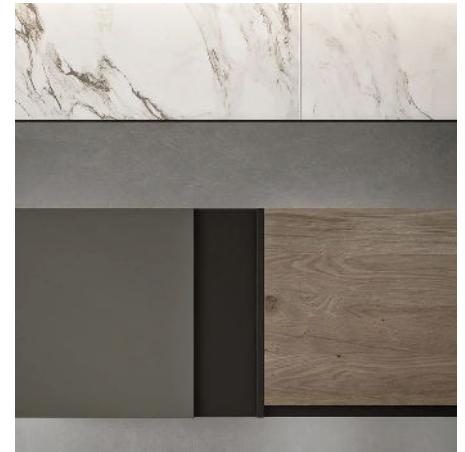

The modular system of this living room enhances the materials, in a mix of metal, glass, wood, and polished Calacatta gold stoneware for the top of the base units.

DAY SYSTEM WITH EQUIPABLE BACKRESTS

Slim Up has back modules that can be equipped, with the possibility of hanging shelves and open or closed wall units.

The wall unit on the aston gray matt lacquered equipable back has a vertical XL handle in brown metal, which plays contrast to the neighboring materials, ash oak and the back panel with a titanium metallic lacquered effect.