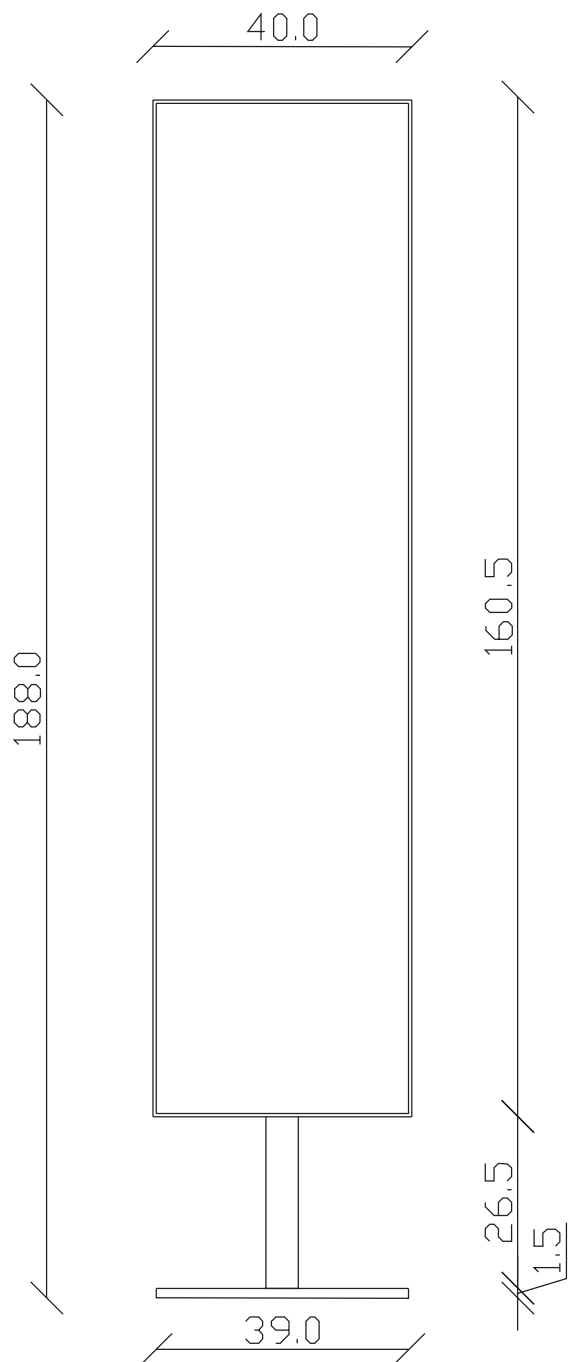

art. A115  
H185 L36 cm

SPECCHIO VISTA FRONTALE / front view mirror

SPECCHIO VISTA RETRO / rear view mirror