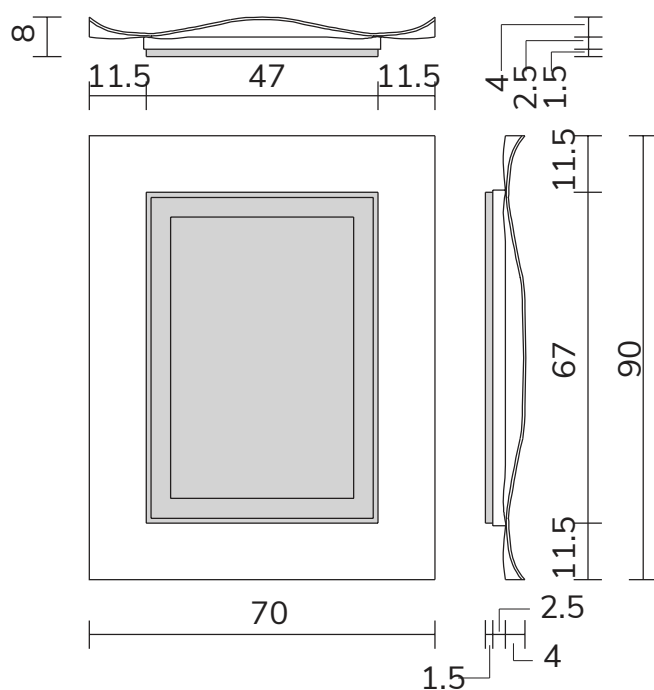

art. A080
H 90 L 70 cm

SPECCHIO VISTA FRONTALE / front view mirror

SPECCHIO VISTA RETRO / rear view mirror

art. A090
H 170 L 70 cm

SPECCHIO VISTA FRONTALE / front view mirror

SPECCHIO VISTA RETRO / rear view mirror