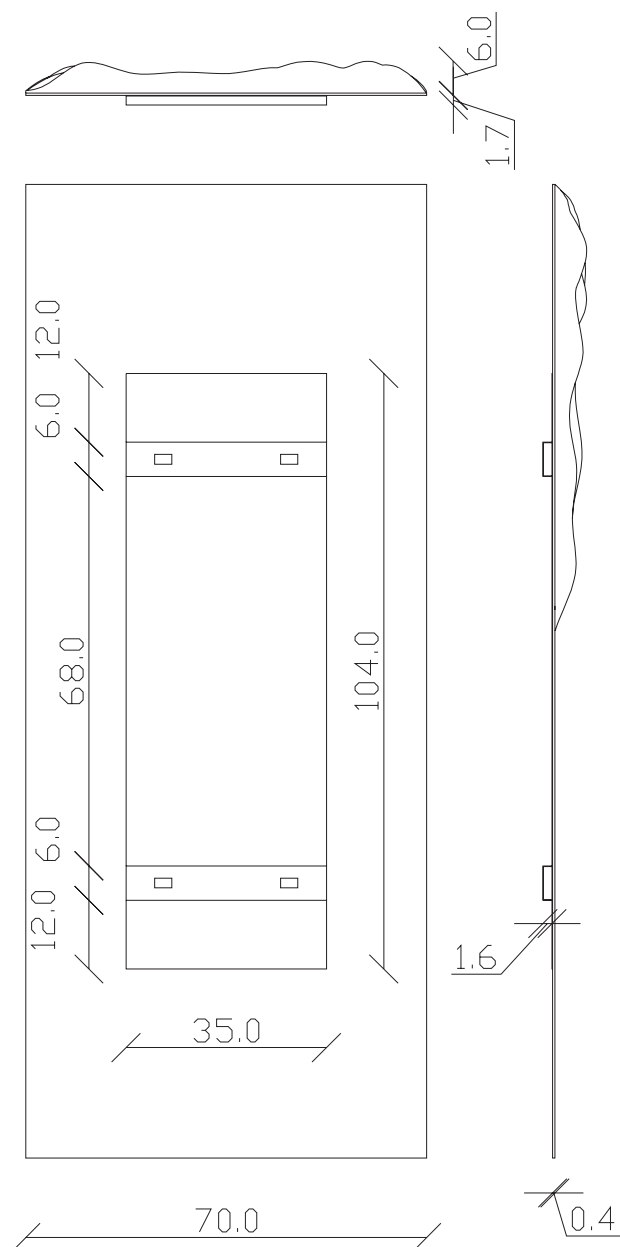

art. A158
H 170 L 70 cm

SPECCHIO VISTA FRONTALE / front view mirror

SPECCHIO VISTA RETRO / rear view mirror

art. A207

diametro 120 cm

SPECCHIO VISTA FRONTALE / front view mirror

SPECCHIO VISTA RETRO / rear view mirror