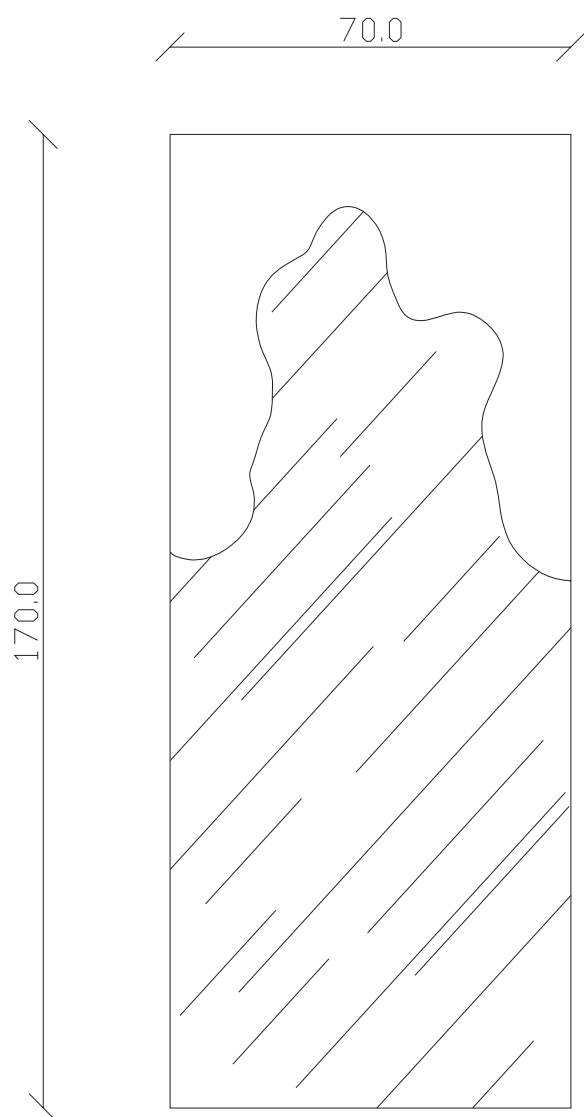

art. A158
H 170 L 70 cm

SPECCHIO VISTA FRONTALE / front view mirror

SPECCHIO VISTA RETRO / rear view mirror

art. A207

diametro 120 cm

SPECCHIO VISTA FRONTALE / front view mirror

SPECCHIO VISTA RETRO / rear view mirror