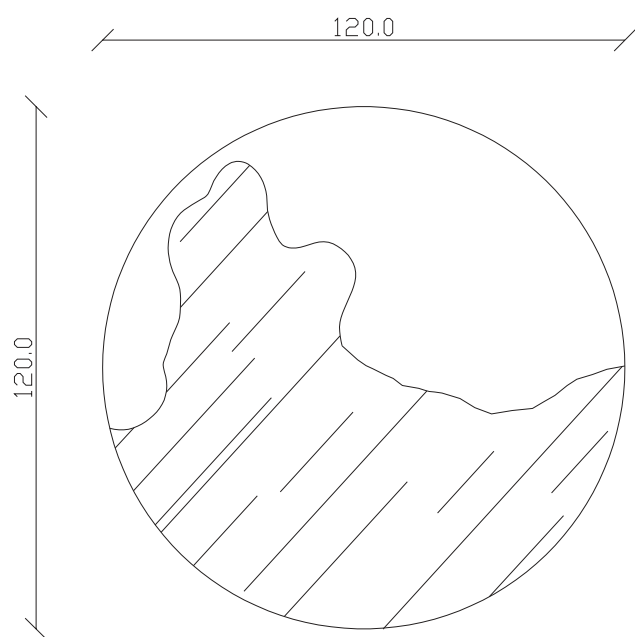

art. A158
H 170 L 70 cm

SPECCHIO VISTA FRONTALE / front view mirror

SPECCHIO VISTA RETRO / rear view mirror

art. A207

diametro 120 cm

SPECCHIO VISTA FRONTALE / front view mirror

SPECCHIO VISTA RETRO / rear view mirror