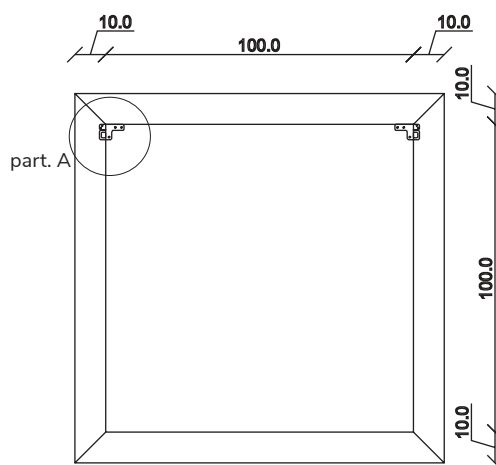

SPECCHIO VISTA RETRO / rear view mirror