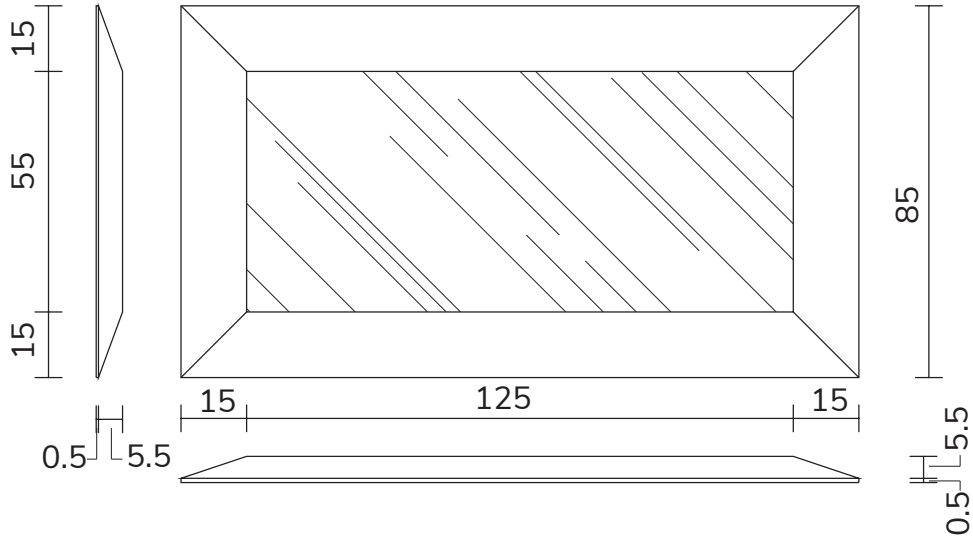

art. A084
H 155 L 85 cm

SPECCHIO VISTA FRONTALE / front view mirror