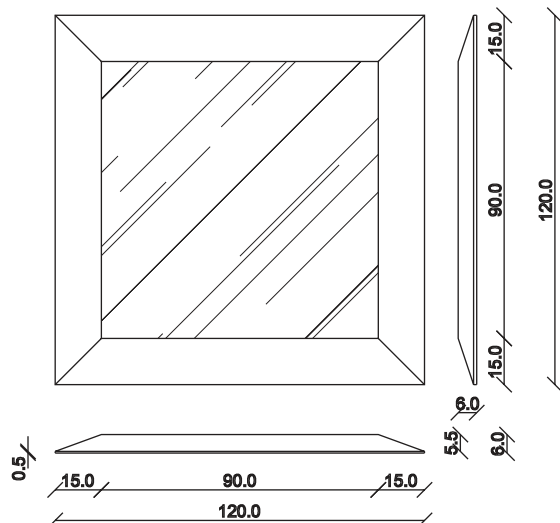

art. A085
H 120 L 120 cm

SPECCHIO VISTA FRONTALE / front view mirror