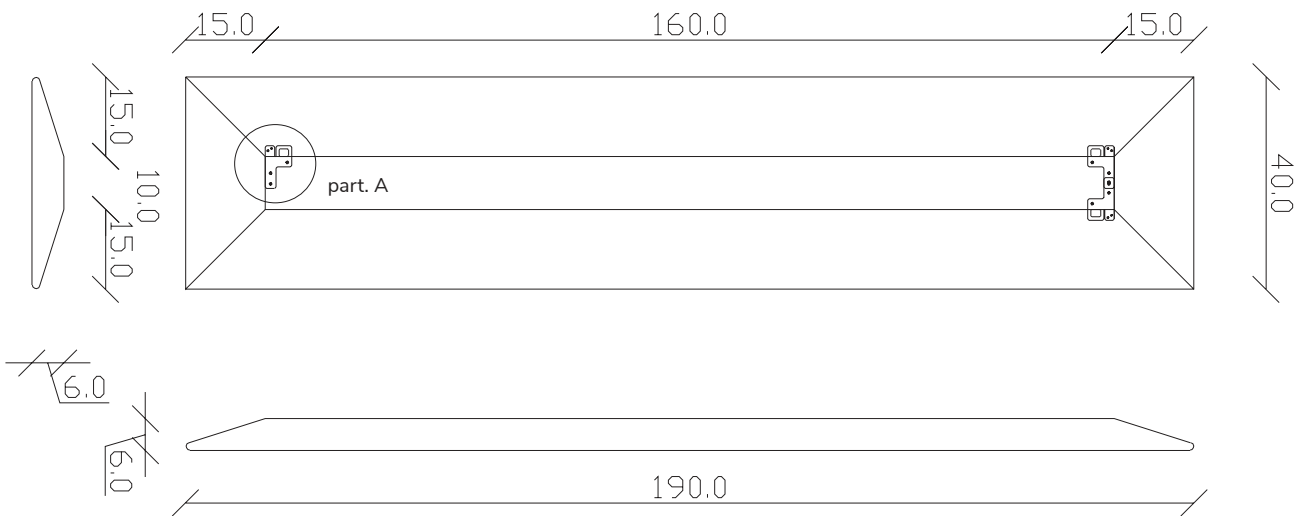

SPECCHIO VISTA RETRO / rear view mirror