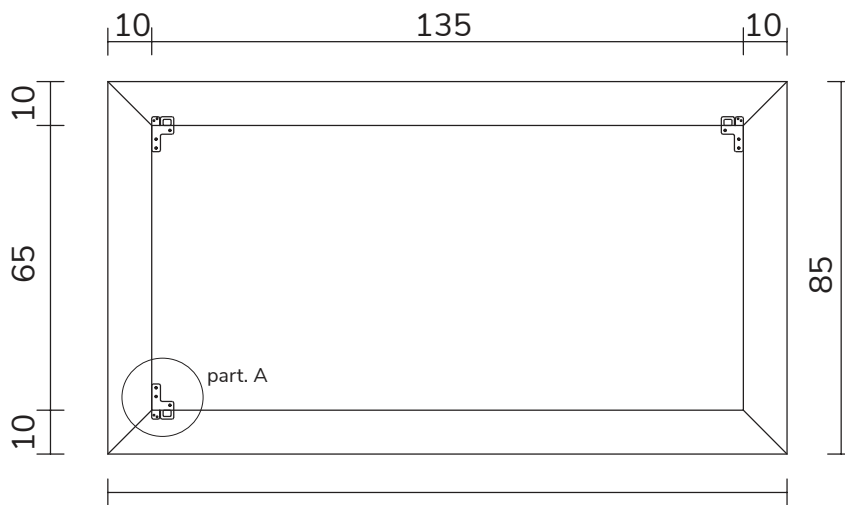

SPECCHIO VISTA RETRO / rear view mirror