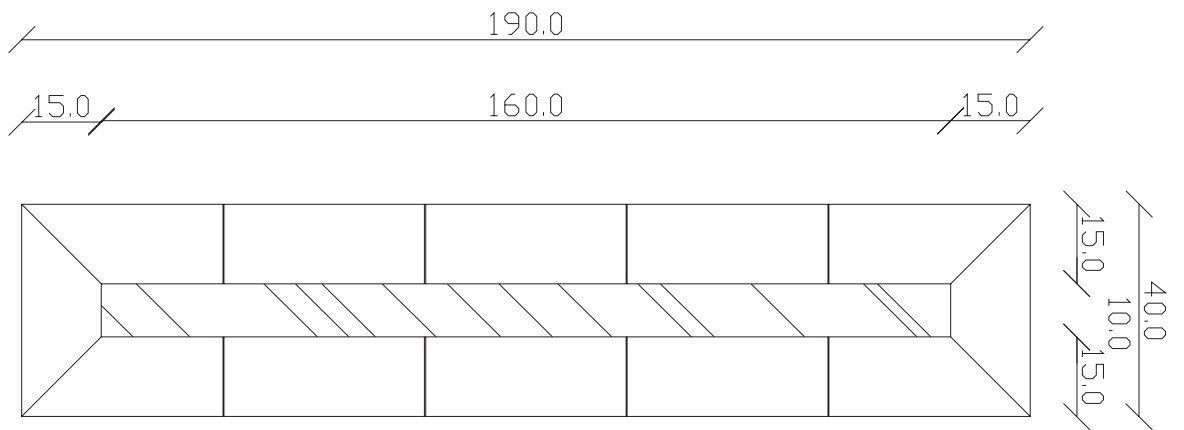

art. A114
H 190 L 40 cm

SPECCHIO VISTA FRONTALE / front view mirror