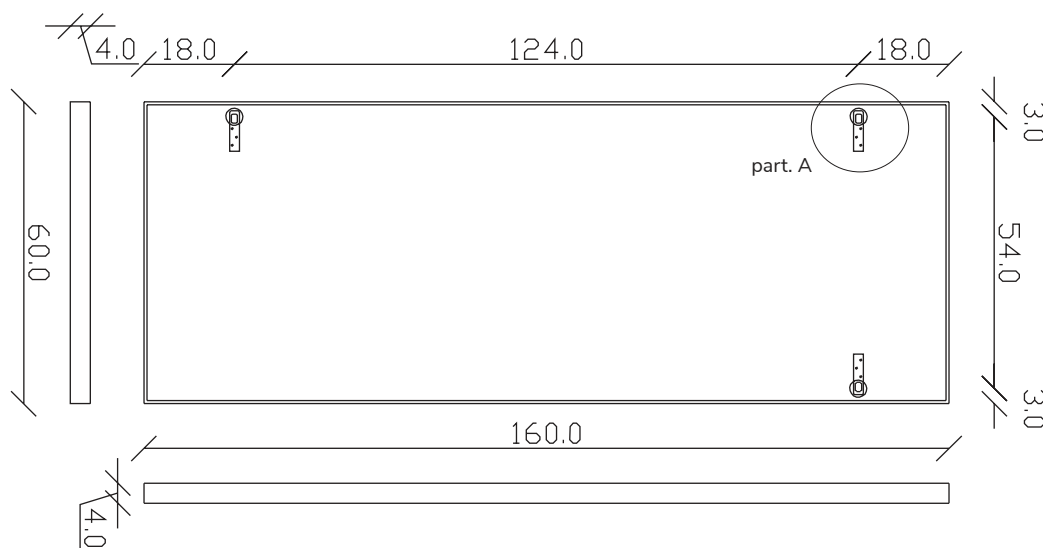

art. A066
H 160 L 60 cm

SPECCHIO VISTA FRONTALE / front view mirror

SPECCHIO VISTA RETRO / rear view mirror

PARTICOLARE MONTAGGIO FISCHER / detail fitting fischer

art. A033
H 190 L 85 cm

SPECCHIO VISTA FRONTALE / front view mirror