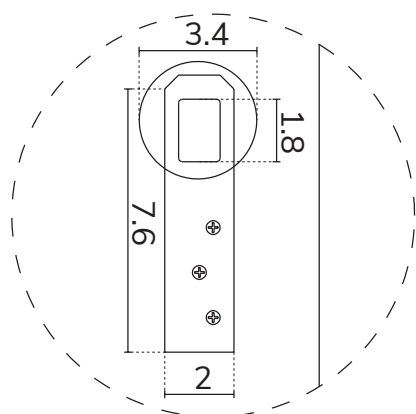

art. A066
H 160 L 60 cm

SPECCHIO VISTA FRONTALE / front view mirror

SPECCHIO VISTA RETRO / rear view mirror

PARTICOLARE MONTAGGIO FISCHER / detail fitting fischer

art. A033
H 190 L 85 cm

SPECCHIO VISTA FRONTALE / front view mirror