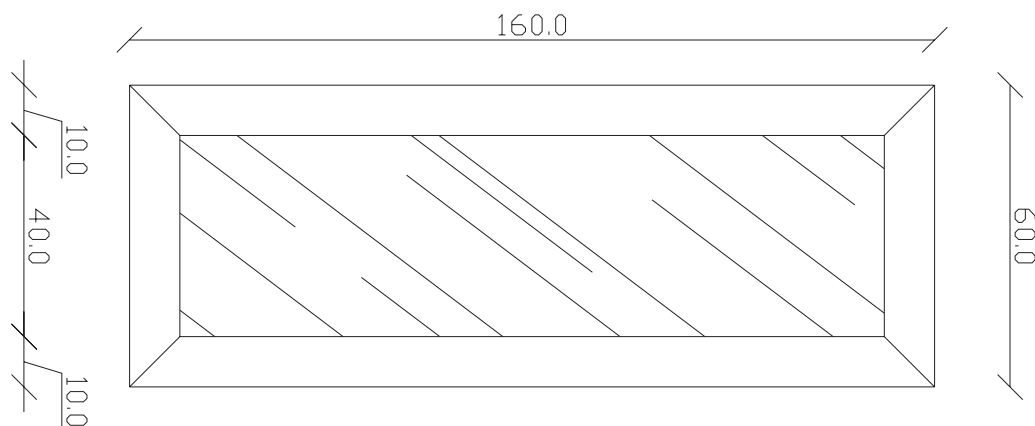

art. A066
H 160 L 60 cm

SPECCHIO VISTA FRONTALE / front view mirror

SPECCHIO VISTA RETRO / rear view mirror

PARTICOLARE MONTAGGIO FISCHER / detail fitting fischer

art. A033
H 190 L 85 cm

SPECCHIO VISTA FRONTALE / front view mirror