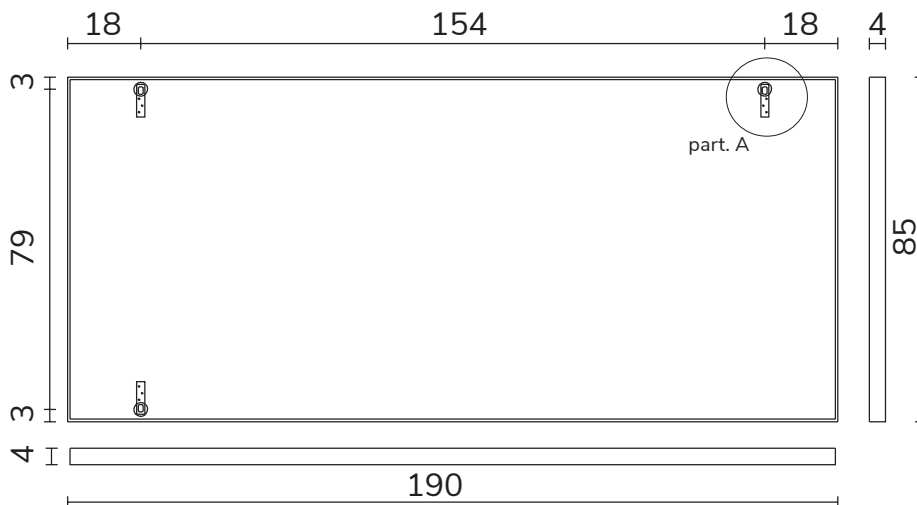

SPECCHIO VISTA RETRO / rear view mirror