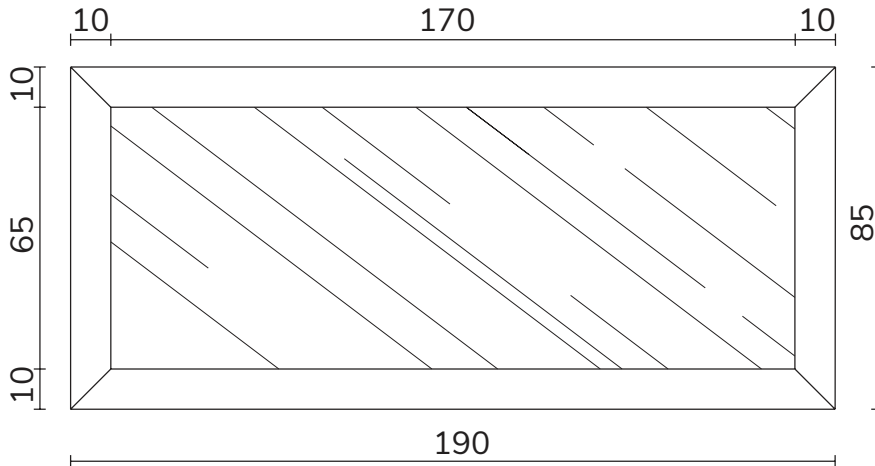

art. A066
H 160 L 60 cm

SPECCHIO VISTA FRONTALE / front view mirror

SPECCHIO VISTA RETRO / rear view mirror

PARTICOLARE MONTAGGIO FISCHER / detail fitting fischer

art. A033
H 190 L 85 cm

SPECCHIO VISTA FRONTALE / front view mirror