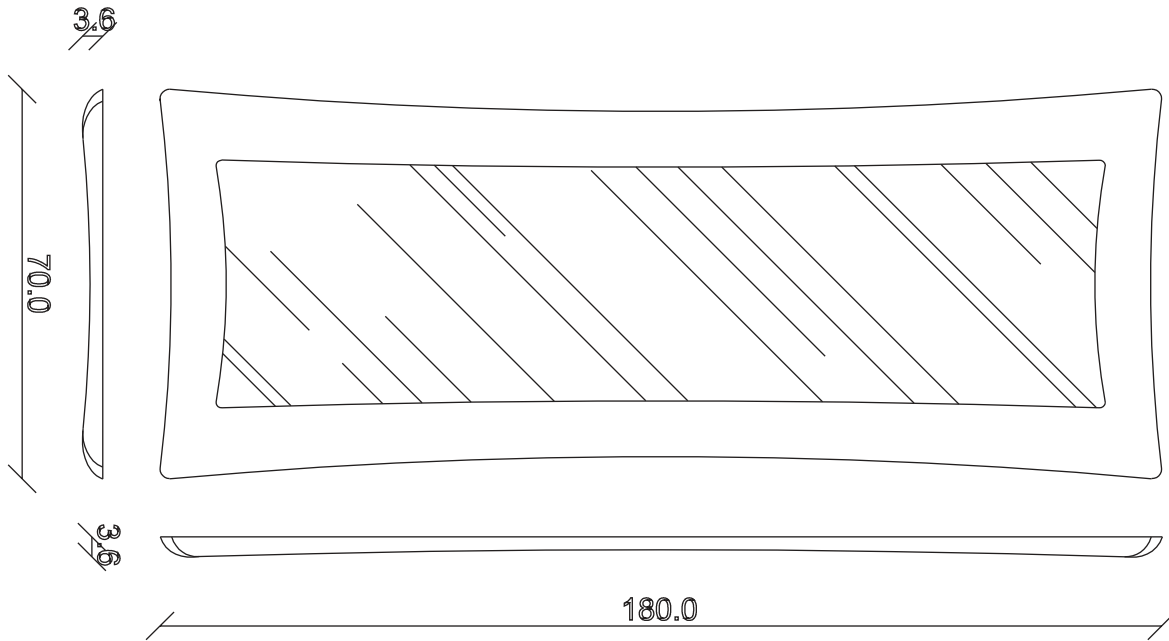

art. A096
H 180 L 70 cm

SPECCHIO VISTA FRONTALE / front view mirror

SPECCHIO VISTA RETRO / rear view mirror

art. A095
H 85 L 85 cm

SPECCHIO VISTA FRONTALE / front view mirror

SPECCHIO VISTA RETRO / rear view mirror