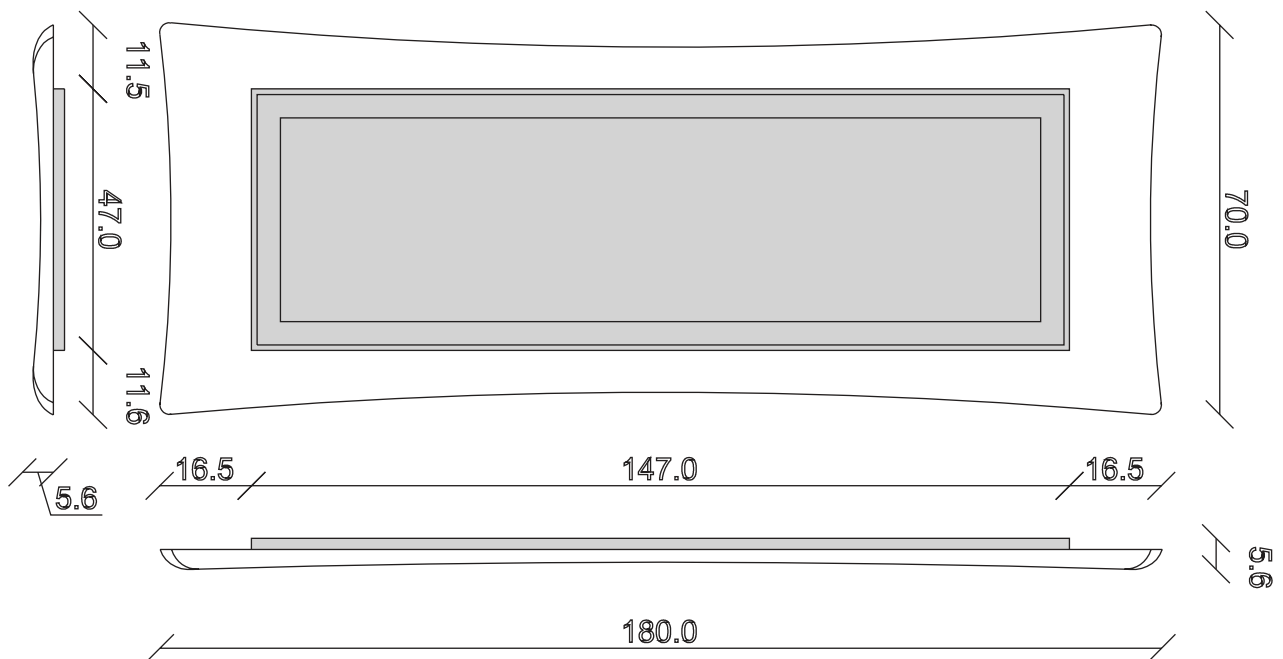

art. A096
H 180 L 70 cm

SPECCHIO VISTA FRONTALE / front view mirror

SPECCHIO VISTA RETRO / rear view mirror

art. A095
H 85 L 85 cm

SPECCHIO VISTA FRONTALE / front view mirror

SPECCHIO VISTA RETRO / rear view mirror