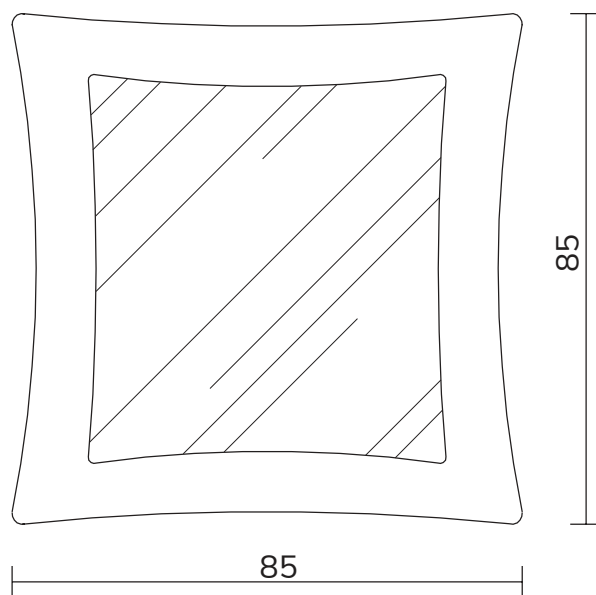

art. A096
H 180 L 70 cm

SPECCHIO VISTA FRONTALE / front view mirror

SPECCHIO VISTA RETRO / rear view mirror

art. A095
H 85 L 85 cm

SPECCHIO VISTA FRONTALE / front view mirror

SPECCHIO VISTA RETRO / rear view mirror