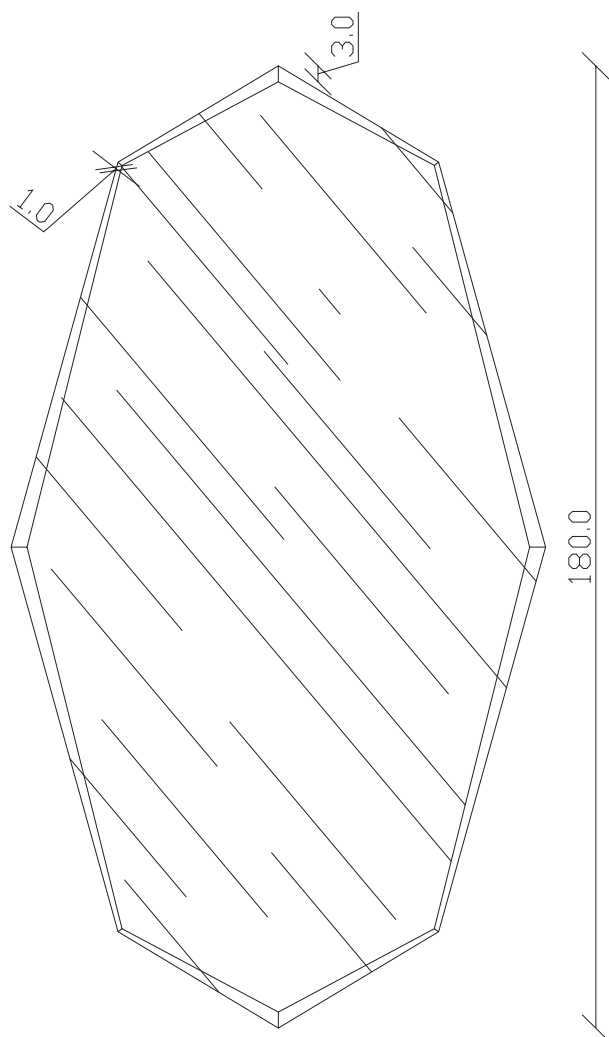

art. A195
L180x H100 cm

SPECCHIO VISTA FRONTALE / front view mirror

SPECCHIO VISTA RETRO / rear view mirror