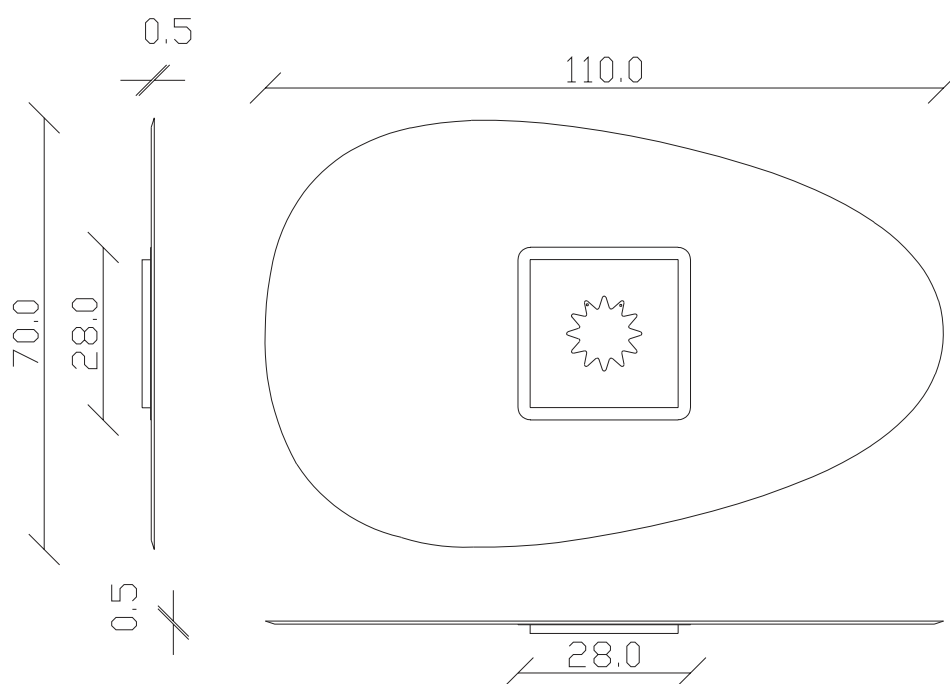

art. A180
H55 L 55cm

SPECCHIO VISTA FRONTALE / front view mirror

SPECCHIO VISTA RETRO / rear view mirror

art. A181
H 70 L 110cm

SPECCHIO VISTA FRONTALE / front view mirror

SPECCHIO VISTA RETRO / rear view mirror

art. A182
H 85 L 120 cm

SPECCHIO VISTA FRONTALE / front view mirror

SPECCHIO VISTA RETRO / rear view mirror