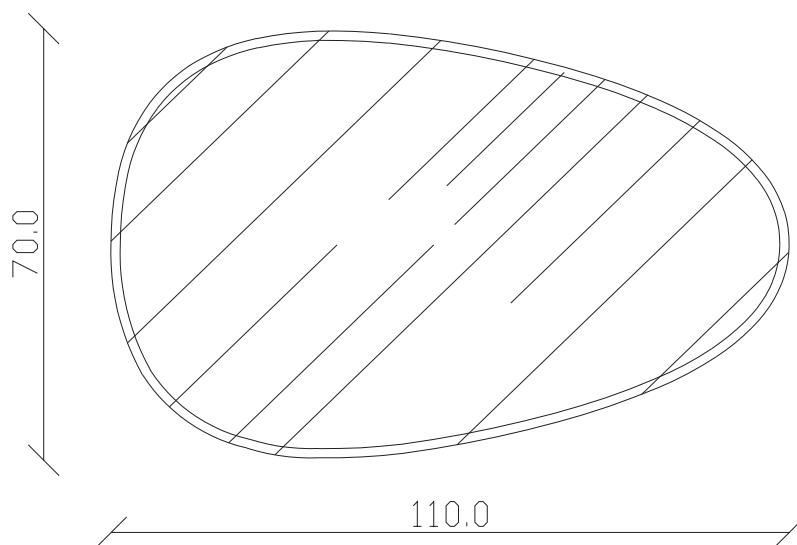

art. A180
H55 L 55cm

SPECCHIO VISTA FRONTALE / front view mirror

SPECCHIO VISTA RETRO / rear view mirror

art. A181
H 70 L 110cm

SPECCHIO VISTA FRONTALE / front view mirror

SPECCHIO VISTA RETRO / rear view mirror

art. A182
H 85 L 120 cm

SPECCHIO VISTA FRONTALE / front view mirror

SPECCHIO VISTA RETRO / rear view mirror