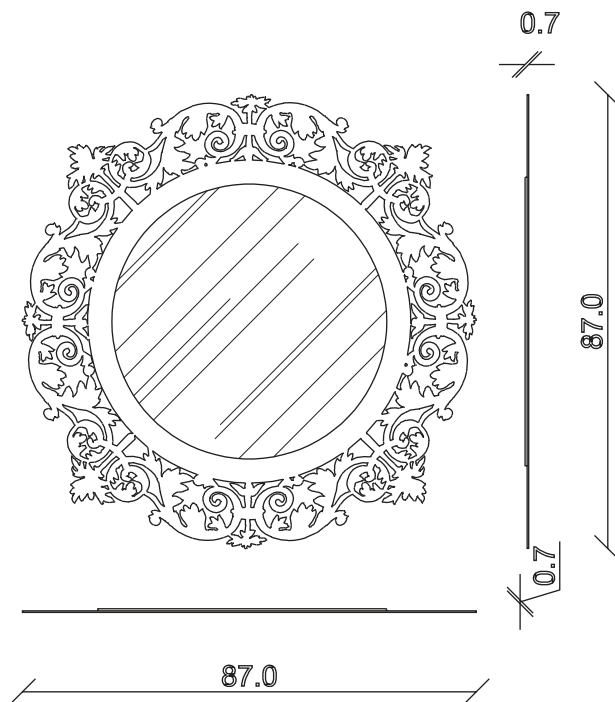

art. A065
H83 L170 cm

SPECCHIO VISTA FRONTALE / front view mirror

SPECCHIO VISTA RETRO / rear view mirror

art. A051
H87 L87 cm

SPECCHIO VISTA FRONTALE / front view mirror

SPECCHIO VISTA RETRO / rear view mirror

art. A048

Ø 87 cm

SPECCHIO VISTA FRONTALE / front view mirror

SPECCHIO VISTA RETRO / rear view mirror