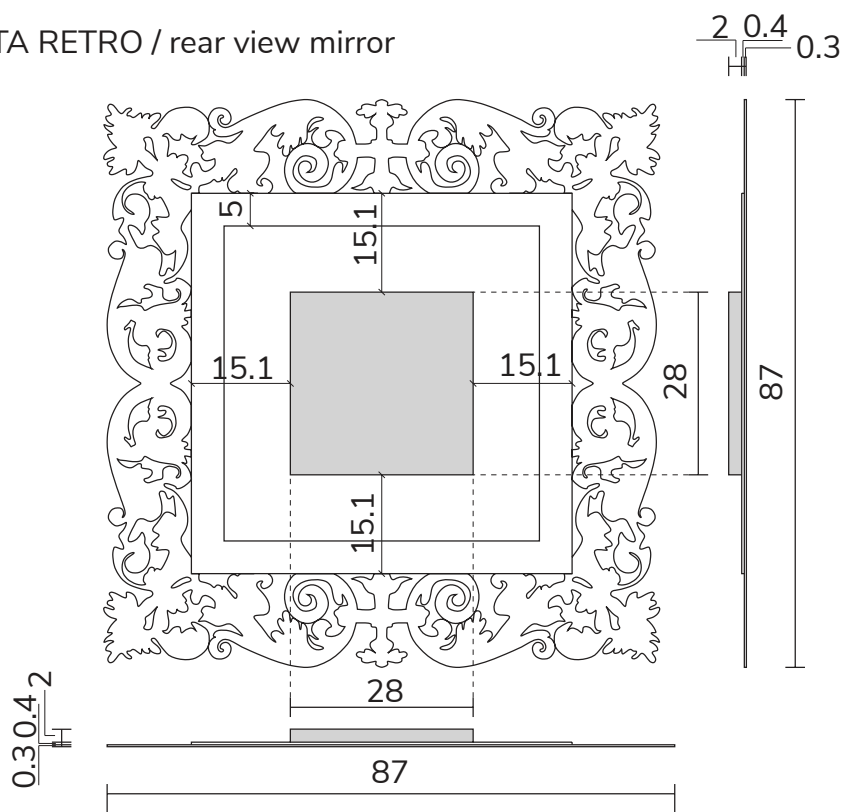

art. A065
H83 L170 cm

SPECCHIO VISTA FRONTALE / front view mirror

SPECCHIO VISTA RETRO / rear view mirror

art. A051
H87 L87 cm

SPECCHIO VISTA FRONTALE / front view mirror

SPECCHIO VISTA RETRO / rear view mirror

art. A048

Ø 87 cm

SPECCHIO VISTA FRONTALE / front view mirror

SPECCHIO VISTA RETRO / rear view mirror