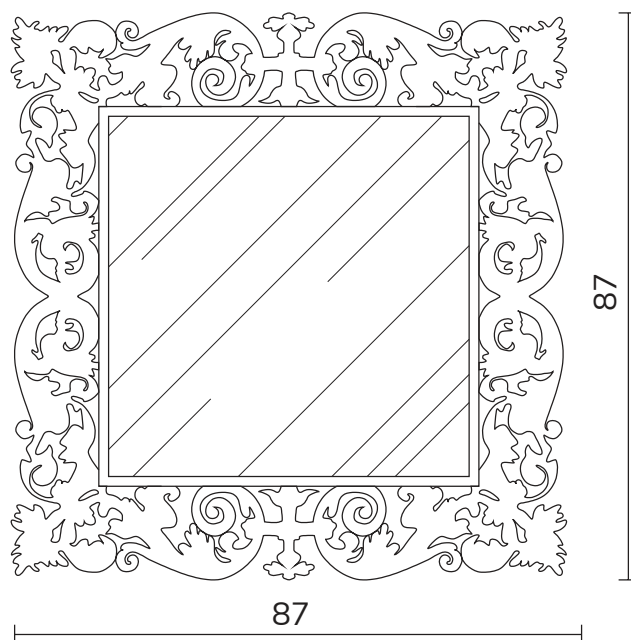

art. A065
H83 L170 cm

SPECCHIO VISTA FRONTALE / front view mirror

SPECCHIO VISTA RETRO / rear view mirror

art. A051
H87 L87 cm

SPECCHIO VISTA FRONTALE / front view mirror

SPECCHIO VISTA RETRO / rear view mirror

art. A048

Ø 87 cm

SPECCHIO VISTA FRONTALE / front view mirror

SPECCHIO VISTA RETRO / rear view mirror