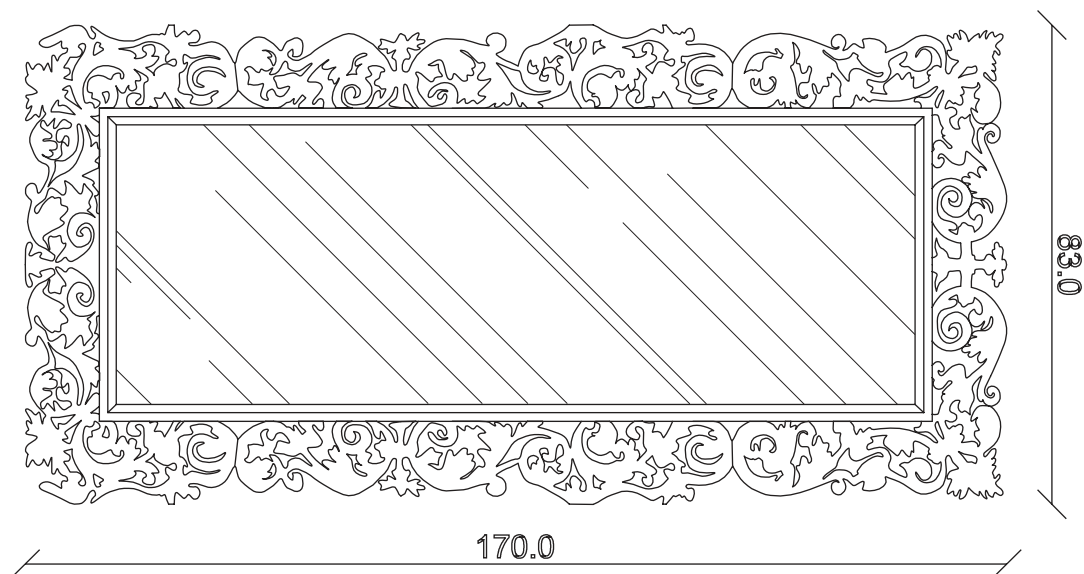

art. A065
H83 L170 cm

SPECCHIO VISTA FRONTALE / front view mirror

SPECCHIO VISTA RETRO / rear view mirror

art. A051
H87 L87 cm

SPECCHIO VISTA FRONTALE / front view mirror

SPECCHIO VISTA RETRO / rear view mirror

art. A048

Ø 87 cm

SPECCHIO VISTA FRONTALE / front view mirror

SPECCHIO VISTA RETRO / rear view mirror