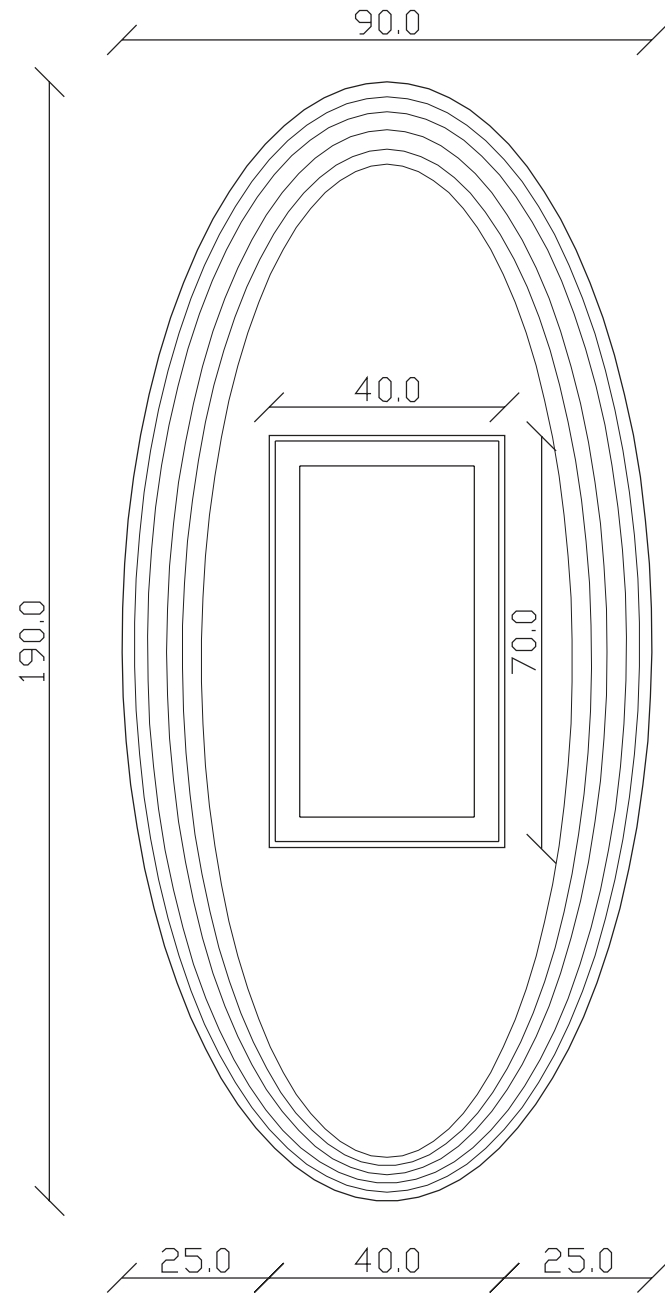

art. A005
190x90 cm 100

SPECCHIO VISTA FRONTALE / front view mirror

SPECCHIO VISTA RETRO / rear view mirror

art. A005
190x90 cm 100

SPECCHIO VISTA FRONTALE / front view mirror

SPECCHIO VISTA RETRO / rear view mirror