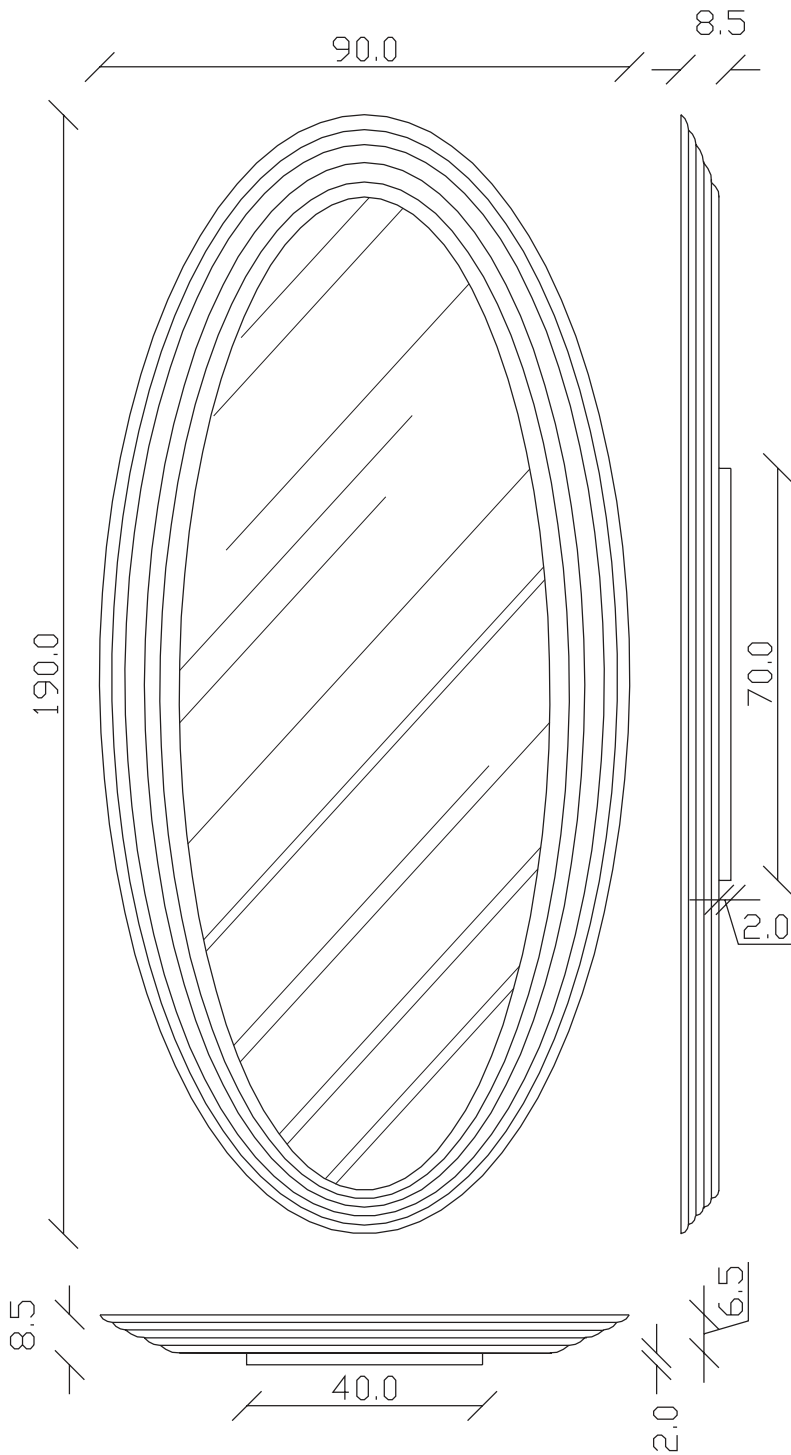

art. A005
190x90 cm 100

SPECCHIO VISTA FRONTALE / front view mirror

SPECCHIO VISTA RETRO / rear view mirror

art. A005
190x90 cm 100

SPECCHIO VISTA FRONTALE / front view mirror

SPECCHIO VISTA RETRO / rear view mirror