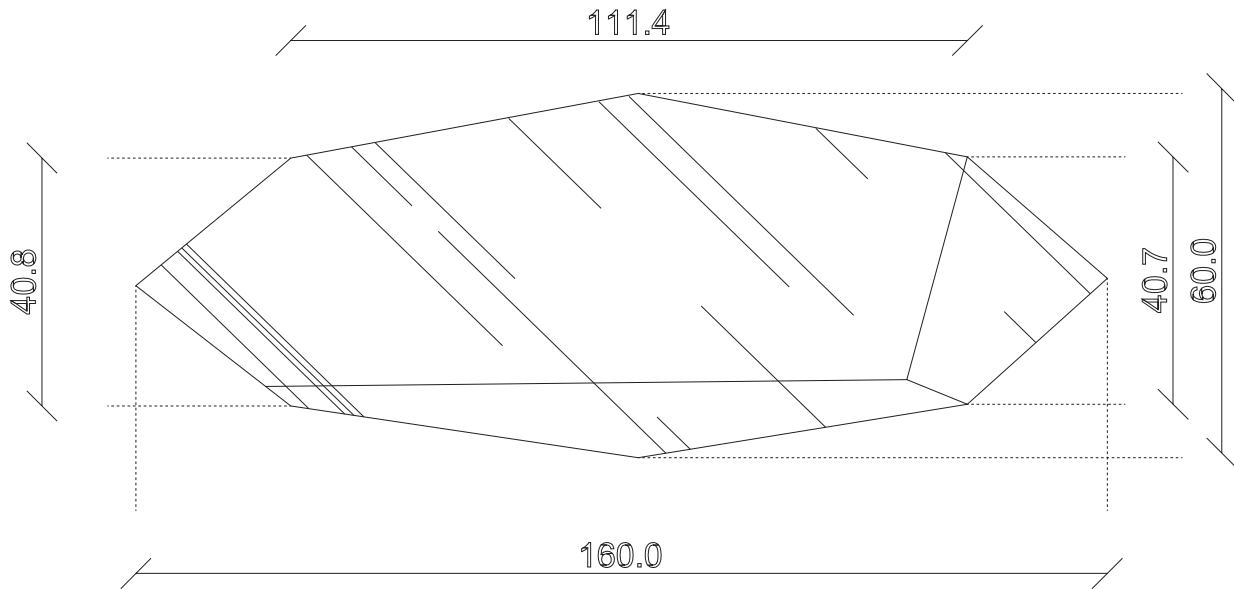

art. A012
L56x H100 cm

FISSAGGIO SPECCHIO
AL MURO VERTICALE
Fastening of the mirror to
the wall vertically

SPECCHIO VISTA FRONTALE / front view mirror

SPECCHIO VISTA RETRO / rear view mirror

art. A006
L60 x H160 cm

FISSAGGIO SPECCHIO
AL MURO VERTICALE
Fastening of the mirror to
the wall vertically

SPECCHIO VISTA FRONTALE / front view mirror

SPECCHIO VISTA RETRO / rear view mirror