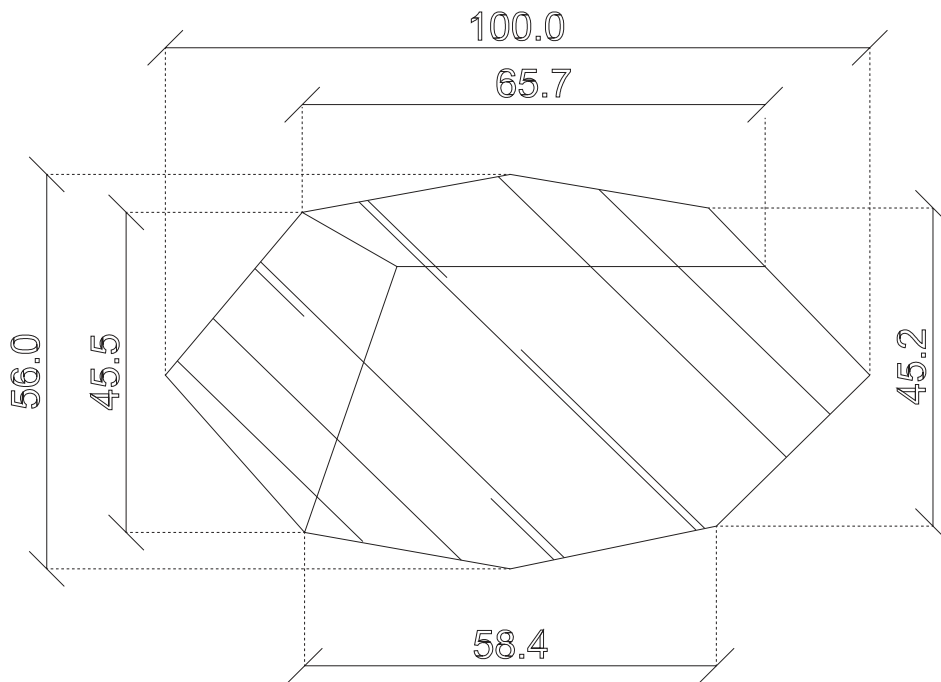

art. A012
L56x H100 cm

FISSAGGIO SPECCHIO
AL MURO VERTICALE
Fastening of the mirror to
the wall vertically

SPECCHIO VISTA FRONTALE / front view mirror

SPECCHIO VISTA RETRO / rear view mirror

art. A006
L60 x H160 cm

FISSAGGIO SPECCHIO
AL MURO VERTICALE
Fastening of the mirror to
the wall vertically

SPECCHIO VISTA FRONTALE / front view mirror

SPECCHIO VISTA RETRO / rear view mirror