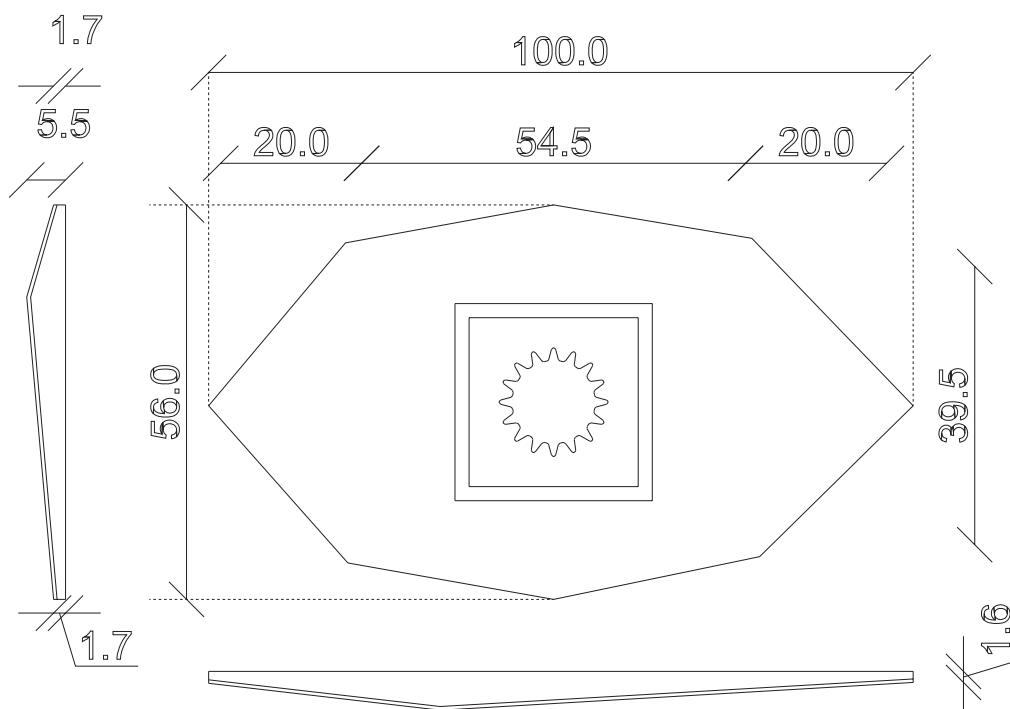

art. A012
L56x H100 cm

FISSAGGIO SPECCHIO
AL MURO VERTICALE
Fastening of the mirror to
the wall vertically

SPECCHIO VISTA FRONTALE / front view mirror

SPECCHIO VISTA RETRO / rear view mirror

art. A006
L60 x H160 cm

FISSAGGIO SPECCHIO
AL MURO VERTICALE
Fastening of the mirror to
the wall vertically

SPECCHIO VISTA FRONTALE / front view mirror

SPECCHIO VISTA RETRO / rear view mirror