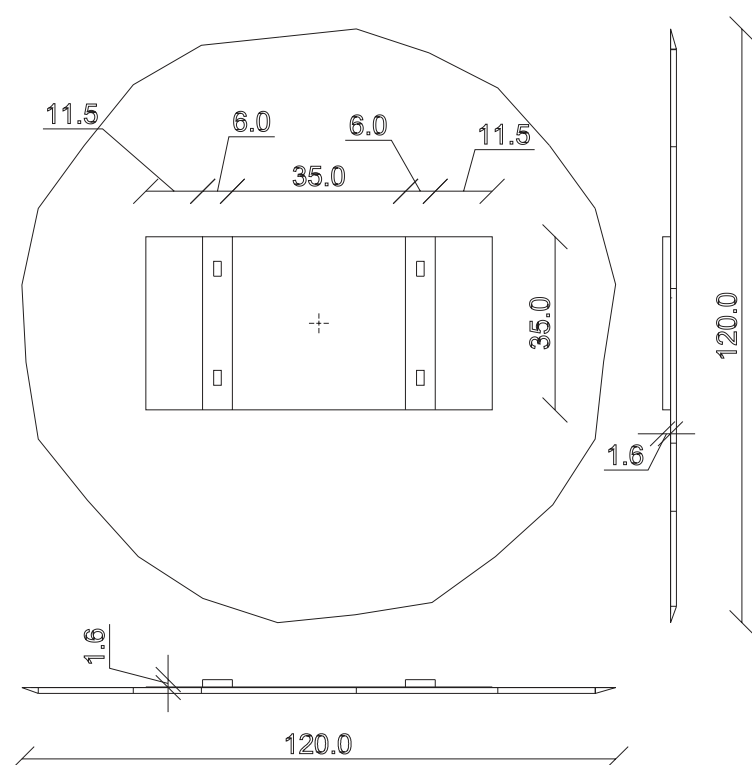

art. A189  
diametro 100 cm

SPECCHIO VISTA FRONTALE / front view mirror

SPECCHIO VISTA RETRO / rear view mirror

art. A154  
diametro 120 cm

SPECCHIO VISTA FRONTALE / front view mirror

SPECCHIO VISTA RETRO / rear view mirror

art. A155  
diametro 150 cm

SPECCHIO VISTA FRONTALE / front view mirror

SPECCHIO VISTA RETRO / rear view mirror