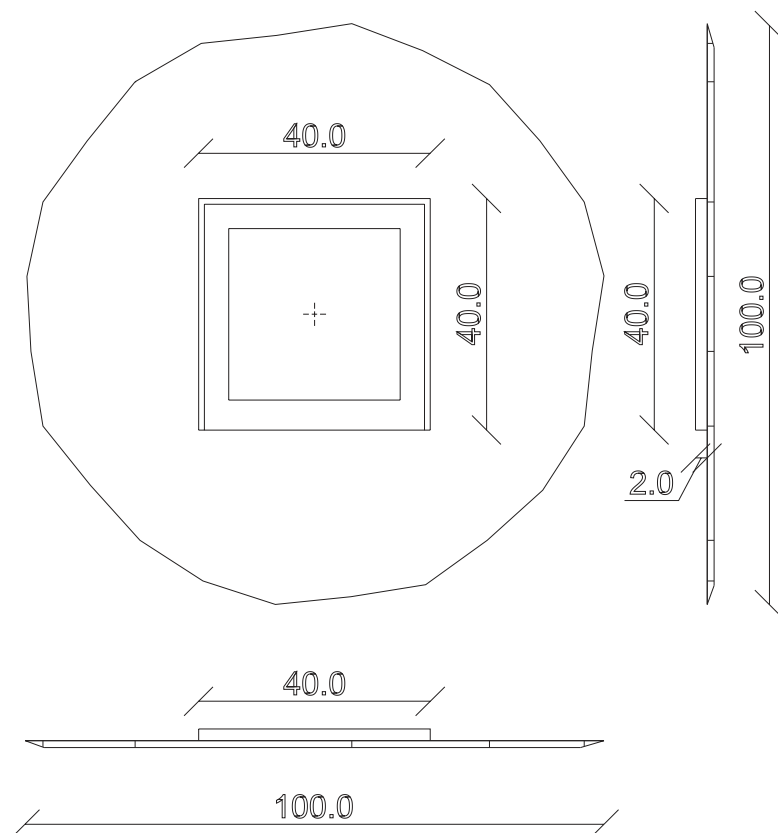

art. A189  
diametro 100 cm

SPECCHIO VISTA FRONTALE / front view mirror

SPECCHIO VISTA RETRO / rear view mirror

art. A154  
diametro 120 cm

SPECCHIO VISTA FRONTALE / front view mirror

SPECCHIO VISTA RETRO / rear view mirror

art. A155  
diametro 150 cm

SPECCHIO VISTA FRONTALE / front view mirror

SPECCHIO VISTA RETRO / rear view mirror