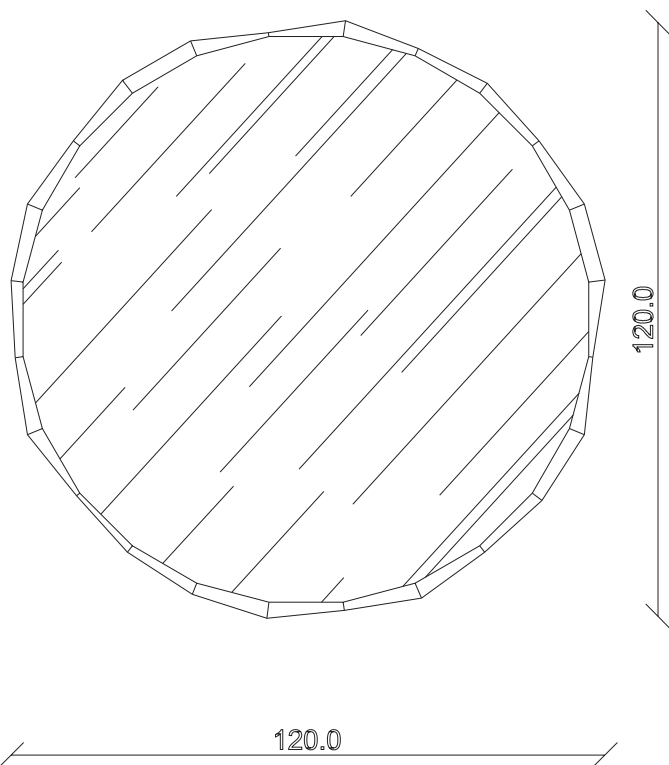

art. A189  
diametro 100 cm

SPECCHIO VISTA FRONTALE / front view mirror

SPECCHIO VISTA RETRO / rear view mirror

art. A154  
diametro 120 cm

SPECCHIO VISTA FRONTALE / front view mirror

SPECCHIO VISTA RETRO / rear view mirror

art. A155  
diametro 150 cm

SPECCHIO VISTA FRONTALE / front view mirror

SPECCHIO VISTA RETRO / rear view mirror