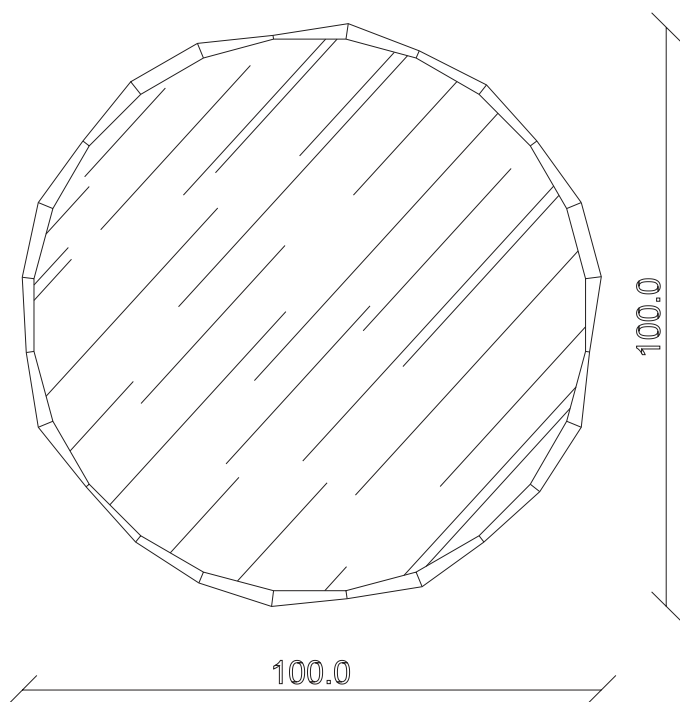

art. A189  
diametro 100 cm

SPECCHIO VISTA FRONTALE / front view mirror

SPECCHIO VISTA RETRO / rear view mirror

art. A154  
diametro 120 cm

SPECCHIO VISTA FRONTALE / front view mirror

SPECCHIO VISTA RETRO / rear view mirror

art. A155  
diametro 150 cm

SPECCHIO VISTA FRONTALE / front view mirror

SPECCHIO VISTA RETRO / rear view mirror