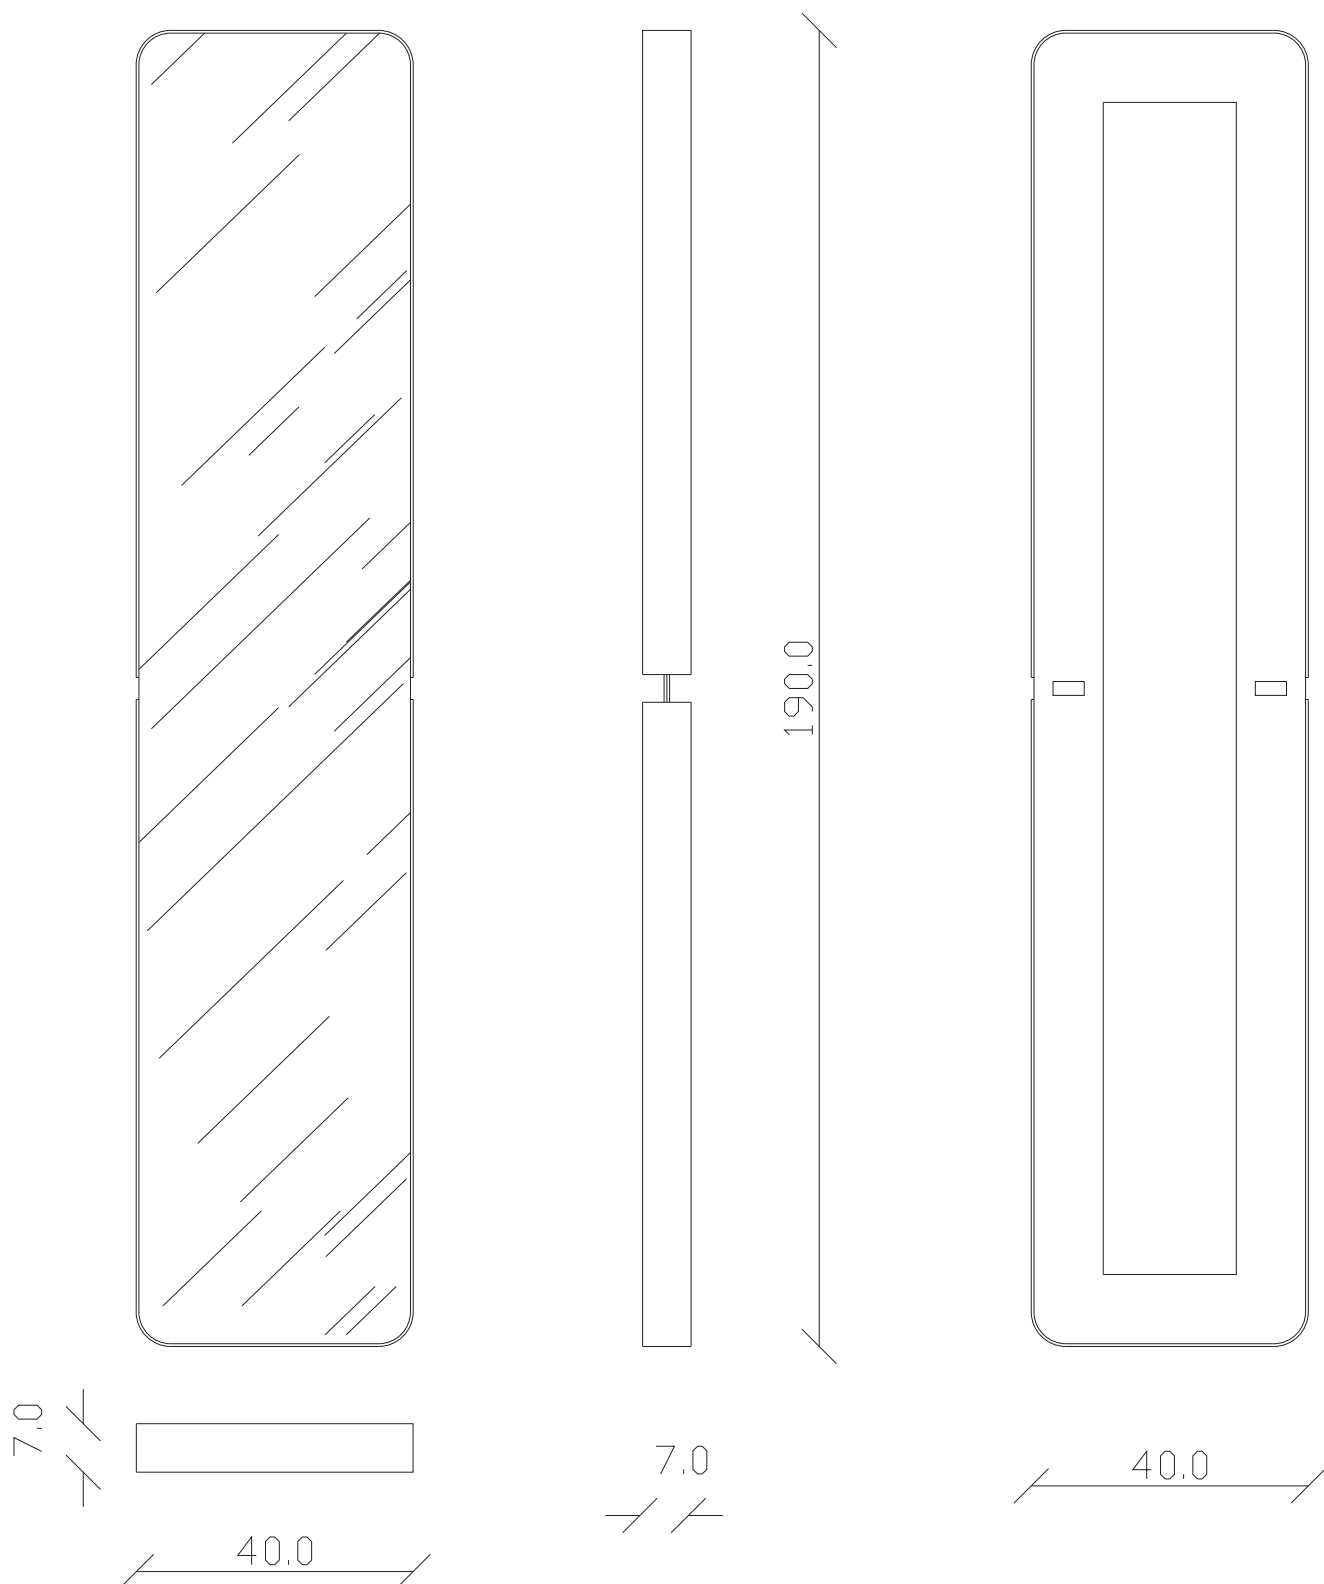

art. A246
190x40 cm
kg 22 - m³0,08

SPECCHIO VISTA FRONTALE / front view mirror

SPECCHIO VISTA RETRO / rear view mirror

art. A242
100x100 cm
kg 10 - m³0,10

SPECCHIO VISTA FRONTALE / front view mirror

SPECCHIO VISTA RETRO / rear view mirror

art. A240
diametro \varnothing 120 cm
kg 10 - m³0,10

SPECCHIO VISTA FRONTALE / front view mirror

SPECCHIO VISTA RETRO / rear view mirror

art. A223
190x85 cm

SPECCHIO VISTA FRONTALE / front view mirror

SPECCHIO VISTA RETRO / rear view mirror

art. A221
120x120 cm

SPECCHIO VISTA FRONTALE / front view mirror

SPECCHIO VISTA RETRO / rear view mirror

art. A205
diametro \varnothing 120 cm

SPECCHIO VISTA FRONTALE / front view mirror

SPECCHIO VISTA RETRO / rear view mirror

art. A196

diametro \varnothing 150 cm

SPECCHIO VISTA FRONTALE / front view mirror

SPECCHIO VISTA RETRO / rear view mirror