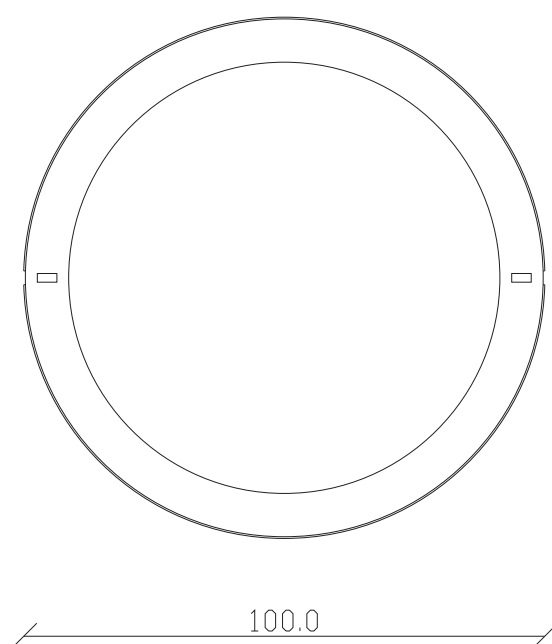

art. A246
190x40 cm
kg 22 - m³0,08

SPECCHIO VISTA FRONTALE / front view mirror

SPECCHIO VISTA RETRO / rear view mirror

art. A242
100x100 cm
kg 10 - m³0,10

SPECCHIO VISTA FRONTALE / front view mirror

SPECCHIO VISTA RETRO / rear view mirror

art. A240
diametro \varnothing 120 cm
kg 10 - m³0,10

SPECCHIO VISTA FRONTALE / front view mirror

SPECCHIO VISTA RETRO / rear view mirror

art. A223
190x85 cm

SPECCHIO VISTA FRONTALE / front view mirror

SPECCHIO VISTA RETRO / rear view mirror

art. A221
120x120 cm

SPECCHIO VISTA FRONTALE / front view mirror

SPECCHIO VISTA RETRO / rear view mirror

art. A205
diametro \varnothing 120 cm

SPECCHIO VISTA FRONTALE / front view mirror

SPECCHIO VISTA RETRO / rear view mirror

art. A196

diametro \varnothing 150 cm

SPECCHIO VISTA FRONTALE / front view mirror

SPECCHIO VISTA RETRO / rear view mirror