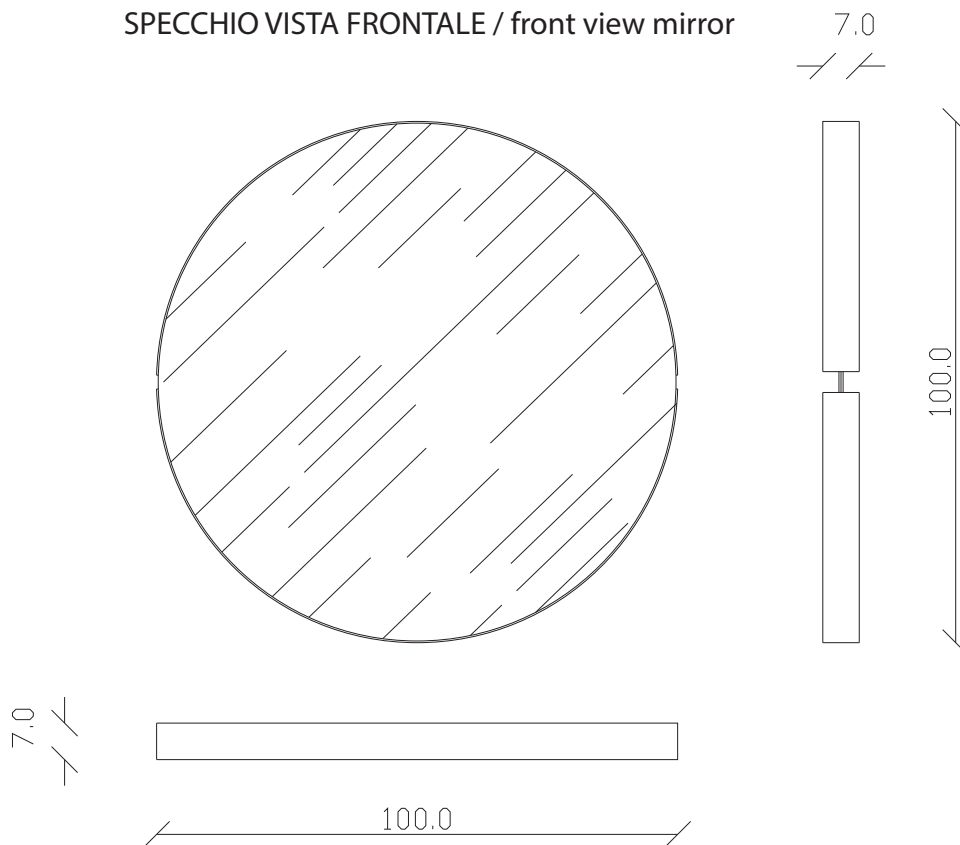

art. A246
190x40 cm
kg 22 - m³0,08

SPECCHIO VISTA FRONTALE / front view mirror

SPECCHIO VISTA RETRO / rear view mirror

art. A242
100x100 cm
kg 10 - m³0,10

SPECCHIO VISTA FRONTALE / front view mirror

SPECCHIO VISTA RETRO / rear view mirror

art. A240
diametro \varnothing 120 cm
kg 10 - m³0,10

SPECCHIO VISTA FRONTALE / front view mirror

SPECCHIO VISTA RETRO / rear view mirror

art. A223
190x85 cm

SPECCHIO VISTA FRONTALE / front view mirror

SPECCHIO VISTA RETRO / rear view mirror

art. A221
120x120 cm

SPECCHIO VISTA FRONTALE / front view mirror

SPECCHIO VISTA RETRO / rear view mirror

art. A205
diametro \varnothing 120 cm

SPECCHIO VISTA FRONTALE / front view mirror

SPECCHIO VISTA RETRO / rear view mirror

art. A196

diametro \varnothing 150 cm

SPECCHIO VISTA FRONTALE / front view mirror

SPECCHIO VISTA RETRO / rear view mirror