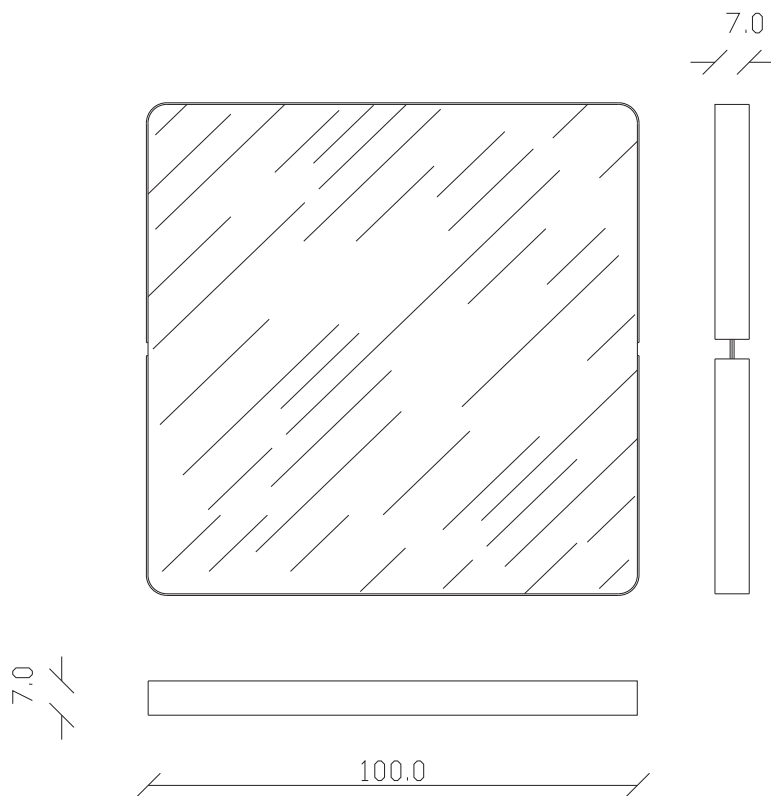

art. A246
190x40 cm
kg 22 - m³0,08

SPECCHIO VISTA FRONTALE / front view mirror

SPECCHIO VISTA RETRO / rear view mirror

art. A242
100x100 cm
kg 10 - m³0,10

SPECCHIO VISTA FRONTALE / front view mirror

SPECCHIO VISTA RETRO / rear view mirror

art. A240
diametro \varnothing 120 cm
kg 10 - m³0,10

SPECCHIO VISTA FRONTALE / front view mirror

SPECCHIO VISTA RETRO / rear view mirror

art. A223
190x85 cm

SPECCHIO VISTA FRONTALE / front view mirror

SPECCHIO VISTA RETRO / rear view mirror

art. A221
120x120 cm

SPECCHIO VISTA FRONTALE / front view mirror

SPECCHIO VISTA RETRO / rear view mirror

art. A205
diametro \varnothing 120 cm

SPECCHIO VISTA FRONTALE / front view mirror

SPECCHIO VISTA RETRO / rear view mirror

art. A196

diametro \varnothing 150 cm

SPECCHIO VISTA FRONTALE / front view mirror

SPECCHIO VISTA RETRO / rear view mirror