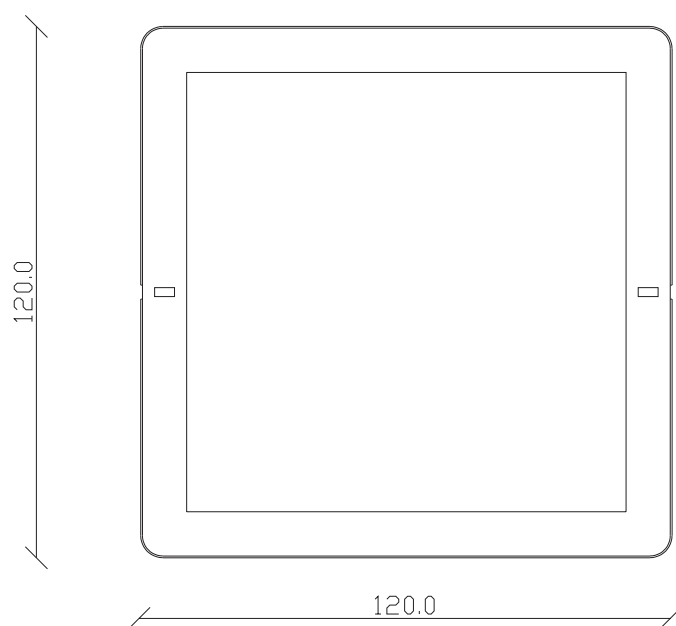

art. A246
190x40 cm
kg 22 - m³0,08

SPECCHIO VISTA FRONTALE / front view mirror

SPECCHIO VISTA RETRO / rear view mirror

art. A242
100x100 cm
kg 10 - m³0,10

SPECCHIO VISTA FRONTALE / front view mirror

SPECCHIO VISTA RETRO / rear view mirror

art. A240
diametro \varnothing 120 cm
kg 10 - m³0,10

SPECCHIO VISTA FRONTALE / front view mirror

SPECCHIO VISTA RETRO / rear view mirror

art. A223
190x85 cm

SPECCHIO VISTA FRONTALE / front view mirror

SPECCHIO VISTA RETRO / rear view mirror

art. A221
120x120 cm

SPECCHIO VISTA FRONTALE / front view mirror

SPECCHIO VISTA RETRO / rear view mirror

art. A205
diametro \varnothing 120 cm

SPECCHIO VISTA FRONTALE / front view mirror

SPECCHIO VISTA RETRO / rear view mirror

art. A196

diametro \varnothing 150 cm

SPECCHIO VISTA FRONTALE / front view mirror

SPECCHIO VISTA RETRO / rear view mirror