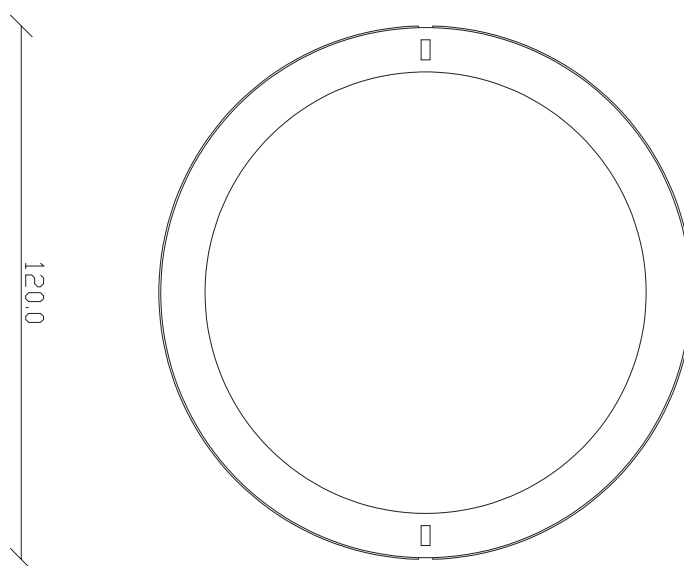

art. A246
190x40 cm
kg 22 - m³0,08

SPECCHIO VISTA FRONTALE / front view mirror

SPECCHIO VISTA RETRO / rear view mirror

art. A242
100x100 cm
kg 10 - m³0,10

SPECCHIO VISTA FRONTALE / front view mirror

SPECCHIO VISTA RETRO / rear view mirror

art. A240
diametro \varnothing 120 cm
kg 10 - m³0,10

SPECCHIO VISTA FRONTALE / front view mirror

SPECCHIO VISTA RETRO / rear view mirror

art. A223
190x85 cm

SPECCHIO VISTA FRONTALE / front view mirror

SPECCHIO VISTA RETRO / rear view mirror

art. A221
120x120 cm

SPECCHIO VISTA FRONTALE / front view mirror

SPECCHIO VISTA RETRO / rear view mirror

art. A205
diametro \varnothing 120 cm

SPECCHIO VISTA FRONTALE / front view mirror

SPECCHIO VISTA RETRO / rear view mirror

art. A196

diametro \varnothing 150 cm

SPECCHIO VISTA FRONTALE / front view mirror

SPECCHIO VISTA RETRO / rear view mirror