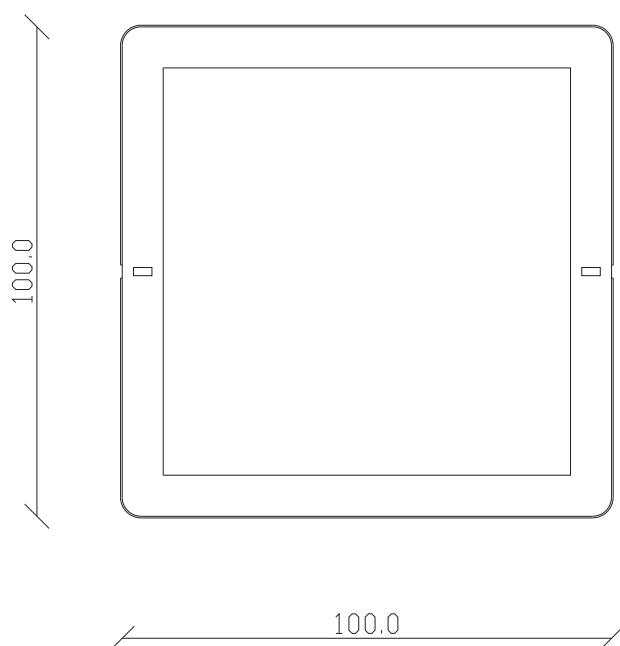

art. A246
190x40 cm
kg 22 - m³0,08

SPECCHIO VISTA FRONTALE / front view mirror

SPECCHIO VISTA RETRO / rear view mirror

art. A242
100x100 cm
kg 10 - m³0,10

SPECCHIO VISTA FRONTALE / front view mirror

SPECCHIO VISTA RETRO / rear view mirror

art. A240
diametro \varnothing 120 cm
kg 10 - m³0,10

SPECCHIO VISTA FRONTALE / front view mirror

SPECCHIO VISTA RETRO / rear view mirror

art. A223
190x85 cm

SPECCHIO VISTA FRONTALE / front view mirror

SPECCHIO VISTA RETRO / rear view mirror

art. A221
120x120 cm

SPECCHIO VISTA FRONTALE / front view mirror

SPECCHIO VISTA RETRO / rear view mirror

art. A205
diametro \varnothing 120 cm

SPECCHIO VISTA FRONTALE / front view mirror

SPECCHIO VISTA RETRO / rear view mirror

art. A196

diametro \varnothing 150 cm

SPECCHIO VISTA FRONTALE / front view mirror

SPECCHIO VISTA RETRO / rear view mirror