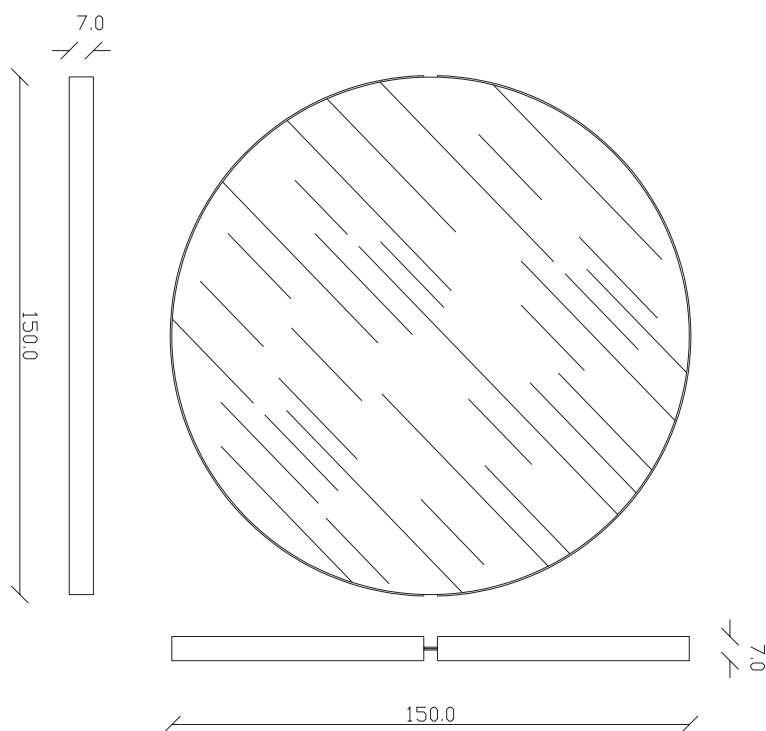

art. A246
190x40 cm
kg 22 - m³0,08

SPECCHIO VISTA FRONTALE / front view mirror

SPECCHIO VISTA RETRO / rear view mirror

art. A242
100x100 cm
kg 10 - m³0,10

SPECCHIO VISTA FRONTALE / front view mirror

SPECCHIO VISTA RETRO / rear view mirror

art. A240
diametro \varnothing 120 cm
kg 10 - m³0,10

SPECCHIO VISTA FRONTALE / front view mirror

SPECCHIO VISTA RETRO / rear view mirror

art. A223
190x85 cm

SPECCHIO VISTA FRONTALE / front view mirror

SPECCHIO VISTA RETRO / rear view mirror

art. A221
120x120 cm

SPECCHIO VISTA FRONTALE / front view mirror

SPECCHIO VISTA RETRO / rear view mirror

art. A205
diametro \varnothing 120 cm

SPECCHIO VISTA FRONTALE / front view mirror

SPECCHIO VISTA RETRO / rear view mirror

art. A196

diametro \varnothing 150 cm

SPECCHIO VISTA FRONTALE / front view mirror

SPECCHIO VISTA RETRO / rear view mirror