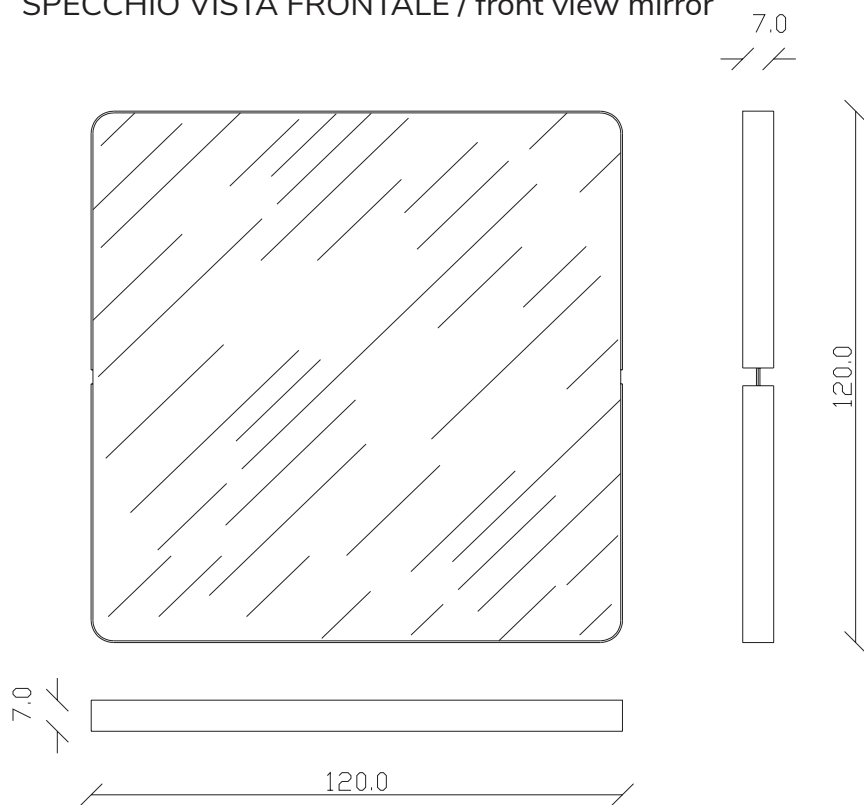

art. A246
190x40 cm
kg 22 - m³0,08

SPECCHIO VISTA FRONTALE / front view mirror

SPECCHIO VISTA RETRO / rear view mirror

art. A242
100x100 cm
kg 10 - m³0,10

SPECCHIO VISTA FRONTALE / front view mirror

SPECCHIO VISTA RETRO / rear view mirror

art. A240
diametro \varnothing 120 cm
kg 10 - m³0,10

SPECCHIO VISTA FRONTALE / front view mirror

SPECCHIO VISTA RETRO / rear view mirror

art. A223
190x85 cm

SPECCHIO VISTA FRONTALE / front view mirror

SPECCHIO VISTA RETRO / rear view mirror

art. A221
120x120 cm

SPECCHIO VISTA FRONTALE / front view mirror

SPECCHIO VISTA RETRO / rear view mirror

art. A205
diametro \varnothing 120 cm

SPECCHIO VISTA FRONTALE / front view mirror

SPECCHIO VISTA RETRO / rear view mirror

art. A196

diametro \varnothing 150 cm

SPECCHIO VISTA FRONTALE / front view mirror

SPECCHIO VISTA RETRO / rear view mirror