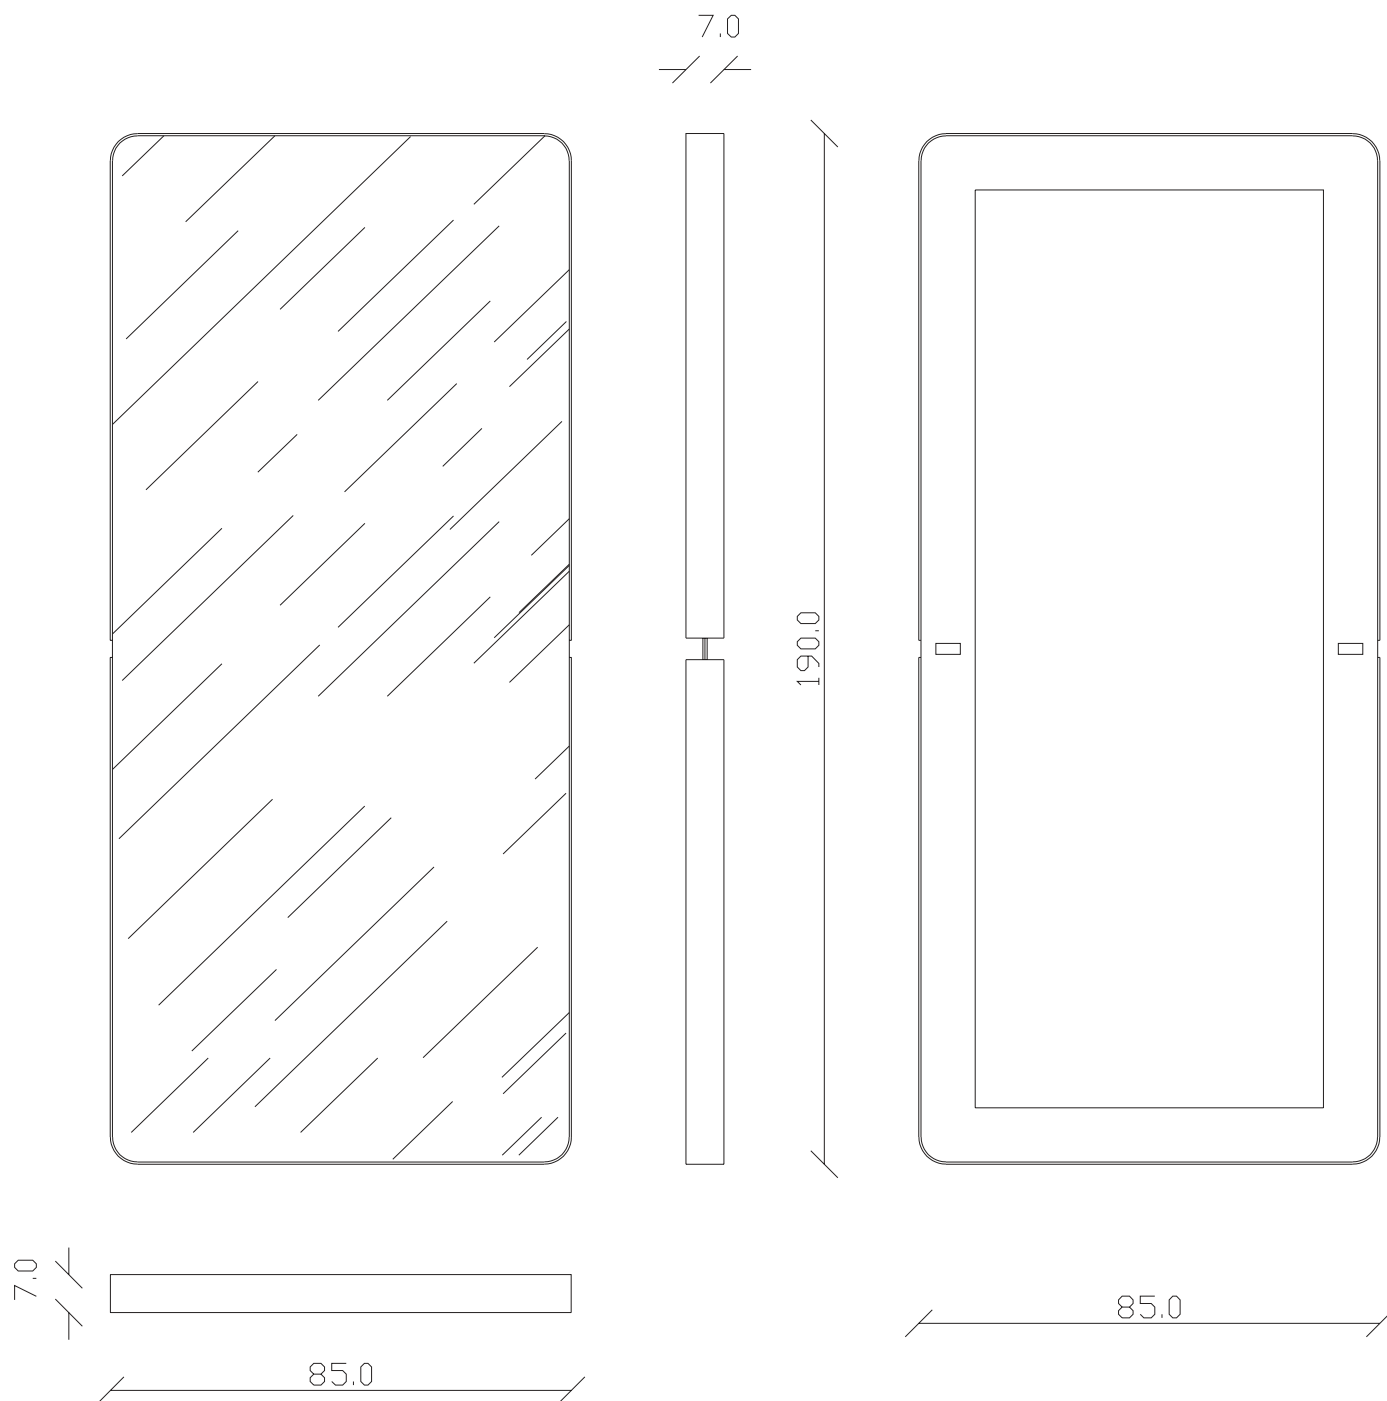

art. A246
190x40 cm
kg 22 - m³0,08

SPECCHIO VISTA FRONTALE / front view mirror

SPECCHIO VISTA RETRO / rear view mirror

art. A242
100x100 cm
kg 10 - m³0,10

SPECCHIO VISTA FRONTALE / front view mirror

SPECCHIO VISTA RETRO / rear view mirror

art. A240
diametro \varnothing 120 cm
kg 10 - m³0,10

SPECCHIO VISTA FRONTALE / front view mirror

SPECCHIO VISTA RETRO / rear view mirror

art. A223
190x85 cm

SPECCHIO VISTA FRONTALE / front view mirror

SPECCHIO VISTA RETRO / rear view mirror

art. A221
120x120 cm

SPECCHIO VISTA FRONTALE / front view mirror

SPECCHIO VISTA RETRO / rear view mirror

art. A205
diametro \varnothing 120 cm

SPECCHIO VISTA FRONTALE / front view mirror

SPECCHIO VISTA RETRO / rear view mirror

art. A196

diametro \varnothing 150 cm

SPECCHIO VISTA FRONTALE / front view mirror

SPECCHIO VISTA RETRO / rear view mirror