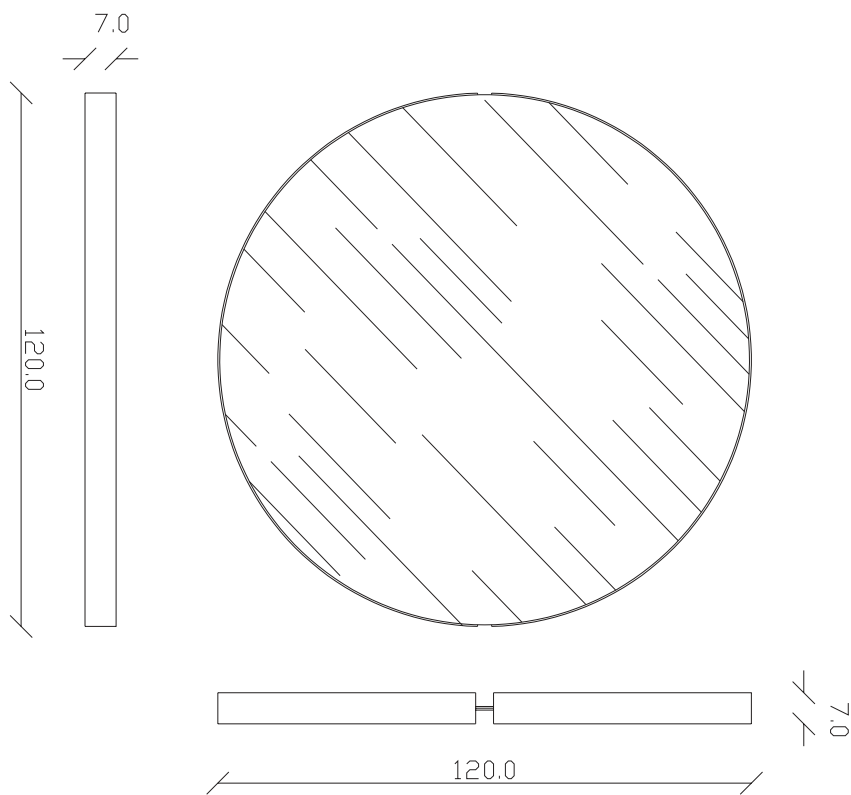

art. A246
190x40 cm
kg 22 - m³0,08

SPECCHIO VISTA FRONTALE / front view mirror

SPECCHIO VISTA RETRO / rear view mirror

art. A242
100x100 cm
kg 10 - m³0,10

SPECCHIO VISTA FRONTALE / front view mirror

SPECCHIO VISTA RETRO / rear view mirror

art. A240
diametro \varnothing 120 cm
kg 10 - m³0,10

SPECCHIO VISTA FRONTALE / front view mirror

SPECCHIO VISTA RETRO / rear view mirror

art. A223
190x85 cm

SPECCHIO VISTA FRONTALE / front view mirror

SPECCHIO VISTA RETRO / rear view mirror

art. A221
120x120 cm

SPECCHIO VISTA FRONTALE / front view mirror

SPECCHIO VISTA RETRO / rear view mirror

art. A205
diametro \varnothing 120 cm

SPECCHIO VISTA FRONTALE / front view mirror

SPECCHIO VISTA RETRO / rear view mirror

art. A196

diametro \varnothing 150 cm

SPECCHIO VISTA FRONTALE / front view mirror

SPECCHIO VISTA RETRO / rear view mirror