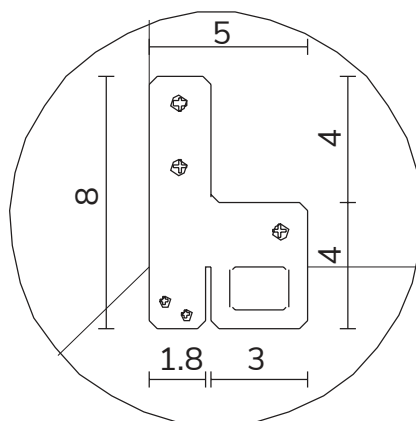

art. A105  
H 89 L 89 cm

## PARTICOLARE MONTAGGIO FISCHER / detail fitting fischer

art. A106  
H 89 L 123 cm

SPECCHIO VISTA FRONTALE / front view mirror

SPECCHIO VISTA RETRO / rear view mirror

PARTICOLARE MONTAGGIO FISCHER / detail fitting fischer

art. A108  
H 160 L 89 cm

SPECCHIO VISTA FRONTALE / front view mirror

SPECCHIO VISTA RETRO / rear view mirror

PARTICOLARE MONTAGGIO FISCHER / detail fitting fischer

art. A109  
H 194 L 89 cm

SPECCHIO VISTA FRONTALE / front view mirror

art. A132

H 155 L 155 cm

SPECCHIO VISTA FRONTALE / front view mirror

SPECCHIO VISTA RETRO / rear view mirror

PARTICOLARE MONTAGGIO FISCHER / detail fitting fischer

art. A131

H 194 L 194 cm

SPECCHIO VISTA FRONTALE / front view mirror