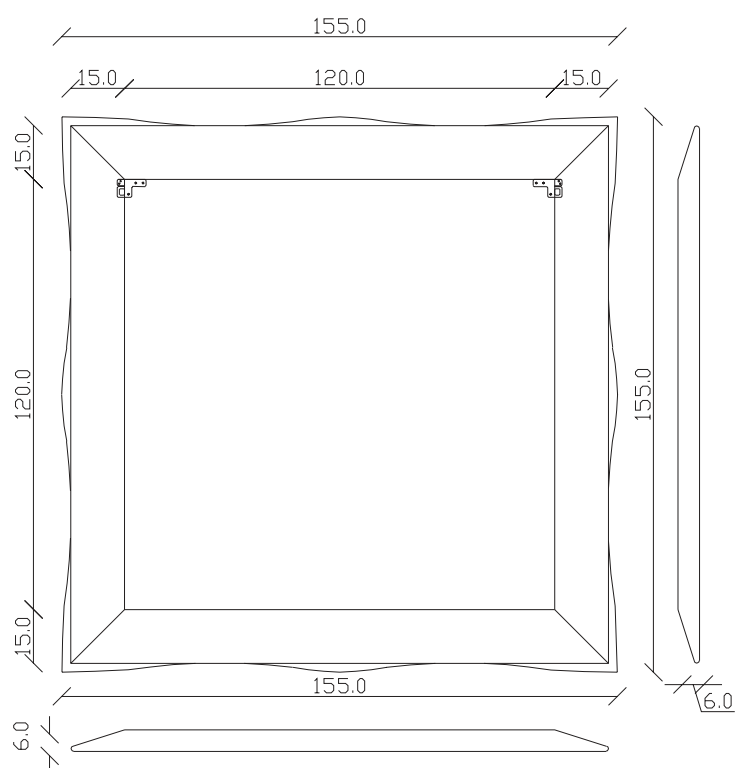

art. A105  
H 89 L 89 cm

art. A108  
H 160 L 89 cm

SPECCHIO VISTA FRONTALE / front view mirror

SPECCHIO VISTA RETRO / rear view mirror

PARTICOLARE MONTAGGIO FISCHER / detail fitting fischer

art. A109  
H 194 L 89 cm

SPECCHIO VISTA FRONTALE / front view mirror

PARTICOLARE MONTAGGIO FISCHER / detail fitting fischer

art. A133  
H 194 L 123 cm

SPECCHIO VISTA FRONTALE / front view mirror

SPECCHIO VISTA RETRO / rear view mirror

PARTICOLARE MONTAGGIO FISCHER / detail fitting fischer

art. A132

H 155 L 155 cm

SPECCHIO VISTA FRONTALE / front view mirror

SPECCHIO VISTA RETRO / rear view mirror

PARTICOLARE MONTAGGIO FISCHER / detail fitting fischer

art. A131

H 194 L 194 cm

SPECCHIO VISTA FRONTALE / front view mirror