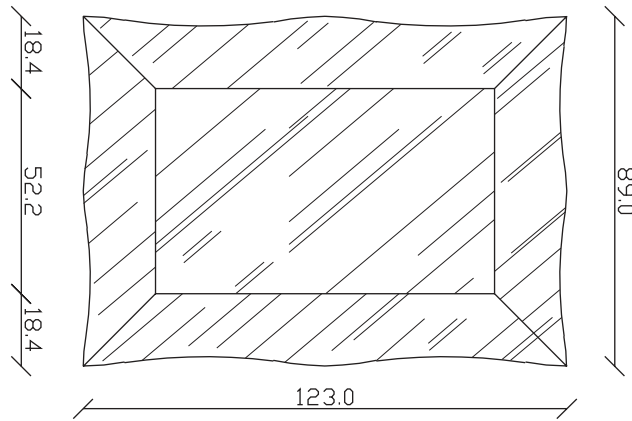

art. A105  
H 89 L 89 cm

## PARTICOLARE MONTAGGIO FISCHER / detail fitting fischer

art. A106  
H 89 L 123 cm

SPECCHIO VISTA FRONTALE / front view mirror

SPECCHIO VISTA RETRO / rear view mirror

PARTICOLARE MONTAGGIO FISCHER / detail fitting fischer

art. A108  
H 160 L 89 cm

SPECCHIO VISTA FRONTALE / front view mirror

SPECCHIO VISTA RETRO / rear view mirror

PARTICOLARE MONTAGGIO FISCHER / detail fitting fischer

art. A109  
H 194 L 89 cm

SPECCHIO VISTA FRONTALE / front view mirror