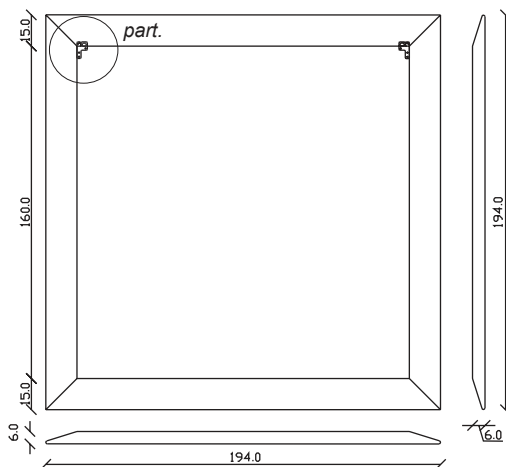

SPECCHIO VISTA RETRO / rear view mirror