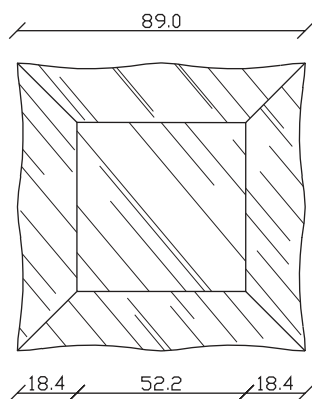

art. A105
H 89 L 89 cm

SPECCHIO VISTA FRONTALE / front view mirror