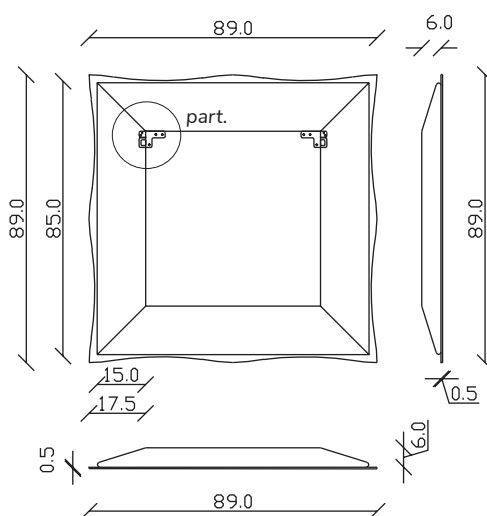

art. A105  
H 89 L 89 cm

## PARTICOLARE MONTAGGIO FISCHER / detail fitting fischer

art. A106  
H 89 L 123 cm

SPECCHIO VISTA FRONTALE / front view mirror

SPECCHIO VISTA RETRO / rear view mirror

PARTICOLARE MONTAGGIO FISCHER / detail fitting fischer

art. A108  
H 160 L 89 cm

SPECCHIO VISTA FRONTALE / front view mirror

SPECCHIO VISTA RETRO / rear view mirror

PARTICOLARE MONTAGGIO FISCHER / detail fitting fischer

art. A109  
H 194 L 89 cm

SPECCHIO VISTA FRONTALE / front view mirror

art. A132

H 155 L 155 cm

SPECCHIO VISTA FRONTALE / front view mirror

SPECCHIO VISTA RETRO / rear view mirror

PARTICOLARE MONTAGGIO FISCHER / detail fitting fischer

art. A131

H 194 L 194 cm

SPECCHIO VISTA FRONTALE / front view mirror