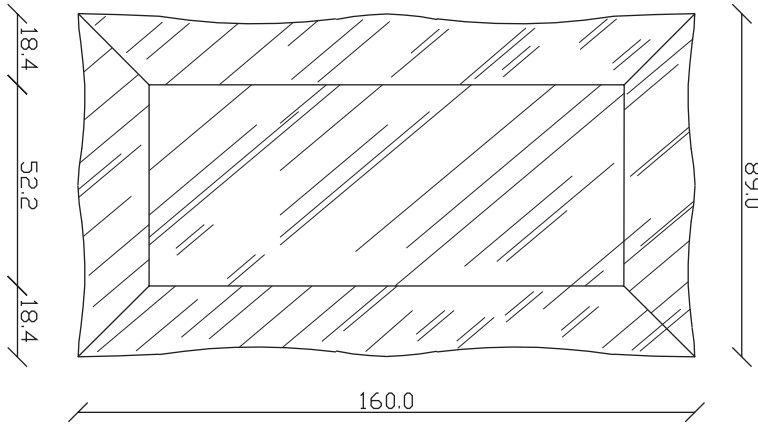

art. A105  
H 89 L 89 cm

## PARTICOLARE MONTAGGIO FISCHER / detail fitting fischer

art. A106  
H 89 L 123 cm

SPECCHIO VISTA FRONTALE / front view mirror

SPECCHIO VISTA RETRO / rear view mirror

PARTICOLARE MONTAGGIO FISCHER / detail fitting fischer

art. A108  
H 160 L 89 cm

SPECCHIO VISTA FRONTALE / front view mirror

SPECCHIO VISTA RETRO / rear view mirror

PARTICOLARE MONTAGGIO FISCHER / detail fitting fischer

art. A109  
H 194 L 89 cm

SPECCHIO VISTA FRONTALE / front view mirror