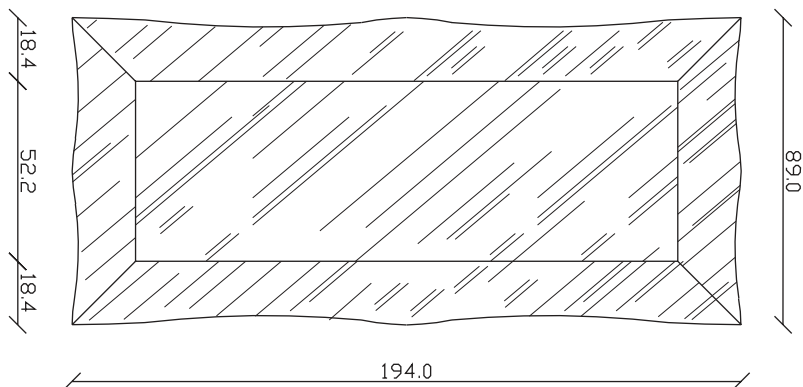

art. A105  
H 89 L 89 cm

art. A108  
H 160 L 89 cm

SPECCHIO VISTA FRONTALE / front view mirror

SPECCHIO VISTA RETRO / rear view mirror

PARTICOLARE MONTAGGIO FISCHER / detail fitting fischer

art. A109  
H 194 L 89 cm

SPECCHIO VISTA FRONTALE / front view mirror