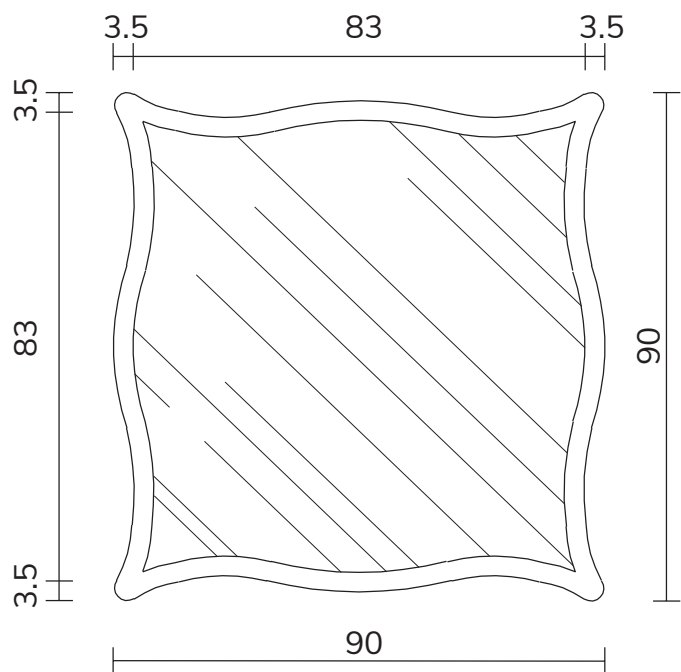

art. A013  
H 90 L 90 cm

SPECCHIO VISTA FRONTALE / front view mirror

SPECCHIO VISTA RETRO / rear view mirror