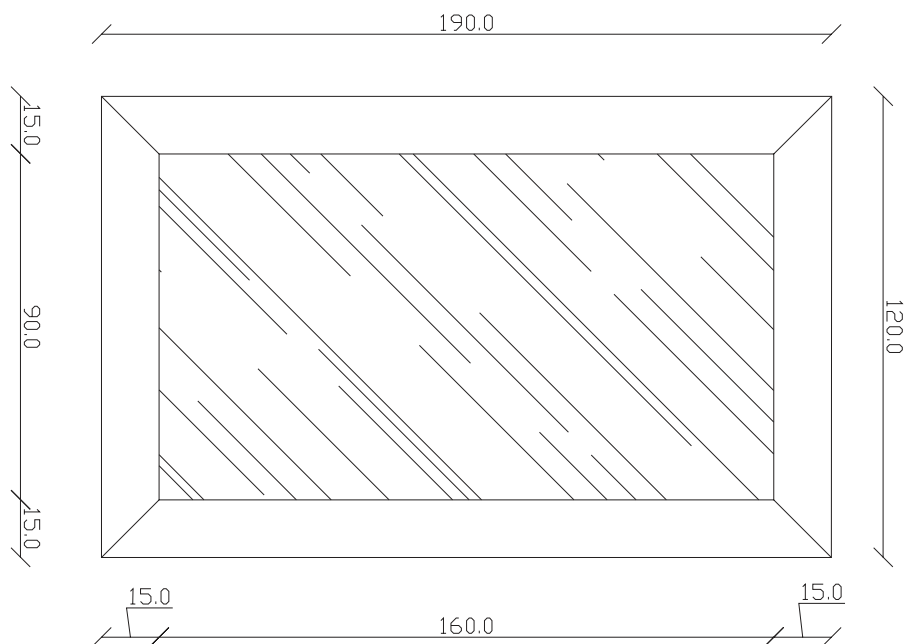

art. A185
H 190 L 120 cm

SPECCHIO VISTA FRONTALE / front view mirror