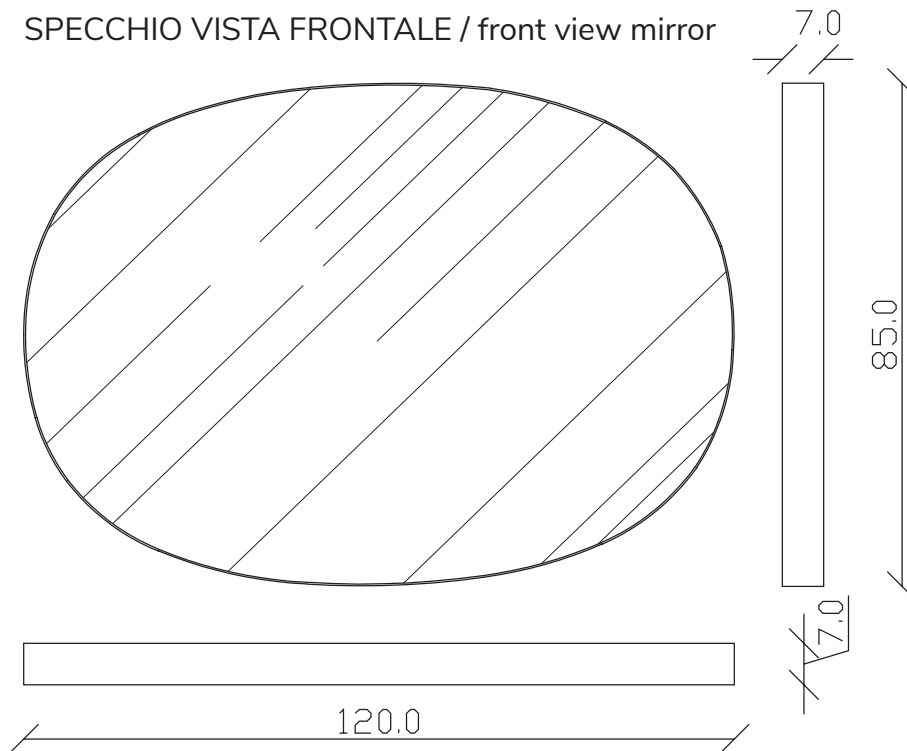

art. A102
H55 L 55cm

SPECCHIO VISTA FRONTALE / front view mirror

SPECCHIO VISTA RETRO / rear view mirror

art. A103
H 70 L 110cm

SPECCHIO VISTA FRONTALE / front view mirror

SPECCHIO VISTA RETRO / rear view mirror

art. A104
H 85 L 120 cm

SPECCHIO VISTA FRONTALE / front view mirror

SPECCHIO VISTA RETRO / rear view mirror