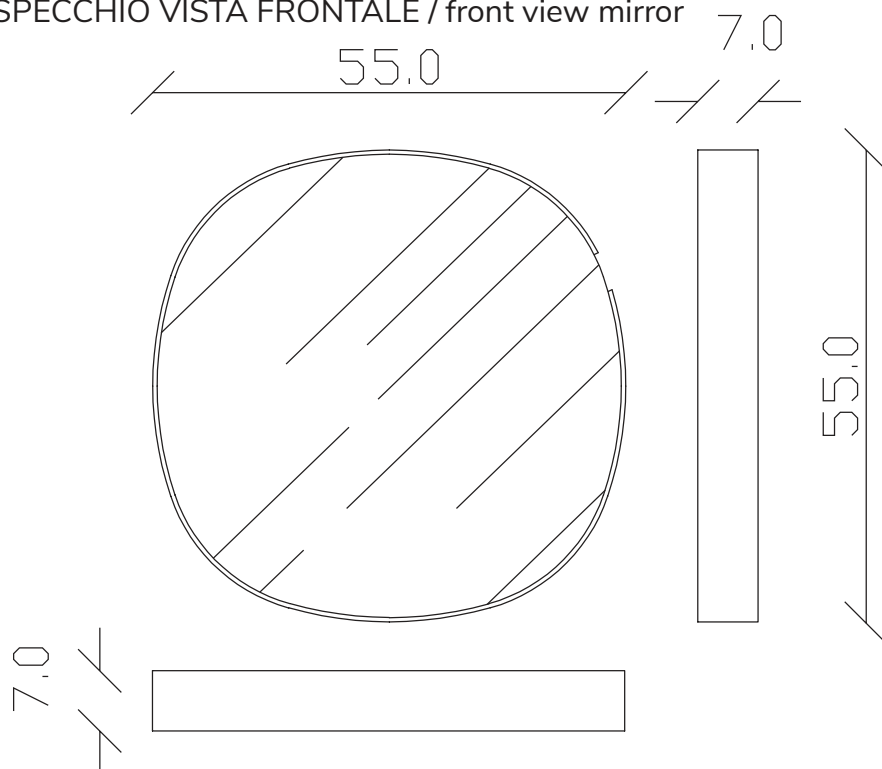

art. A102
H55 L 55cm

SPECCHIO VISTA FRONTALE / front view mirror

SPECCHIO VISTA RETRO / rear view mirror

art. A103
H 70 L 110cm

SPECCHIO VISTA FRONTALE / front view mirror

SPECCHIO VISTA RETRO / rear view mirror

art. A104
H 85 L 120 cm

SPECCHIO VISTA FRONTALE / front view mirror

SPECCHIO VISTA RETRO / rear view mirror