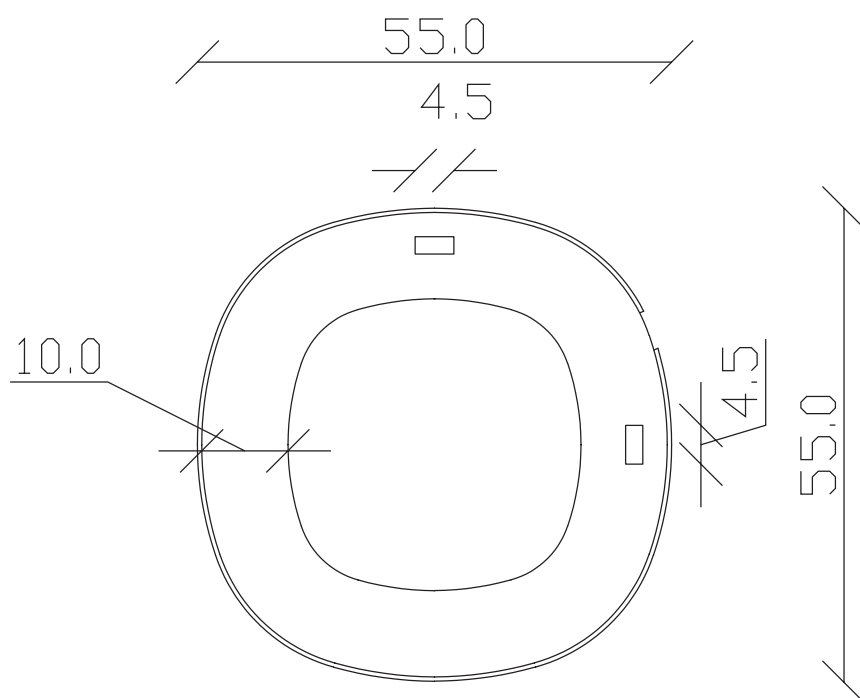

art. A102
H55 L 55cm

SPECCHIO VISTA FRONTALE / front view mirror

SPECCHIO VISTA RETRO / rear view mirror

art. A103
H 70 L 110cm

SPECCHIO VISTA FRONTALE / front view mirror

SPECCHIO VISTA RETRO / rear view mirror

art. A104
H 85 L 120 cm

SPECCHIO VISTA FRONTALE / front view mirror

SPECCHIO VISTA RETRO / rear view mirror