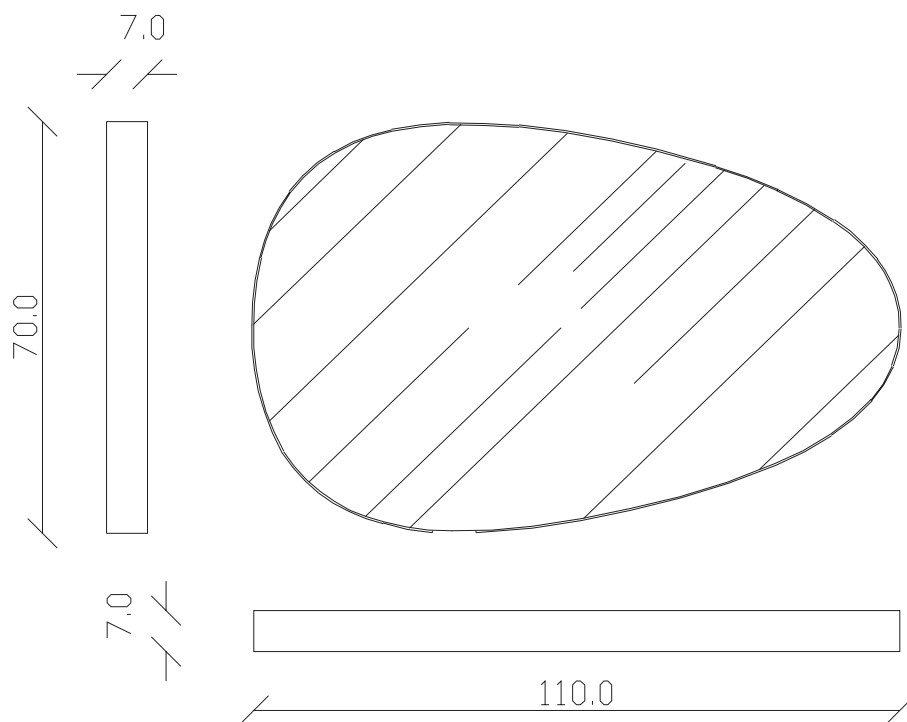

art. A102
H55 L 55cm

SPECCHIO VISTA FRONTALE / front view mirror

SPECCHIO VISTA RETRO / rear view mirror

art. A103
H 70 L 110cm

SPECCHIO VISTA FRONTALE / front view mirror

SPECCHIO VISTA RETRO / rear view mirror

art. A104
H 85 L 120 cm

SPECCHIO VISTA FRONTALE / front view mirror

SPECCHIO VISTA RETRO / rear view mirror