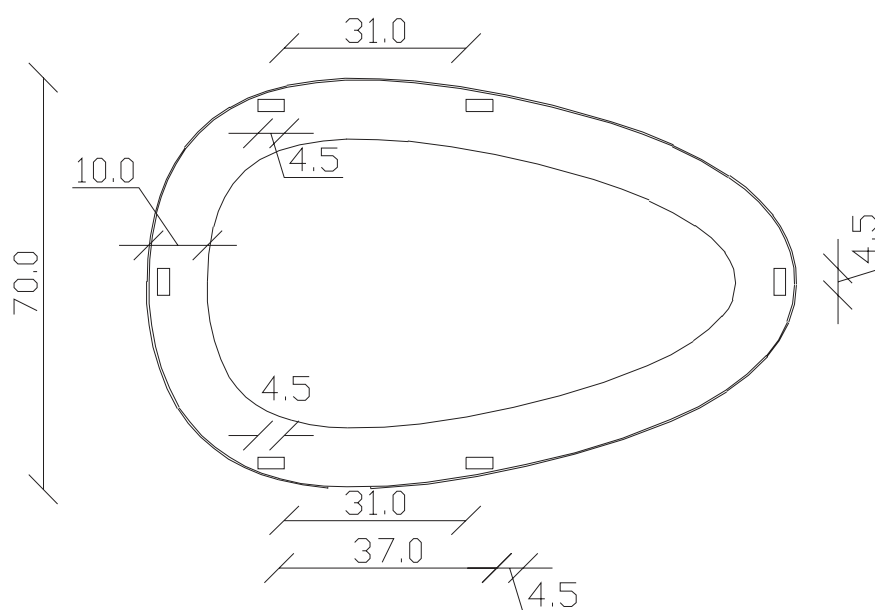

art. A102
H55 L 55cm

SPECCHIO VISTA FRONTALE / front view mirror

SPECCHIO VISTA RETRO / rear view mirror

art. A103
H 70 L 110cm

SPECCHIO VISTA FRONTALE / front view mirror

SPECCHIO VISTA RETRO / rear view mirror

art. A104
H 85 L 120 cm

SPECCHIO VISTA FRONTALE / front view mirror

SPECCHIO VISTA RETRO / rear view mirror